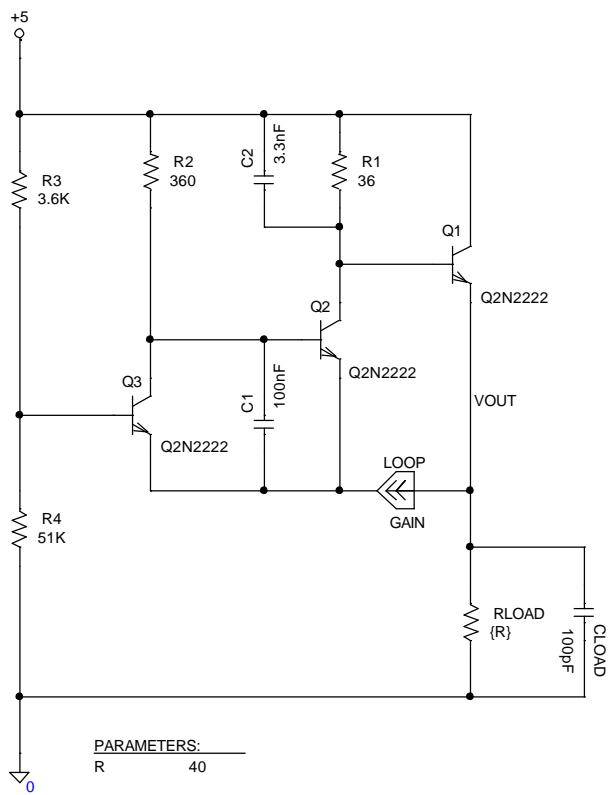

ANALOG INNOVATIONS, Inc. 824 E. CATHEDRAL ROCK DRIVE PHOENIX, AZ 85048-6300 (480) 460-2350 FAX: (480) 460-2142	
Title: 4V Regulator Question from SED			
Size A	FileName: ...4V-Regulator.sch		REV A
June 8, 2002, 8:33 AM		Sheet 1 of 1