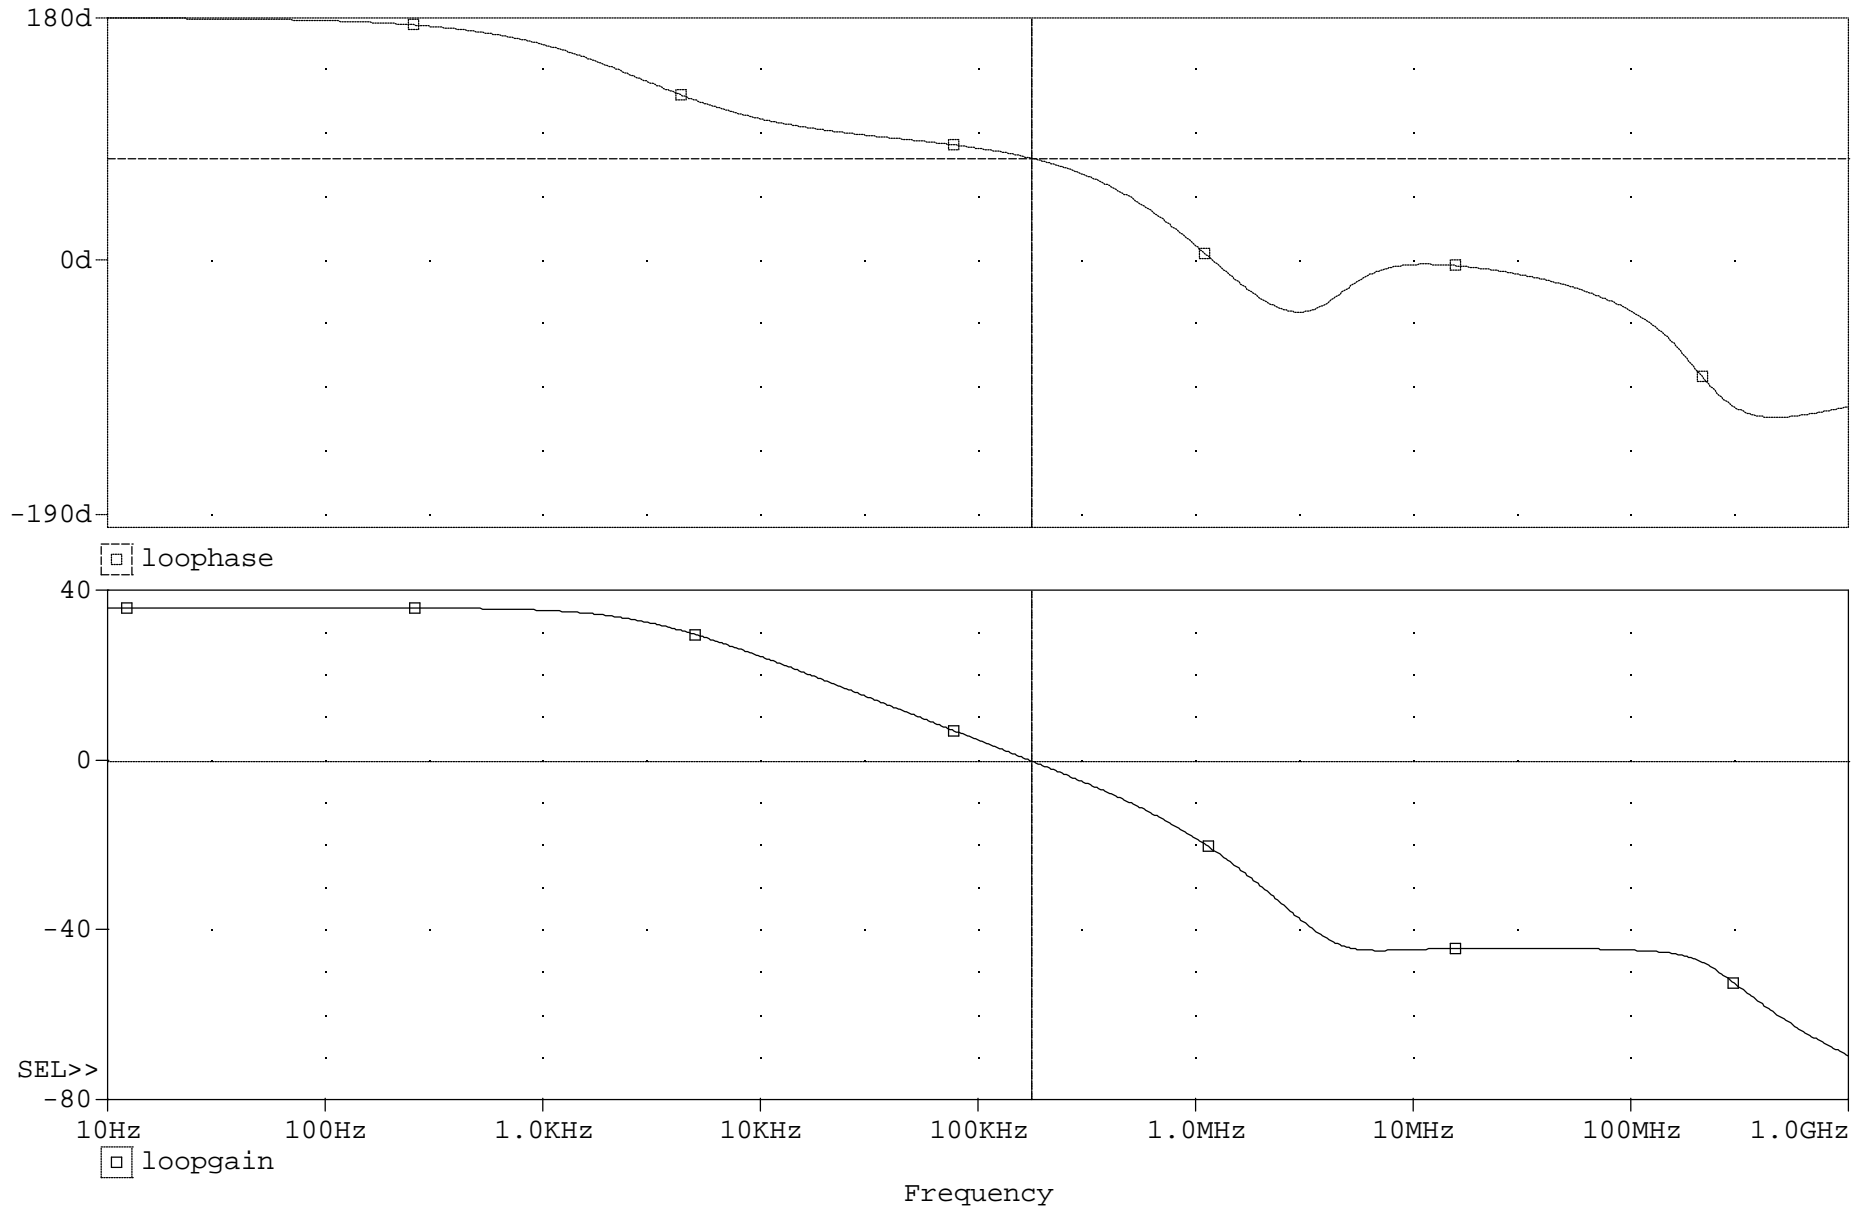

4V-Regulator.dat...Loop Gain and Phase

BF1:(176.041K,-257.844m) BF2:(176.041K,75.361) DIFF(BF):(0.000,-75.619)

Analog Innovations, Inc.
 824 E. Cathedral Rock Drive
 Phoenix, AZ 85048-6300
 (480)460-2350