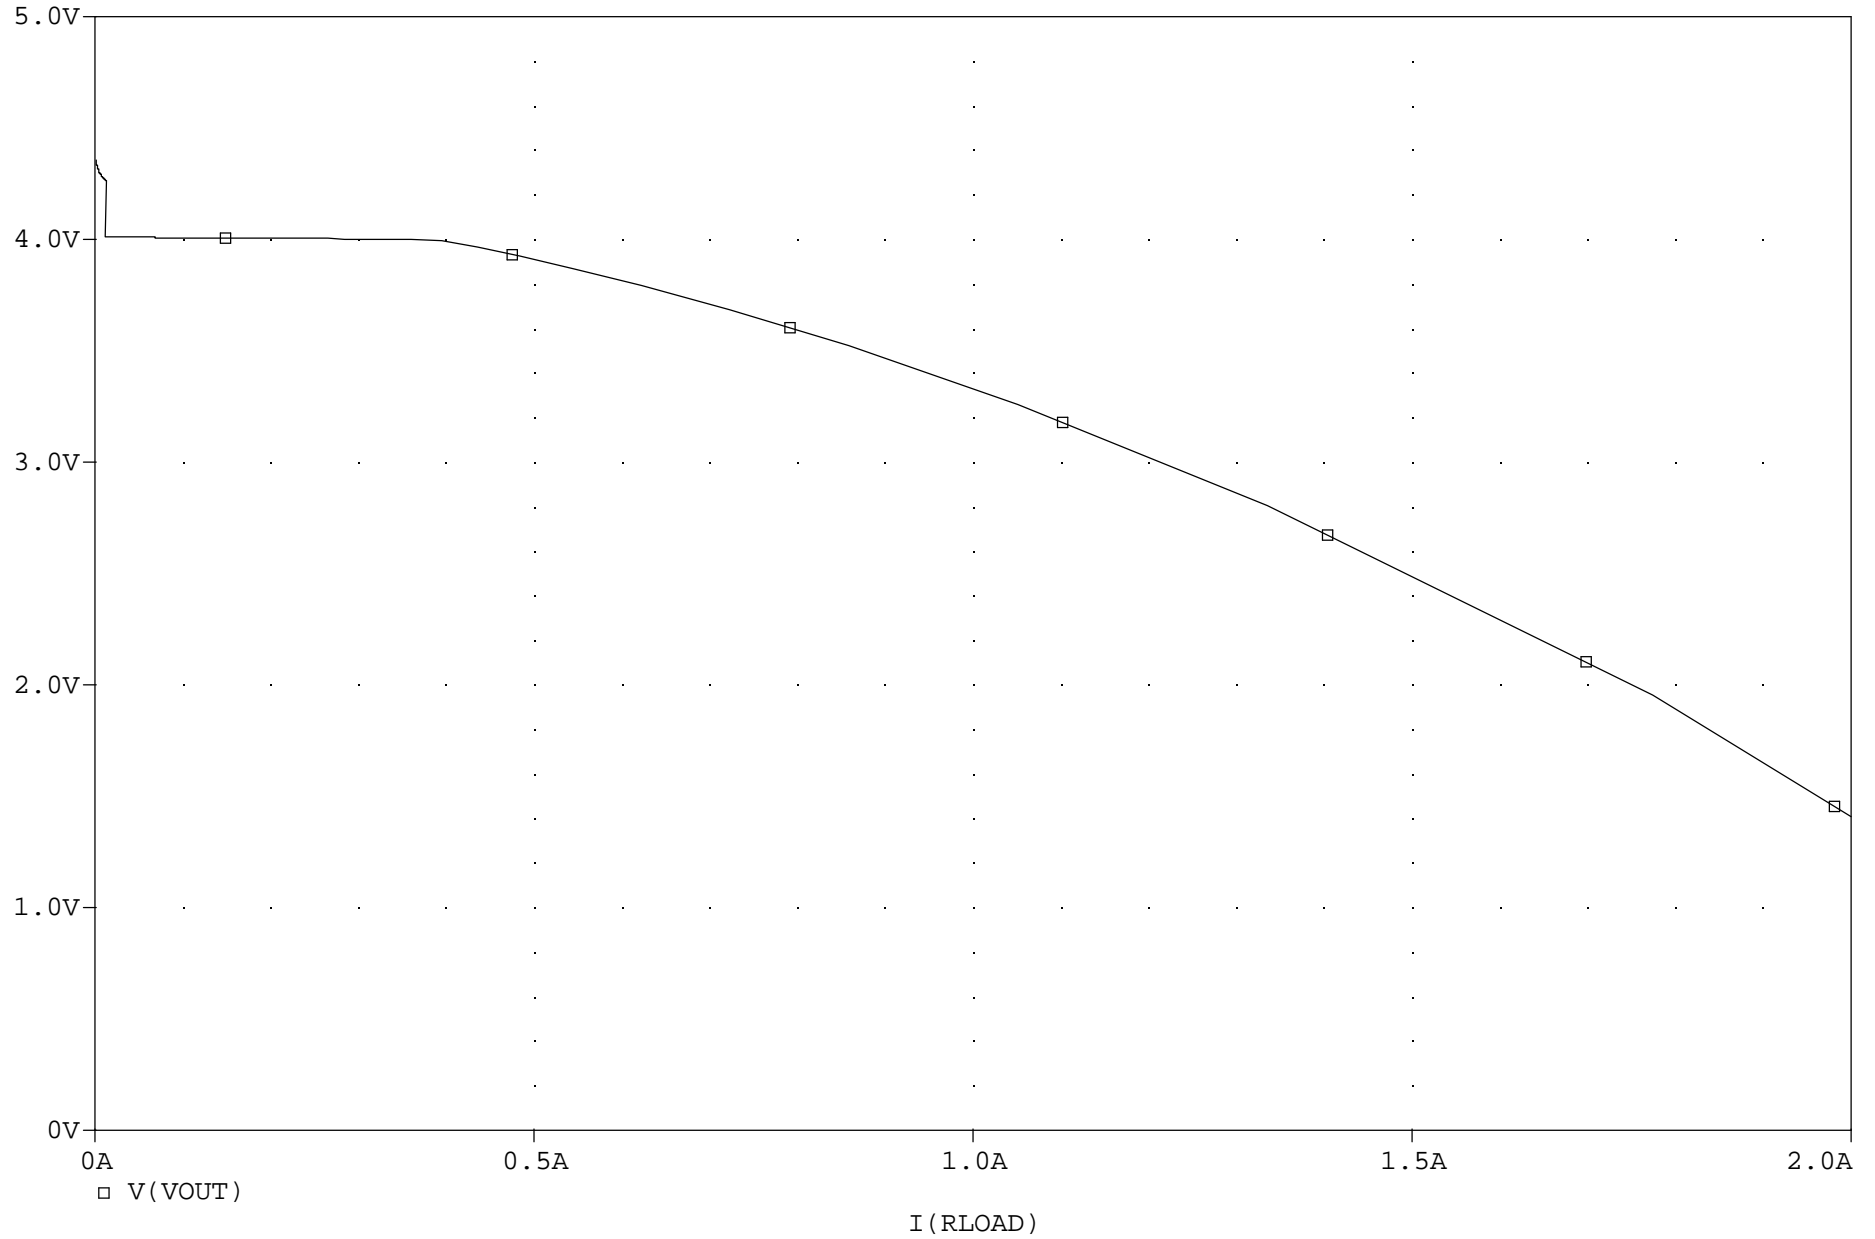

4V-Regulator.dat...Hysteresis at Onset of Regulation