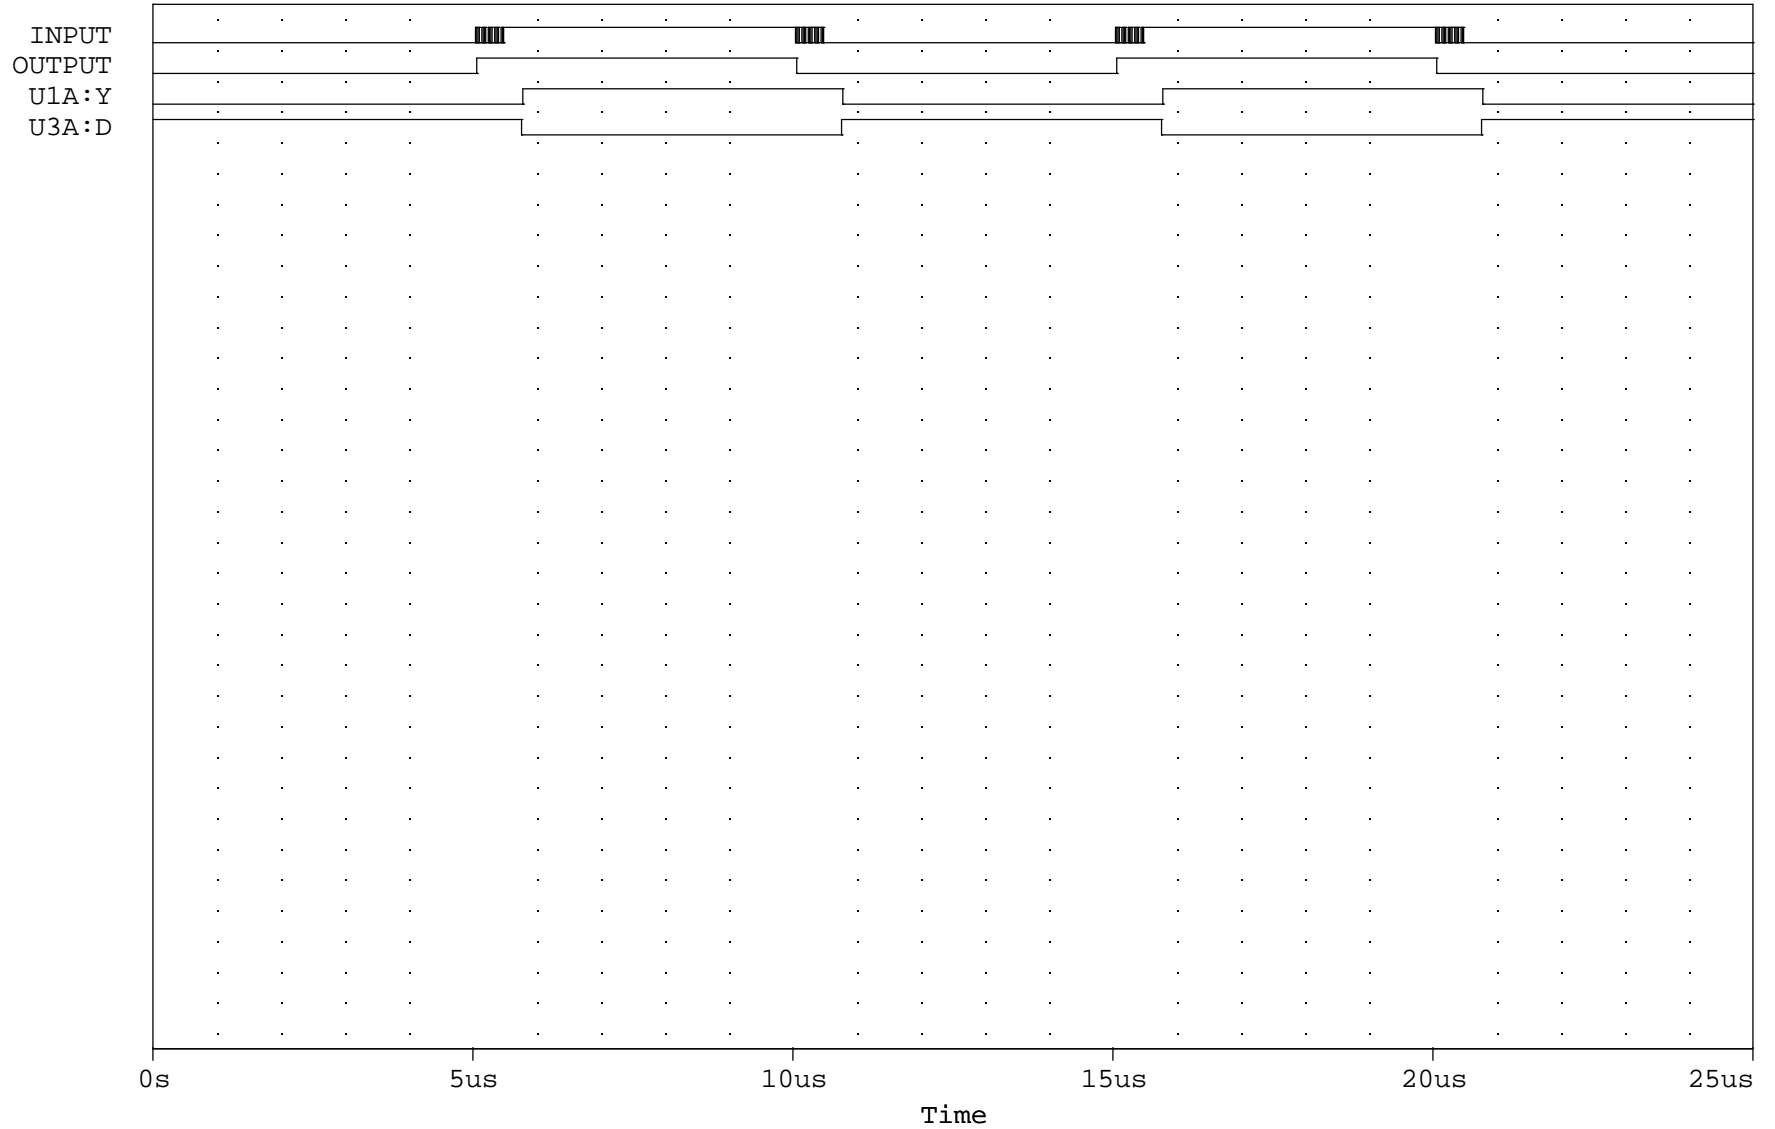

Alternating Edges with Ringing Input... from S.E.D

ANALOG INNOVATIONS, INC.
824 E. Cathedral Rock Drive
Phoenix, AZ 85048-6300
(480)460-2350

Temperature(s): 27.0

November 10, 2007

Alternating Edges with Ringing Input... from S.E.D... PREbar Functional