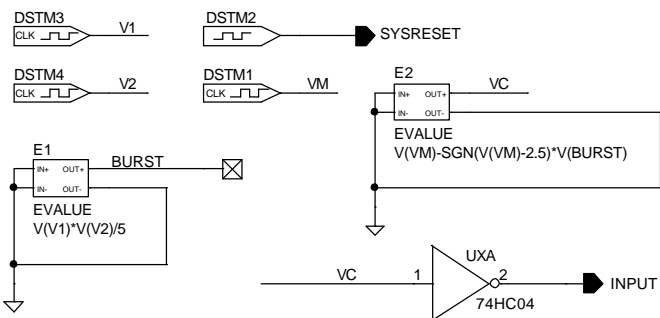

EXCITATION

ANALOG INNOVATIONS, Inc.
824 E. CATHEDRAL ROCK DRIVE
PHOENIX, AZ 85048-6300
(480) 460-2350 FAX: (480) 460-2142

Title: Problem from S.E.D		
Size A	FileName: D:\Projects\Expments\FlopFlops\AlternatingEdge.sch	REV B
November 10, 2007, 11:39 AM		Sheet 1 of 1