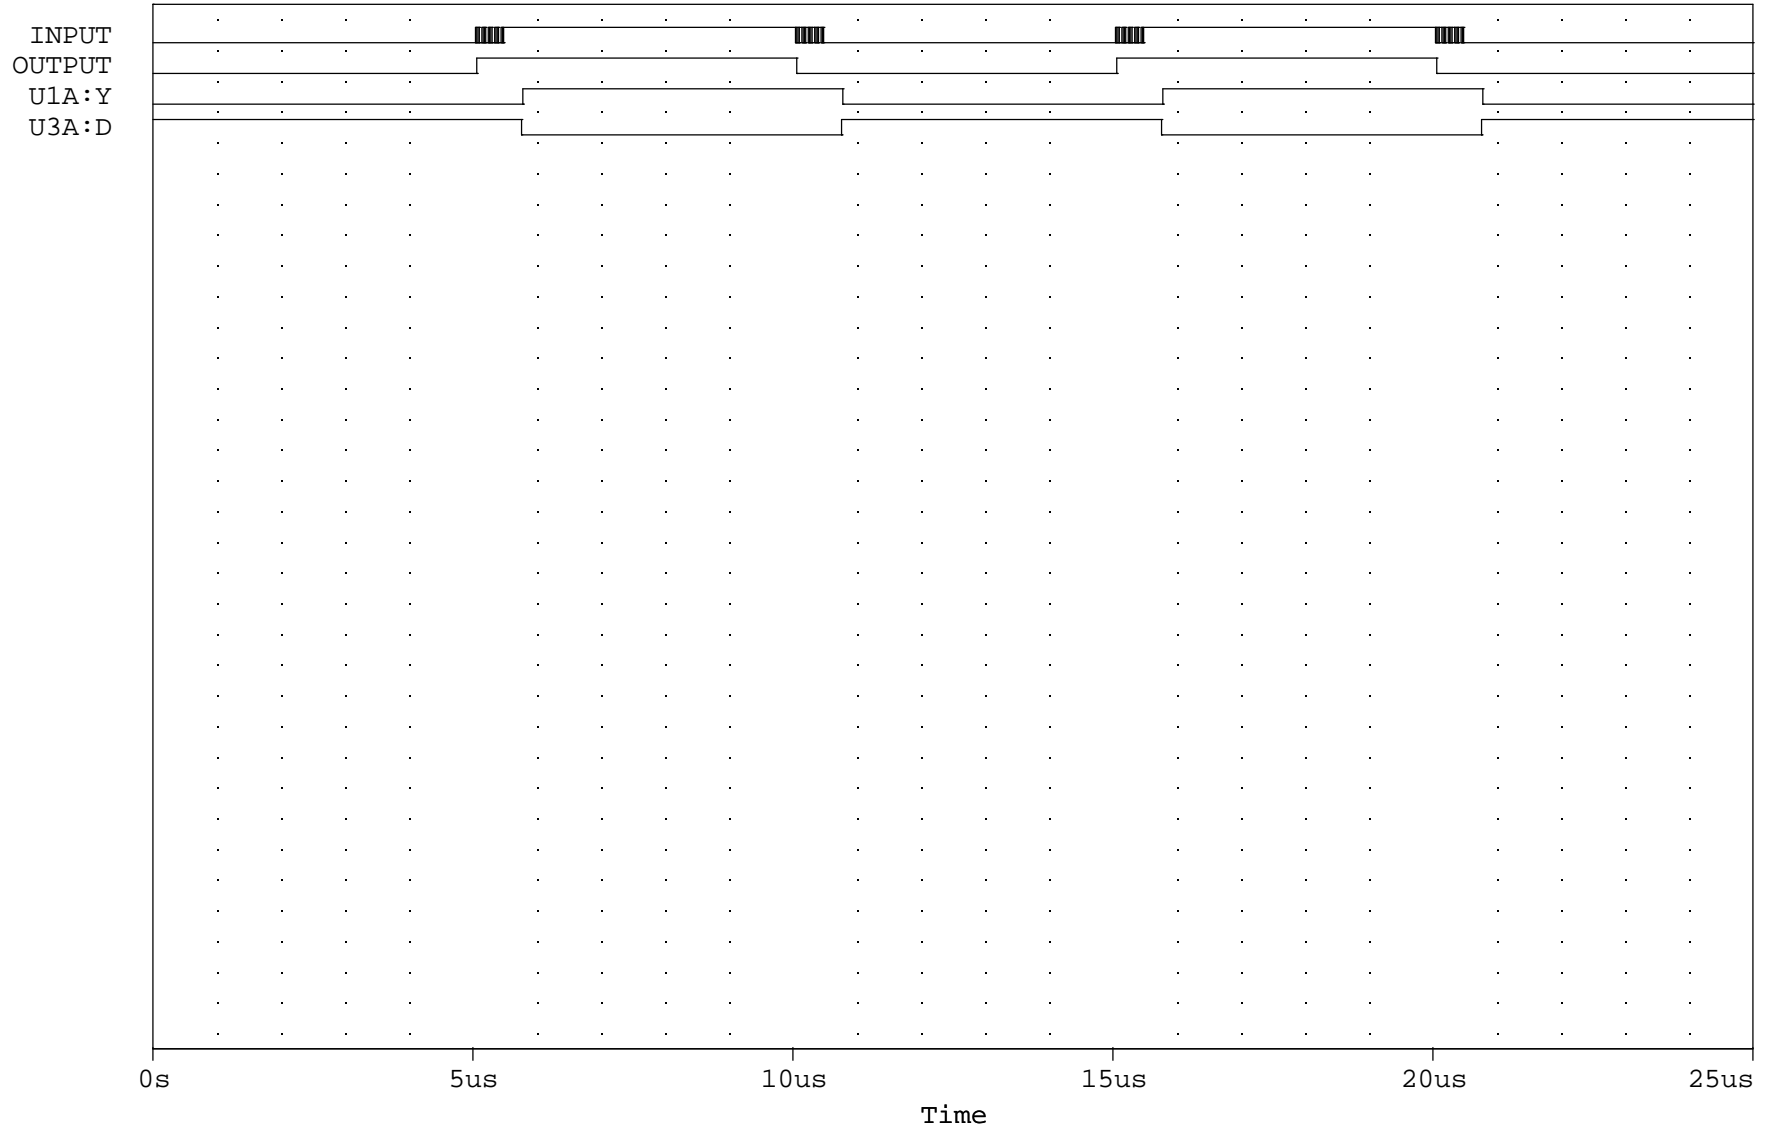

REV
 B

November 10, 2007, 11:39 AM

Sheet 1 of 1

Alternating Edges with Ringing Input... from S.E.D

ANALOG INNOVATIONS, INC.
824 E. Cathedral Rock Drive
Phoenix, AZ 85048-6300
(480)460-2350

Temperature(s): 27.0