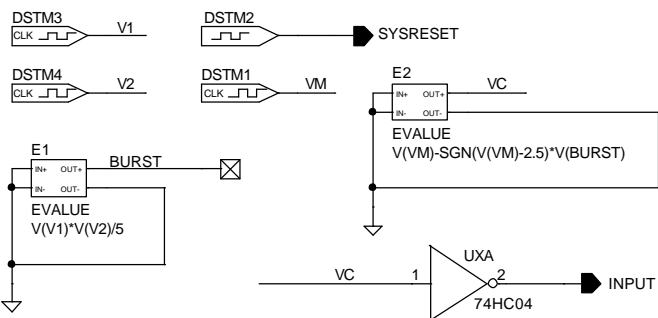

EXCITATION

ANALOG INNOVATIONS, Inc.
824 E. CATHEDRAL ROCK DRIVE
PHOENIX, AZ 85048-6300
(480) 460-2350 FAX: (480) 460-2142

Title:
Problem from S.E.D

Size A
FileName: D:\Projects\Expments\FlopFlops\AlternatingEdge.sch

REV
B

November 10, 2007, 11:39 AM

Sheet 1 of 1