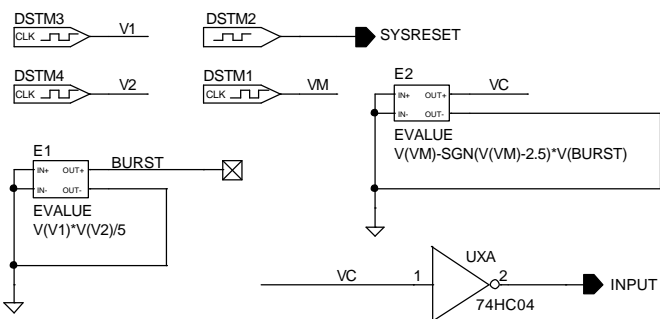

EXCITATION

ANALOG INNOVATIONS, Inc.
824 E. CATHEDRAL ROCK DRIVE
PHOENIX, AZ 85048-6300
(480) 460-2350 FAX: (480) 460-2142

Title:
Problem from S.E.D

Size A
FileName: D:\Projects\Expments\FlopFlops\AlternatingEdge.sch

REV
B

November 10, 2007, 11:39 AM

Sheet 1 of 1