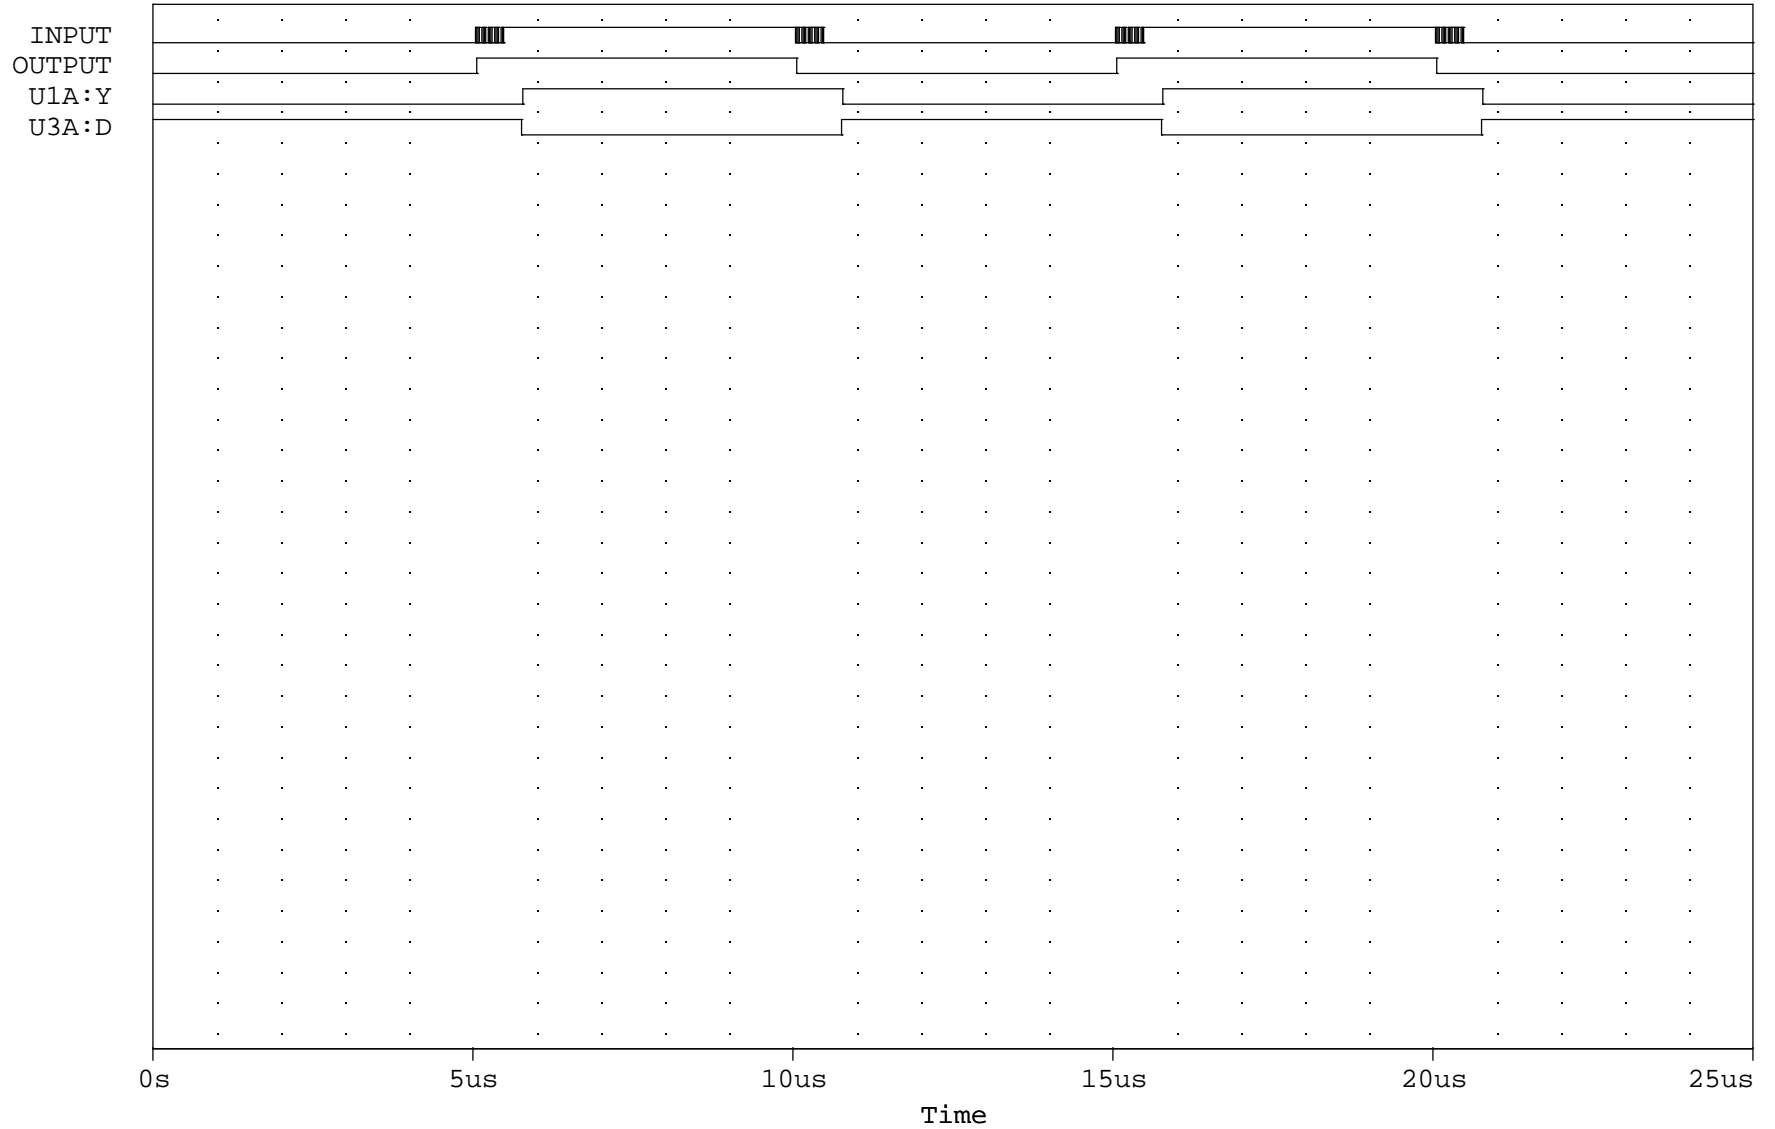

REV  
 B

November 10, 2007, 11:39 AM

Sheet 1 of 1

Alternating Edges with Ringing Input... from S.E.D

ANALOG INNOVATIONS, INC.  
824 E. Cathedral Rock Drive  
Phoenix, AZ 85048-6300  
(480)460-2350

Temperature(s): 27.0