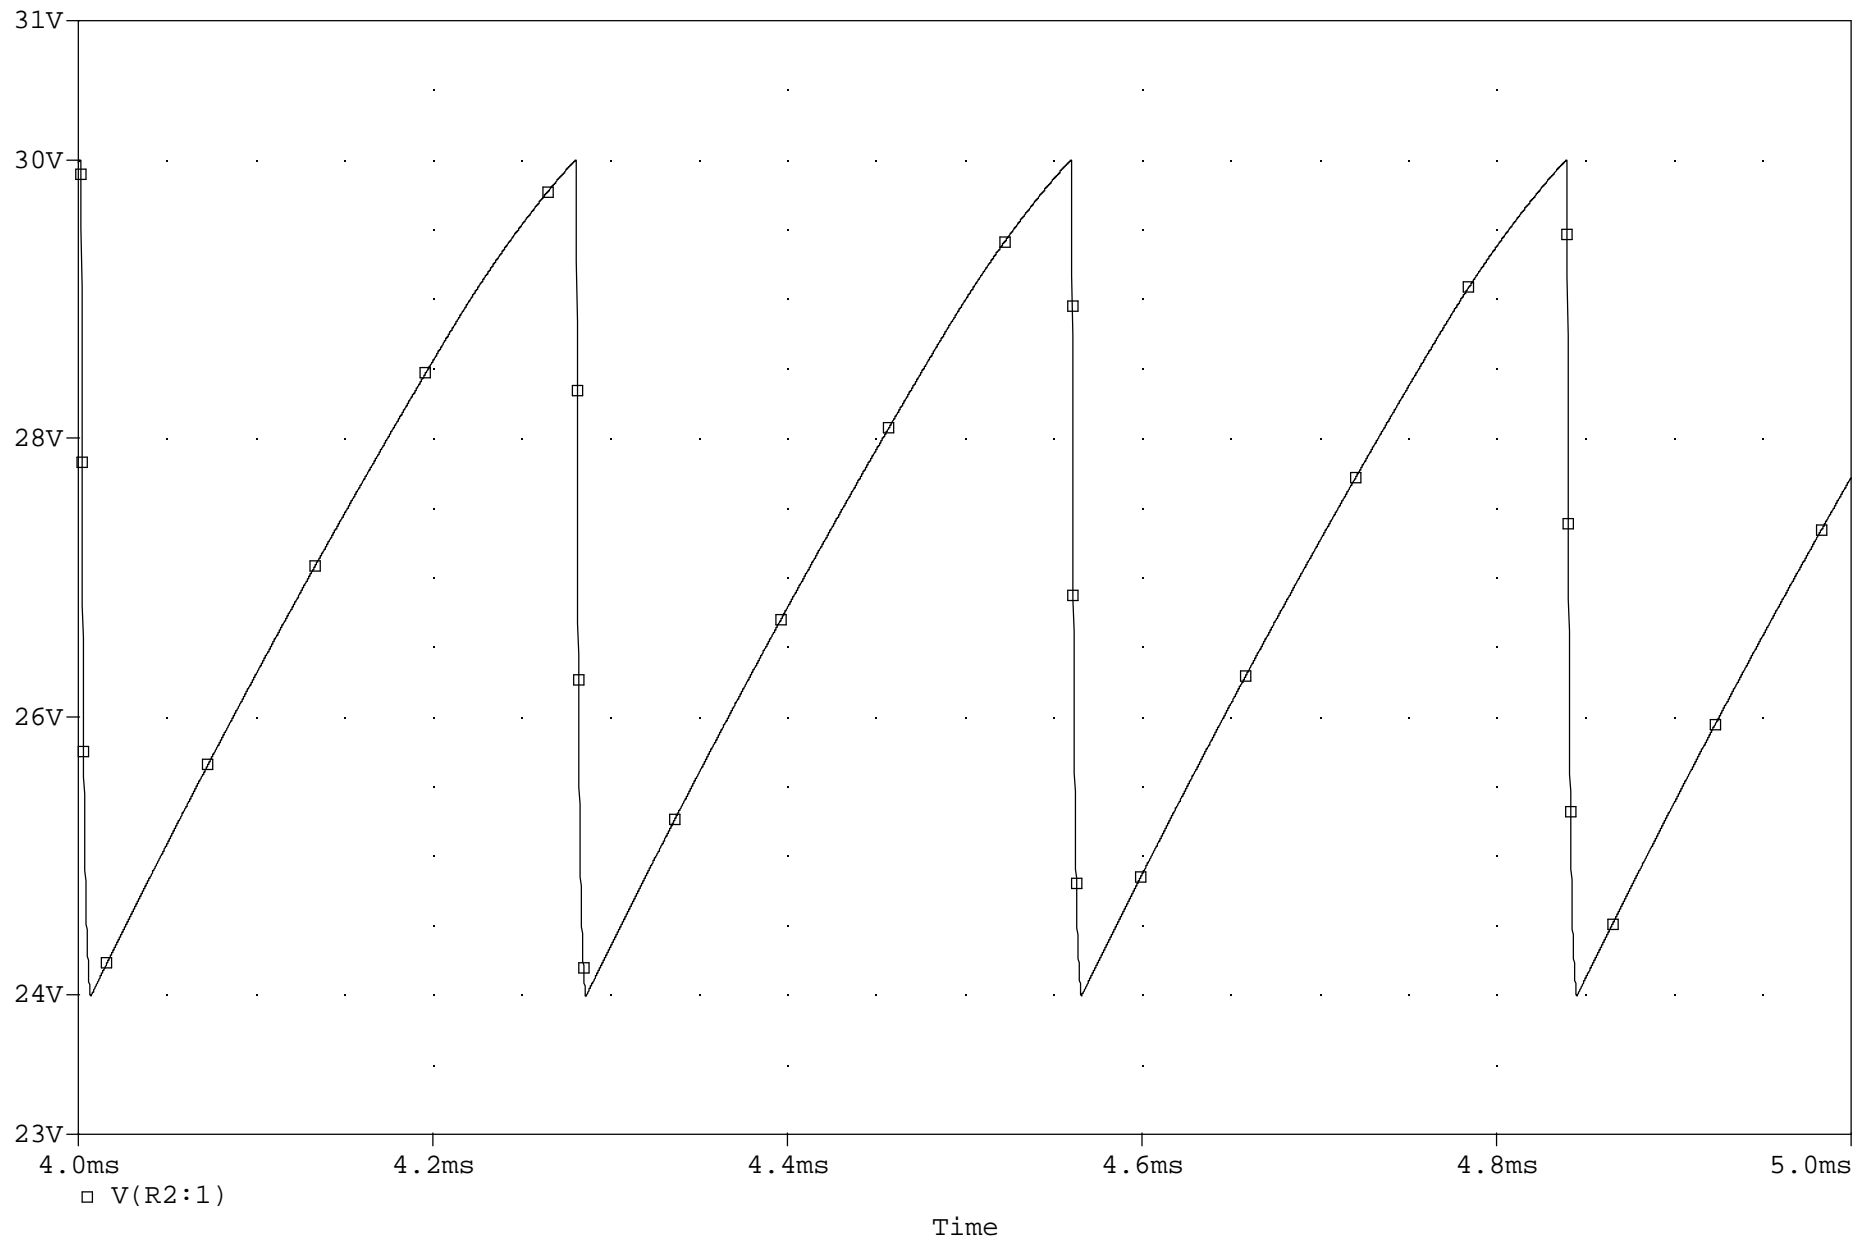

BVCEO/LVCEO-Oscillator

Analog Innovations, Inc.
824 E. Cathedral Rock Drive
Phoenix, AZ 85048-6300
(480)460-2350

Temperature(s): 27.0

August 12, 2002