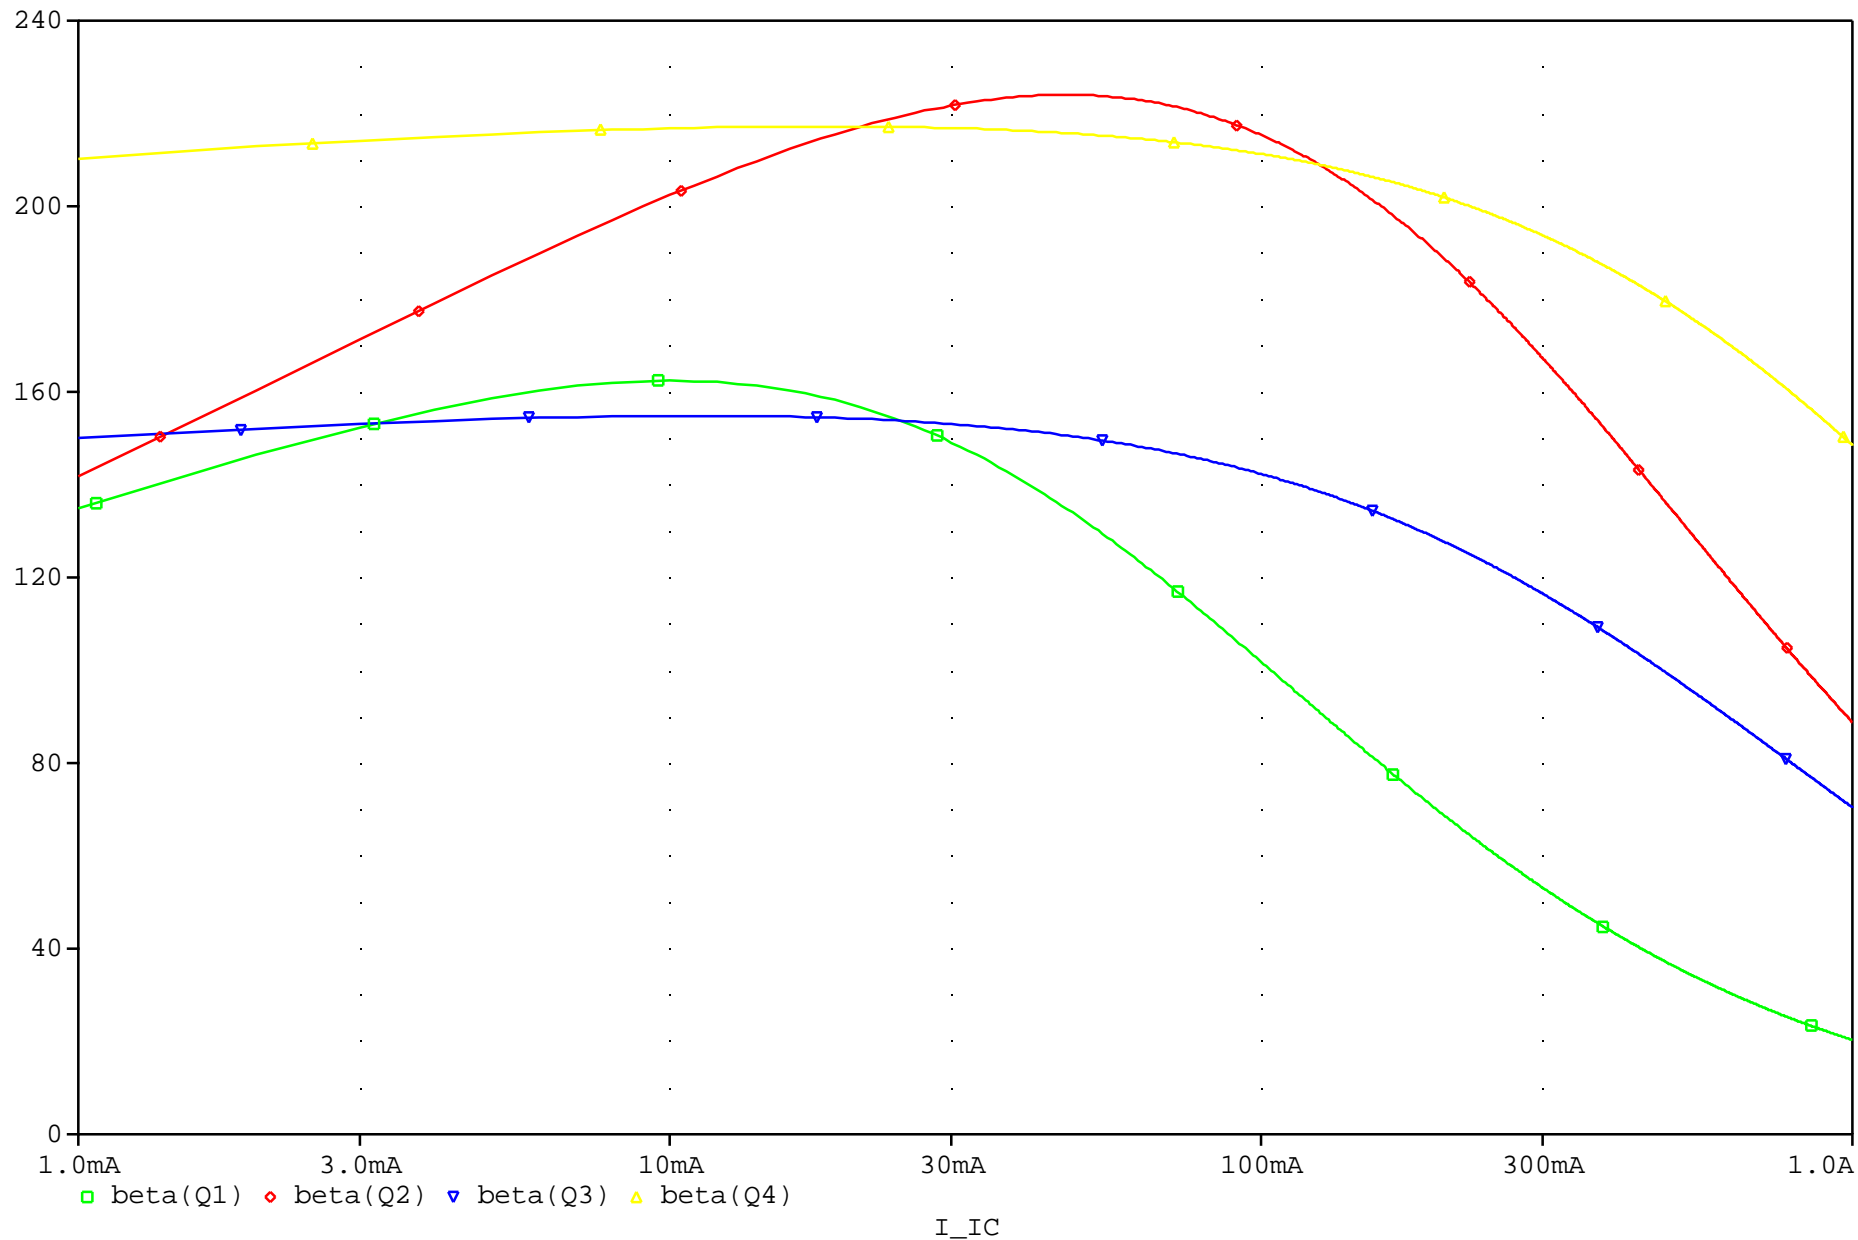

ANALOG INNOVATIONS, Inc.
 824 E. CATHEDRAL ROCK DRIVE
 PHOENIX, AZ 85048-6300
 (480) 460-2350 FAX: (480) 460-2142

Title: Compare Beta Versus Current for Different Devices		
Size A	FileName: ...BetaCurves.sch	REV A
January 6, 2004, 8:59 AM		Sheet 1 of 1

Beta Curves...VCE = 5V

Beta Curves...VCE = 2V

Analog Innovations, Inc.
824 E. Cathedral Rock Drive
Phoenix, AZ 85048-6300
(480)460-2350

Temperature(s): 27.0

January 06, 2004

Beta Curves...VCE = 1V

Beta Curves...VCE = 0.5V