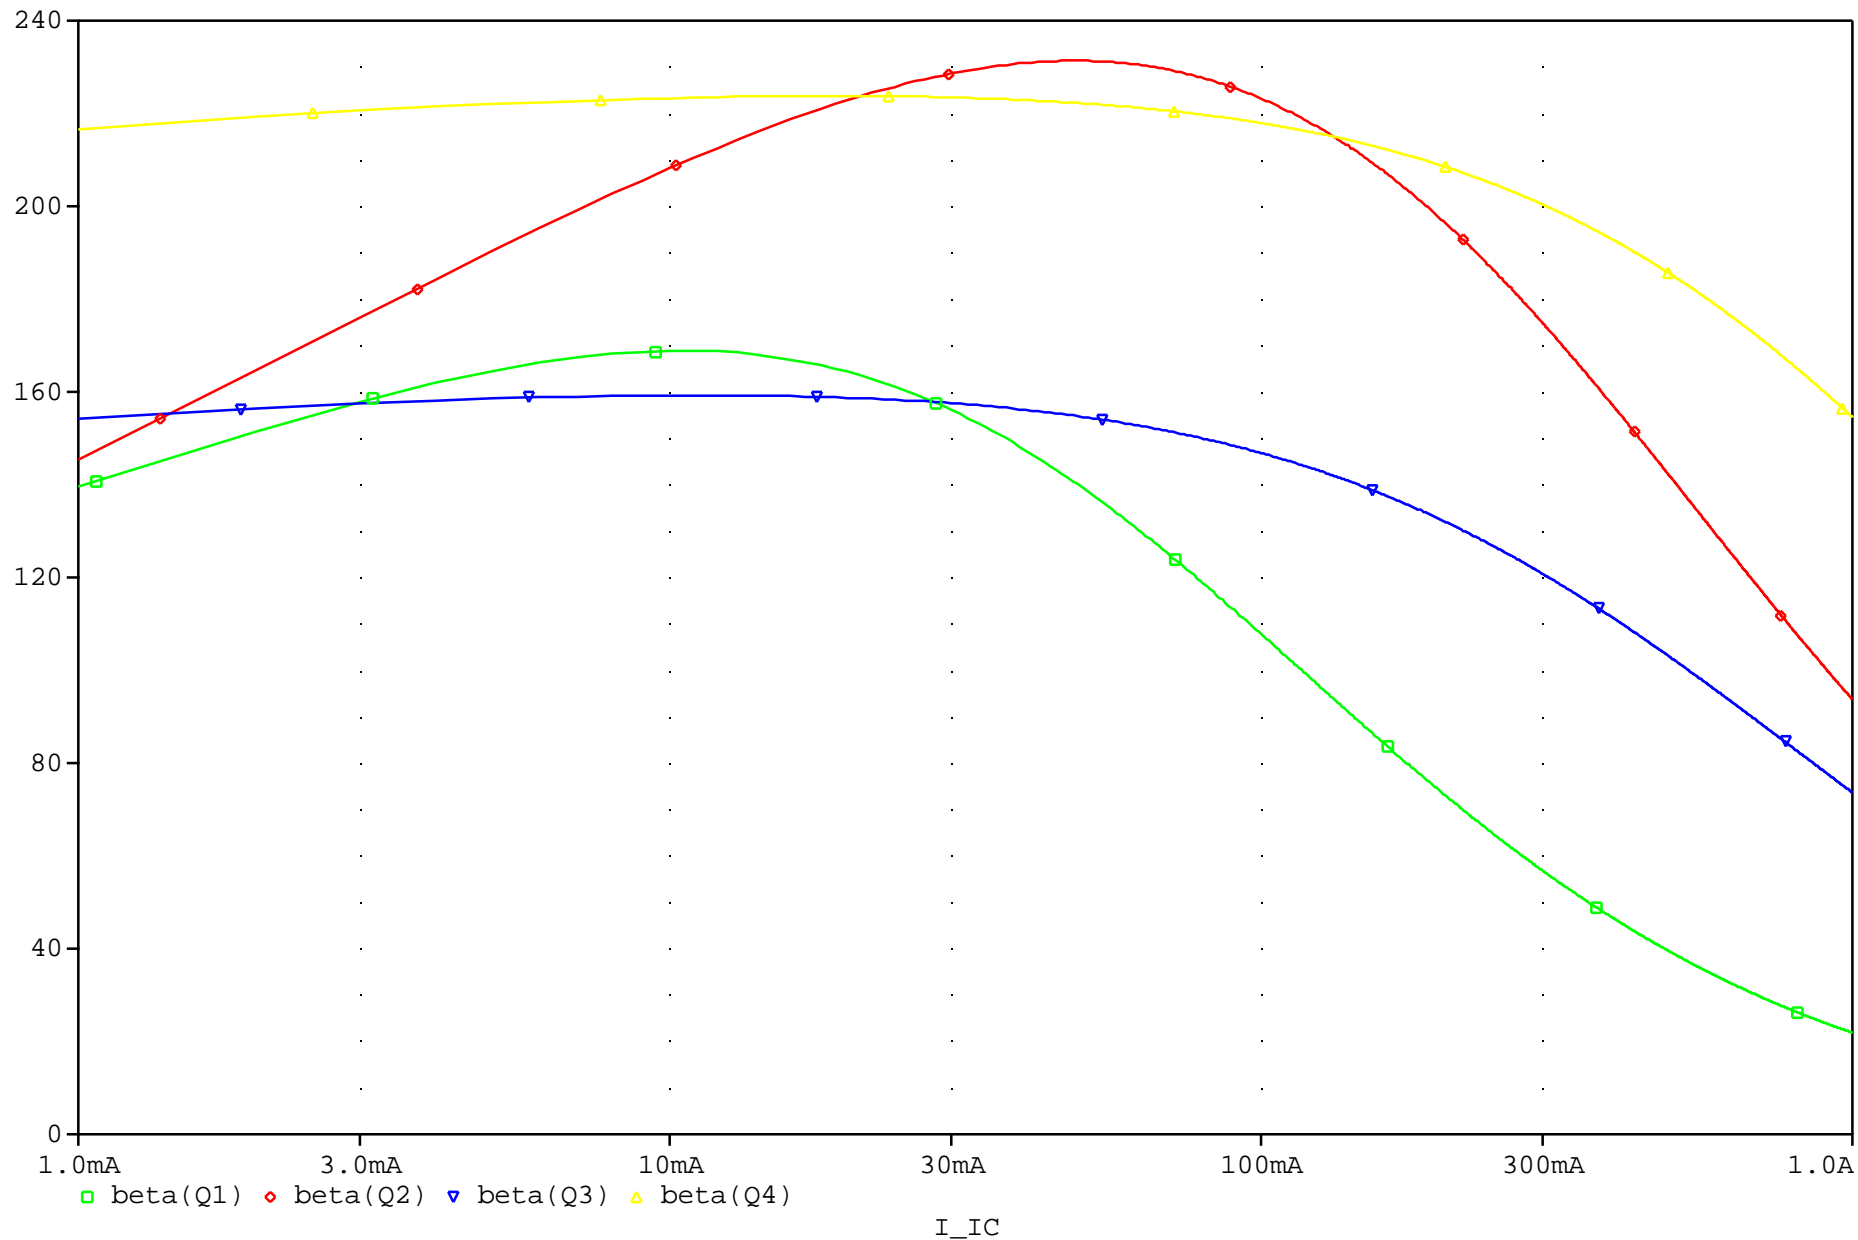

ANALOG INNOVATIONS, Inc.
 824 E. CATHEDRAL ROCK DRIVE
 PHOENIX, AZ 85048-6300
 (480) 460-2350 FAX: (480) 460-2142

Title: Compare Beta Versus Current for Different Devices		
Size A	FileName: ...BetaCurves.sch	REV A
January 6, 2004, 8:59 AM		Sheet 1 of 1

Beta Curves...VCE = 5V

Beta Curves...VCE = 2V

Beta Curves...VCE = 1V

Beta Curves...VCE = 0.5V