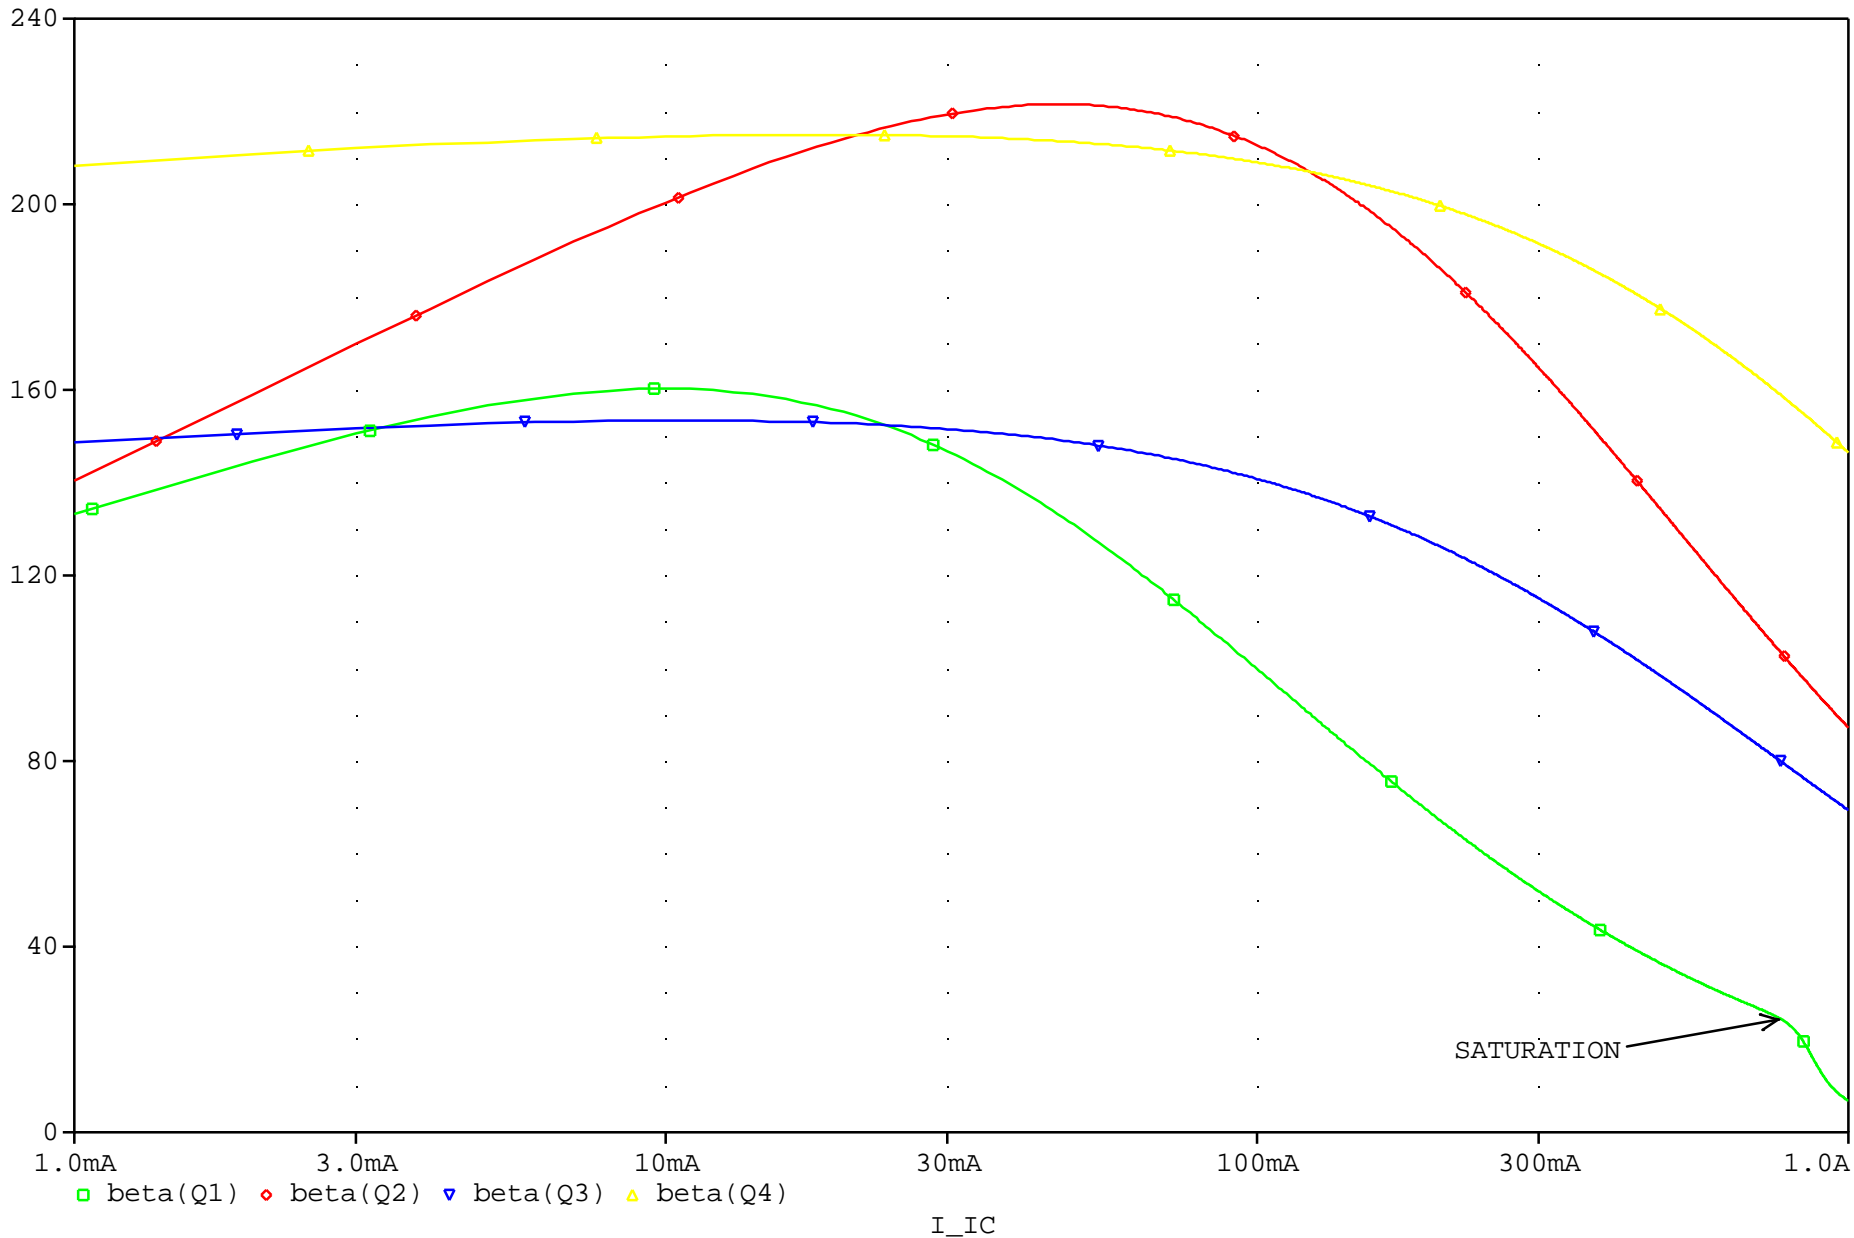

ANALOG INNOVATIONS, Inc.
 824 E. CATHEDRAL ROCK DRIVE
 PHOENIX, AZ 85048-6300
 (480) 460-2350 FAX: (480) 460-2142

Title: Compare Beta Versus Current for Different Devices		
Size A	FileName: ...BetaCurves.sch	REV A
January 6, 2004, 8:59 AM		Sheet 1 of 1

Beta Curves...VCE = 5V

Beta Curves...VCE = 2V

Beta Curves...VCE = 1V

Beta Curves...VCE = 0.5V