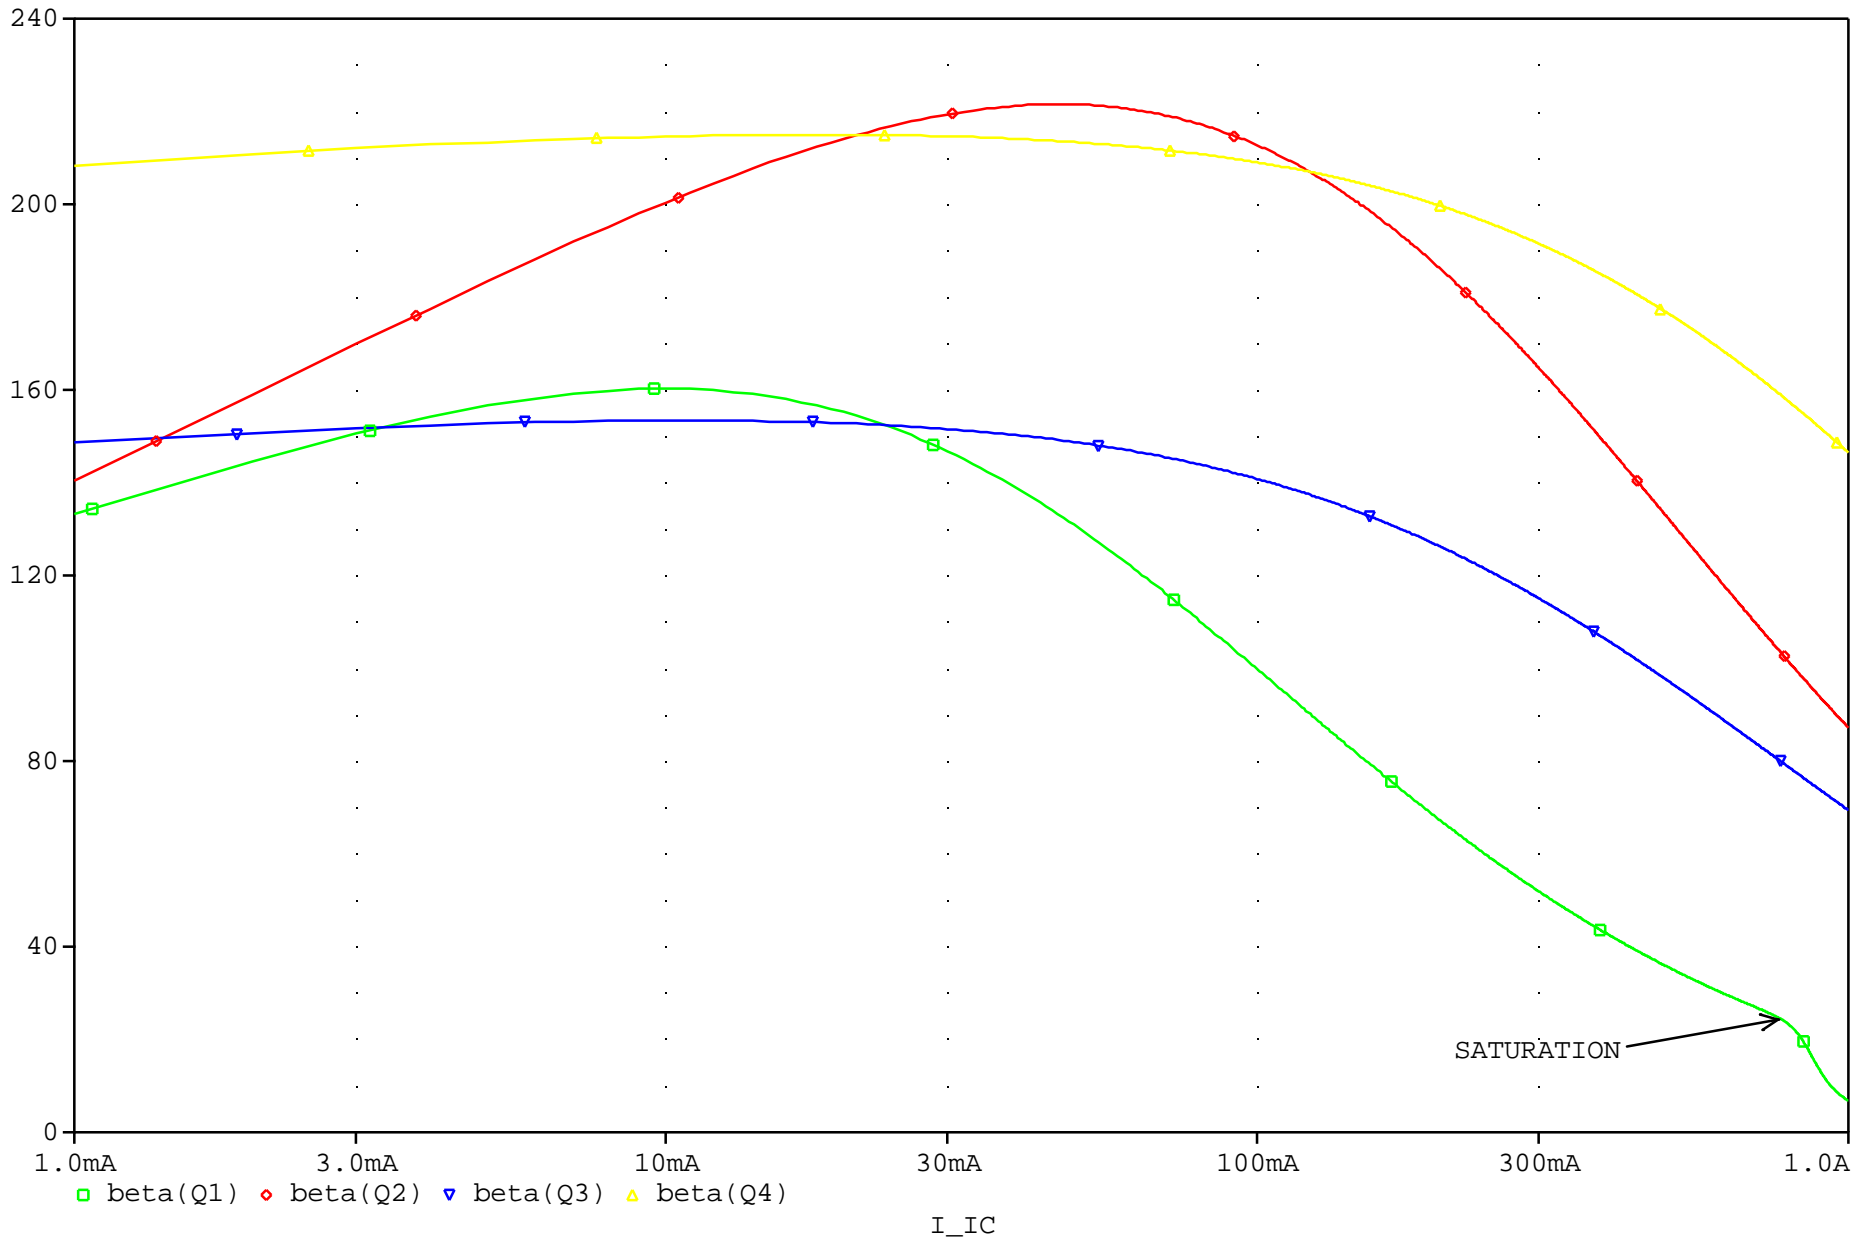

Beta Curves...VCE = 5V

Beta Curves...VCE = 2V

Analog Innovations, Inc.
824 E. Cathedral Rock Drive
Phoenix, AZ 85048-6300
(480)460-2350

Temperature(s): 27.0

January 06, 2004

Beta Curves...VCE = 1V

Beta Curves...VCE = 0.5V