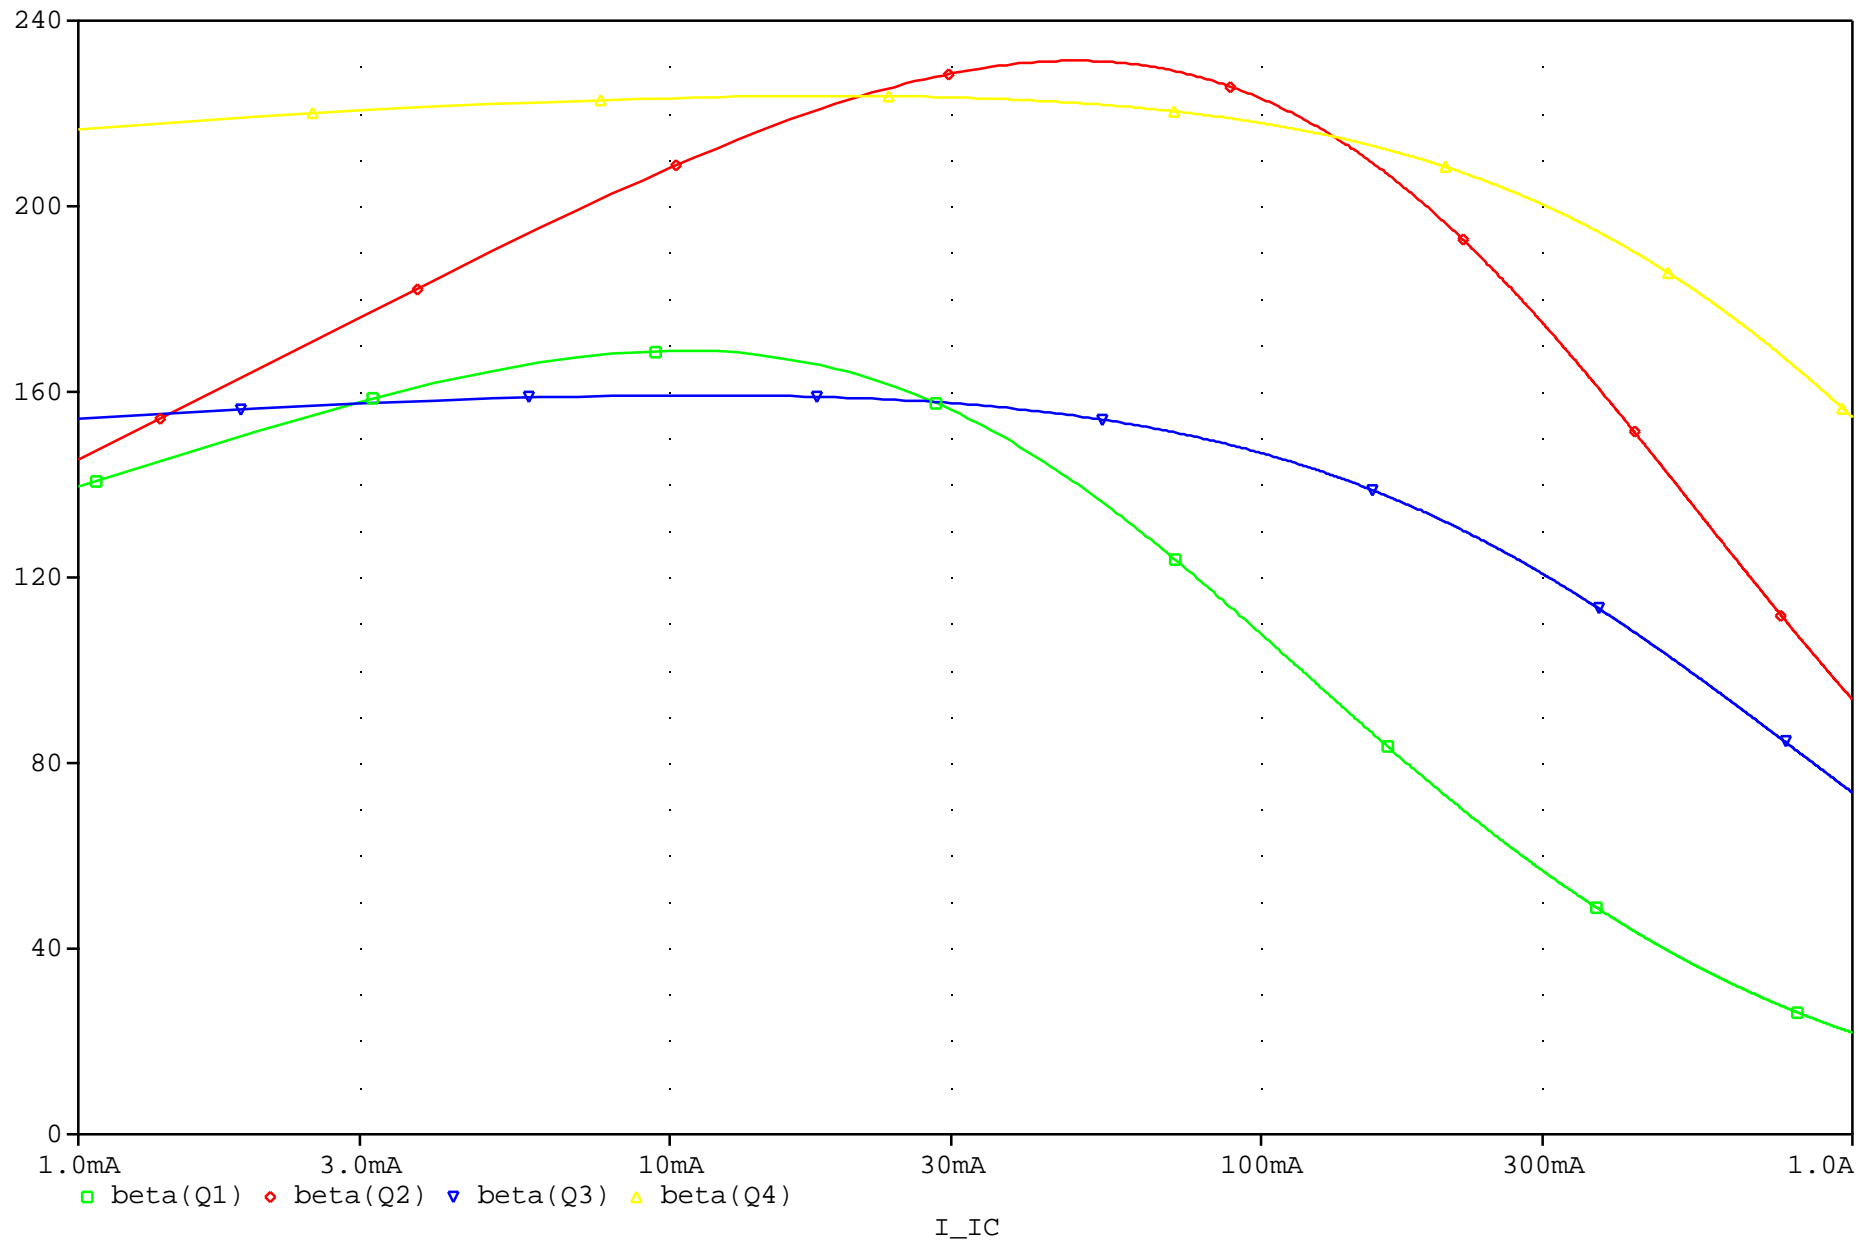

ANALOG INNOVATIONS, Inc.
 824 E. CATHEDRAL ROCK DRIVE
 PHOENIX, AZ 85048-6300
 (480) 460-2350 FAX: (480) 460-2142

Title: Compare Beta Versus Current for Different Devices		
Size A	FileName: ...BetaCurves.sch	REV A
January 6, 2004, 8:59 AM		Sheet 1 of 1

Beta Curves...VCE = 5V

Beta Curves...VCE = 2V

Analog Innovations, Inc.
824 E. Cathedral Rock Drive
Phoenix, AZ 85048-6300
(480)460-2350

Temperature(s): 27.0

January 06, 2004

Beta Curves...VCE = 1V

Beta Curves...VCE = 0.5V