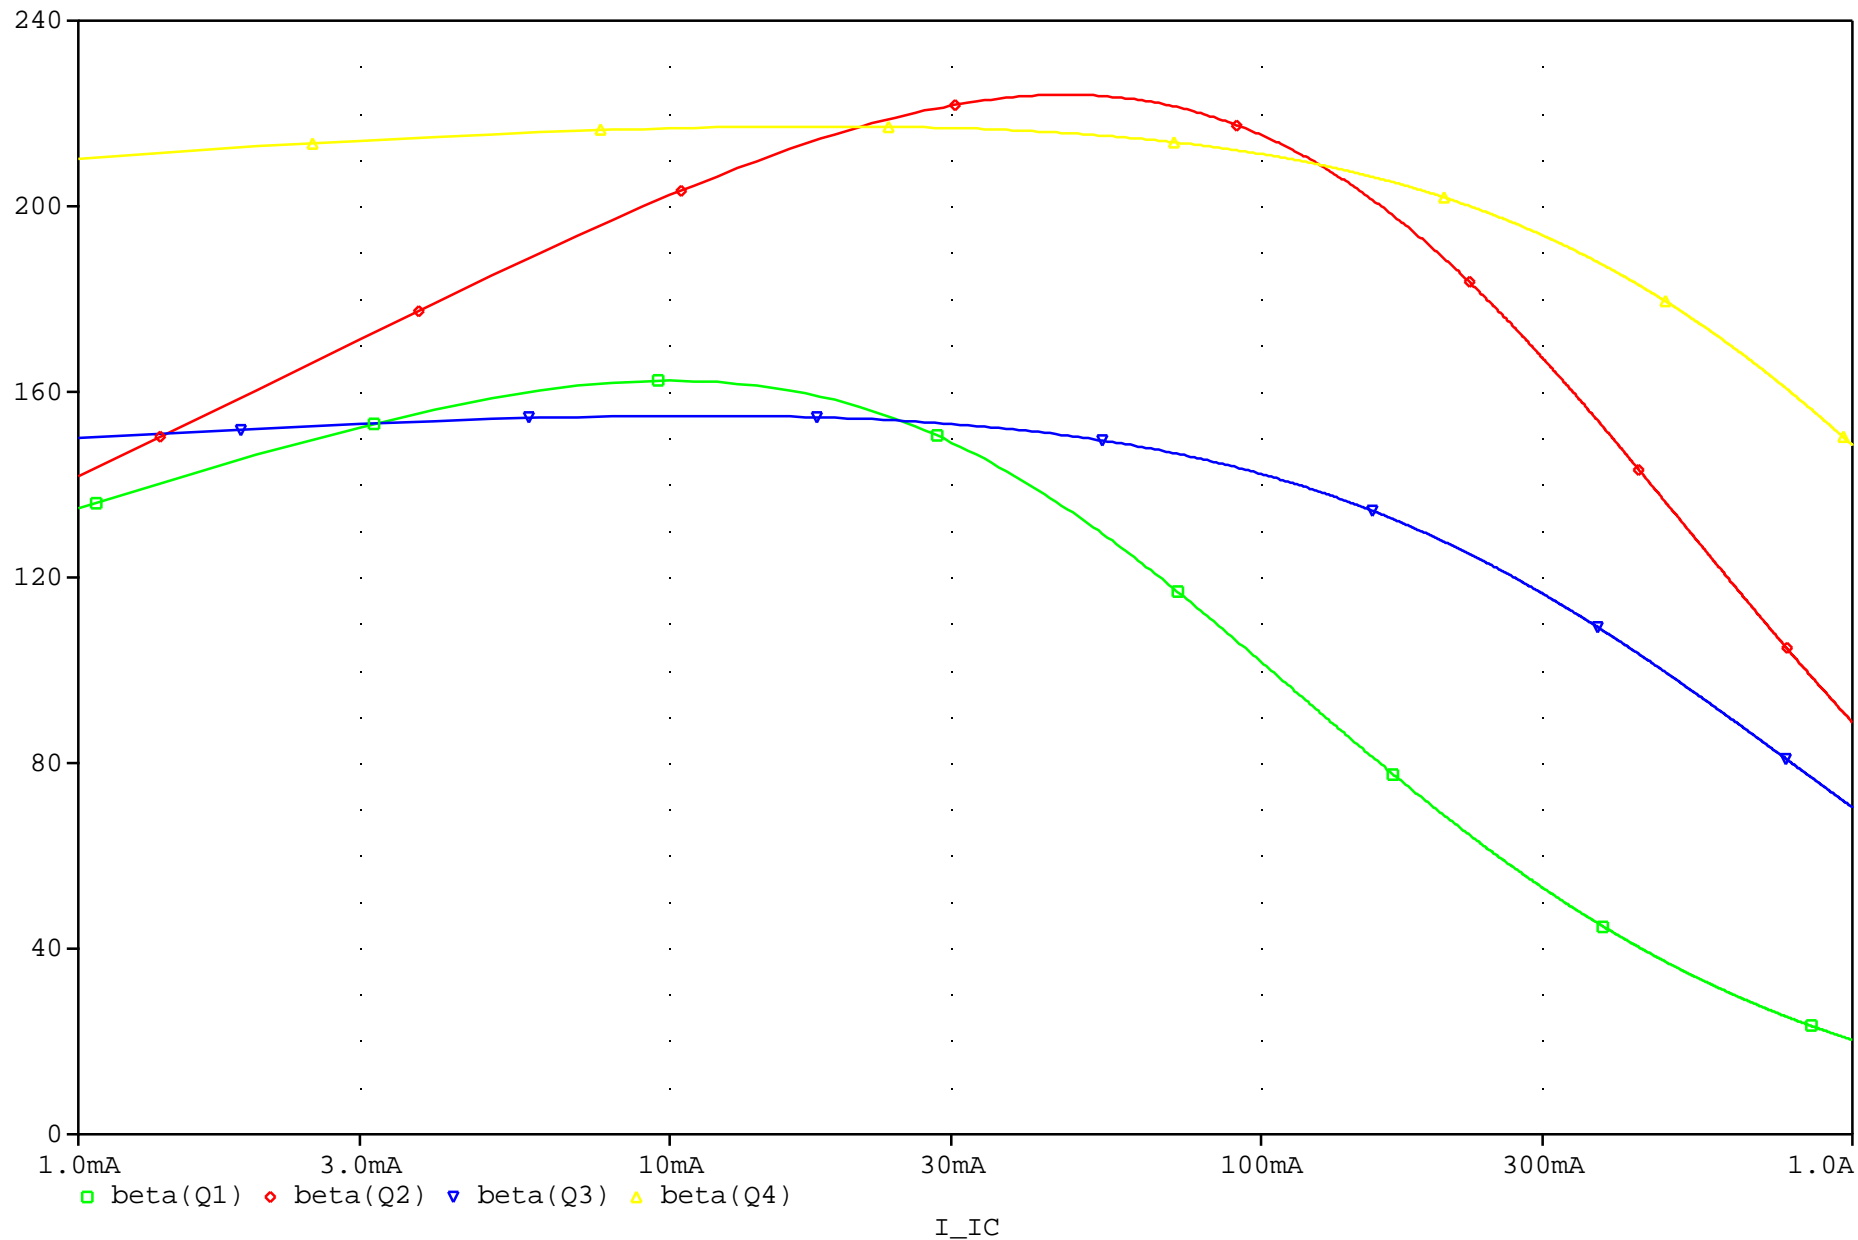

ANALOG INNOVATIONS, Inc.
 824 E. CATHEDRAL ROCK DRIVE
 PHOENIX, AZ 85048-6300
 (480) 460-2350 FAX: (480) 460-2142

Title: Compare Beta Versus Current for Different Devices		
Size A	FileName: ...BetaCurves.sch	REV A
January 6, 2004, 8:59 AM		Sheet 1 of 1

Beta Curves...VCE = 5V

Beta Curves...VCE = 2V

Beta Curves...VCE = 1V

Beta Curves...VCE = 0.5V