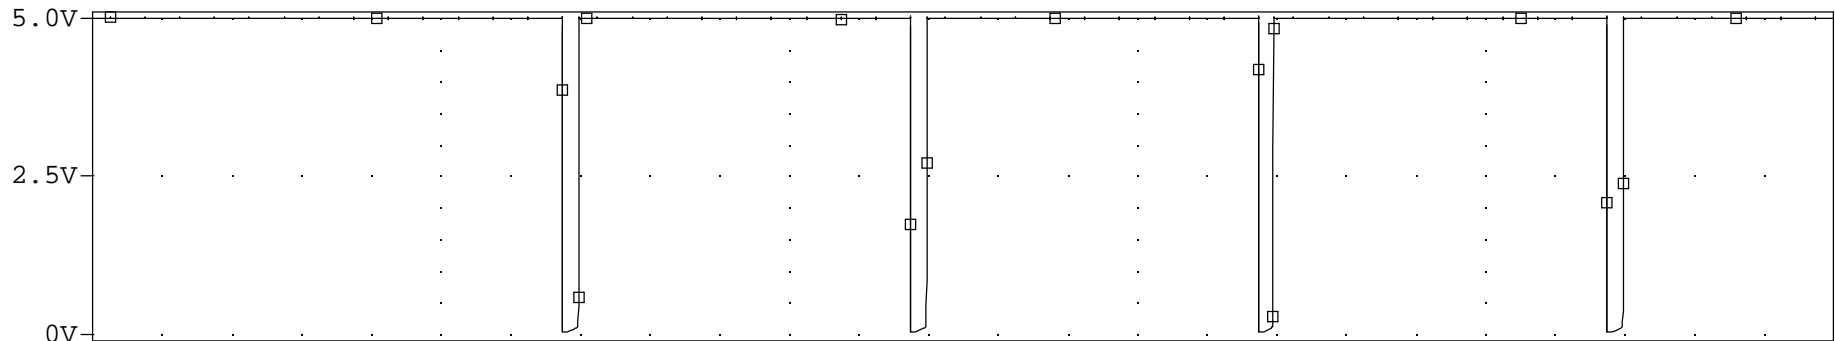

CP-Style-Counter-TakeSomePartsOut.dat (active)

□ V(Q3:c)