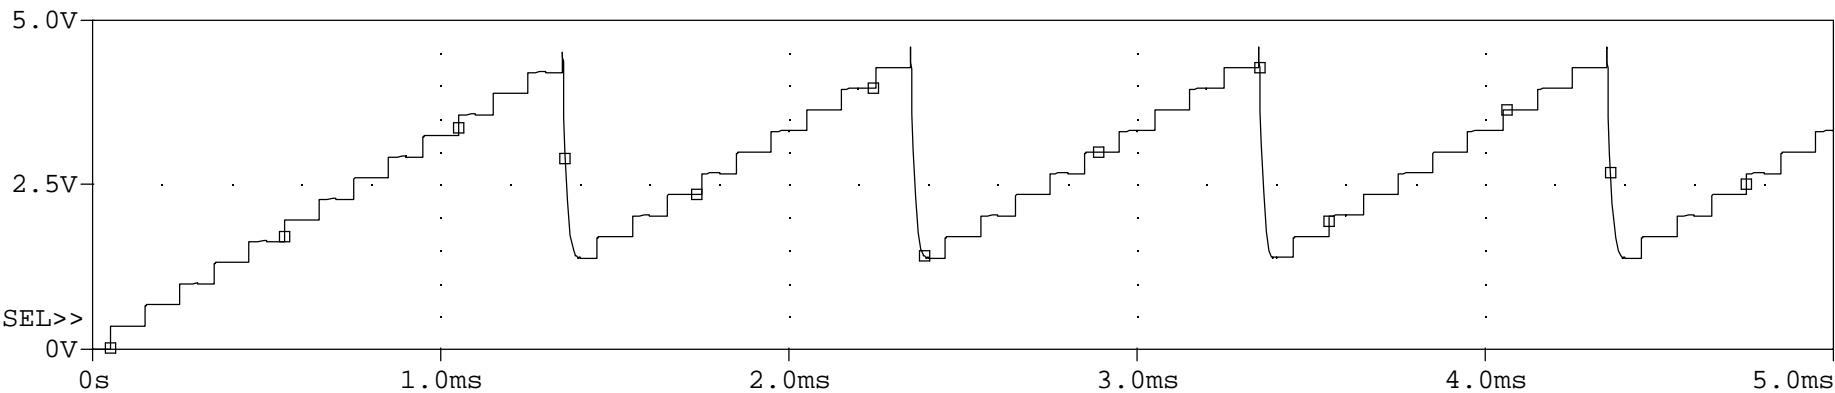

CP-Style-Counter-TakeSomePartsOut.dat (active)

□ V(Q3:c)

□ V(C1:1)

□ V(Q1:b)

Time