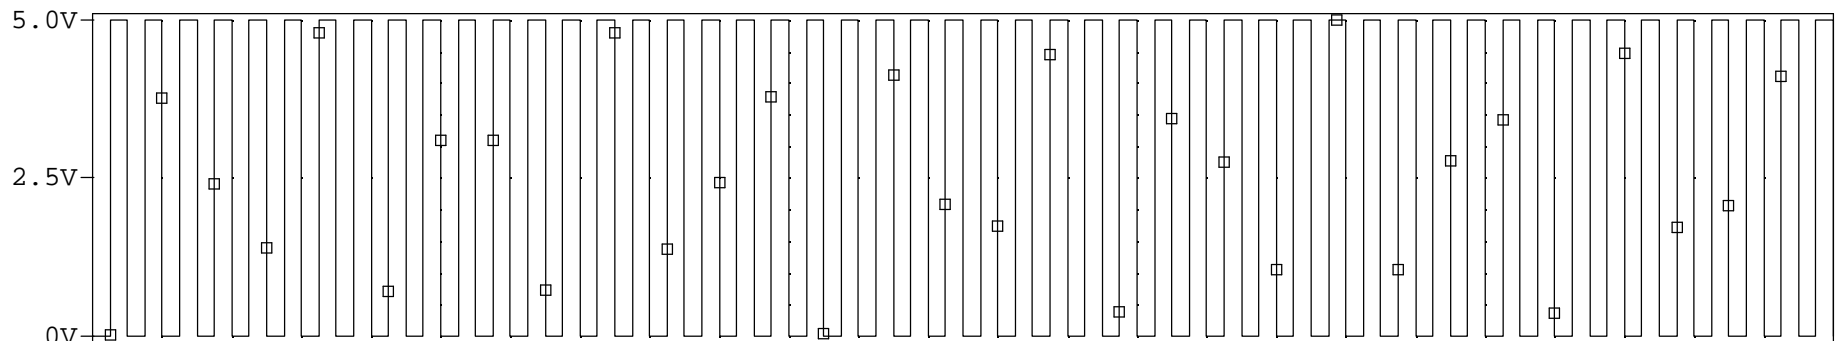

CP-Style-Counter.dat... ANALOG Divide by Ten

		ANALOG INNOVATIONS, Inc. 824 E. CATHEDRAL ROCK DRIVE PHOENIX, AZ 85048-6300 (480) 460-2350 FAX: (480) 460-2142	
Title: Charge Pump Style Divide by Ten			
Size A	FileName: ...CP-Style-Counter-TakeSomePartsOut.sch	REV A	
August 8, 2002, 3:25 PM		Sheet 1 of 1	

CP-Style-Counter-TakeSomePartsOut.dat (active)

□ V(Q3:c)

□ V(C1:1)

□ V(Q1:b)

Time