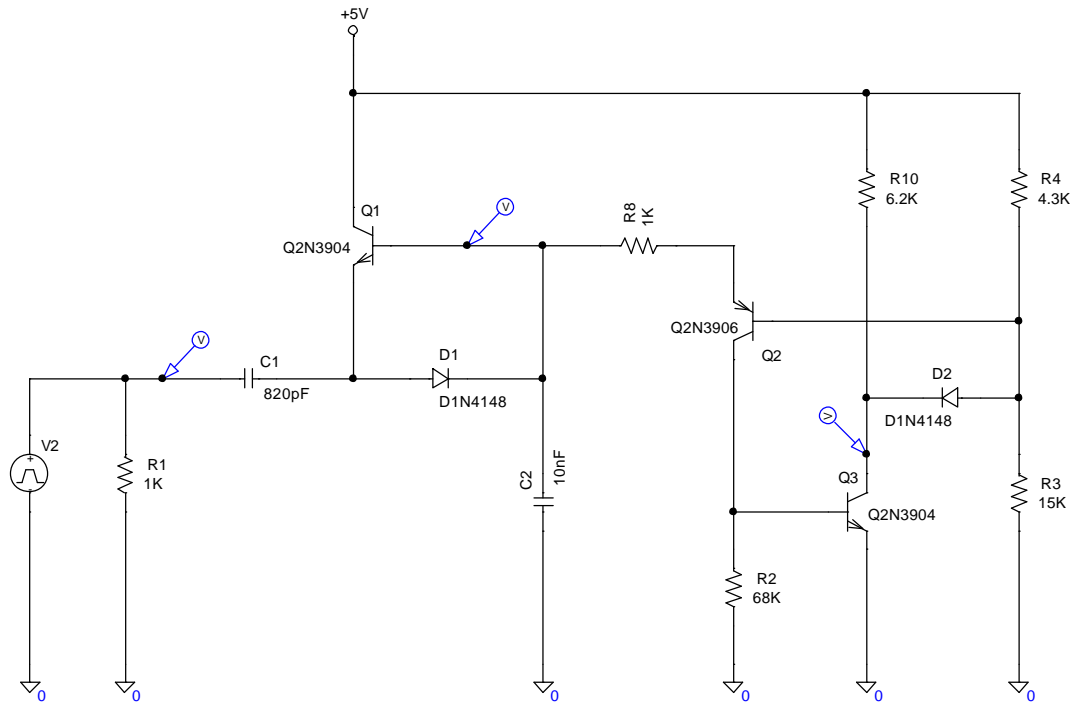

		ANALOG INNOVATIONS, Inc. 824 E. CATHEDRAL ROCK DRIVE PHOENIX, AZ 85048-6300 (480) 460-2350 FAX: (480) 460-2142	
Title: Charge Pump Style Divide by Ten			
Size A	FileName: ...CP-Style-Counter.sch		REV A
August 8, 2002, 1:40 PM		Sheet 1 of 1	

CP-Style-Counter.dat... ANALOG Divide by Ten

		ANALOG INNOVATIONS, Inc. 824 E. CATHEDRAL ROCK DRIVE PHOENIX, AZ 85048-6300 (480) 460-2350 FAX: (480) 460-2142	
Title: Charge Pump Style Divide by Ten			
Size A	FileName: ...CP-Style-Counter-TakeSomePartsOut.sch	REV A	
August 8, 2002, 3:25 PM		Sheet 1 of 1	

CP-Style-Counter-TakeSomePartsOut.dat (active)

□ V(Q3:c)

□ V(C1:1)

□ V(Q1:b)

Time