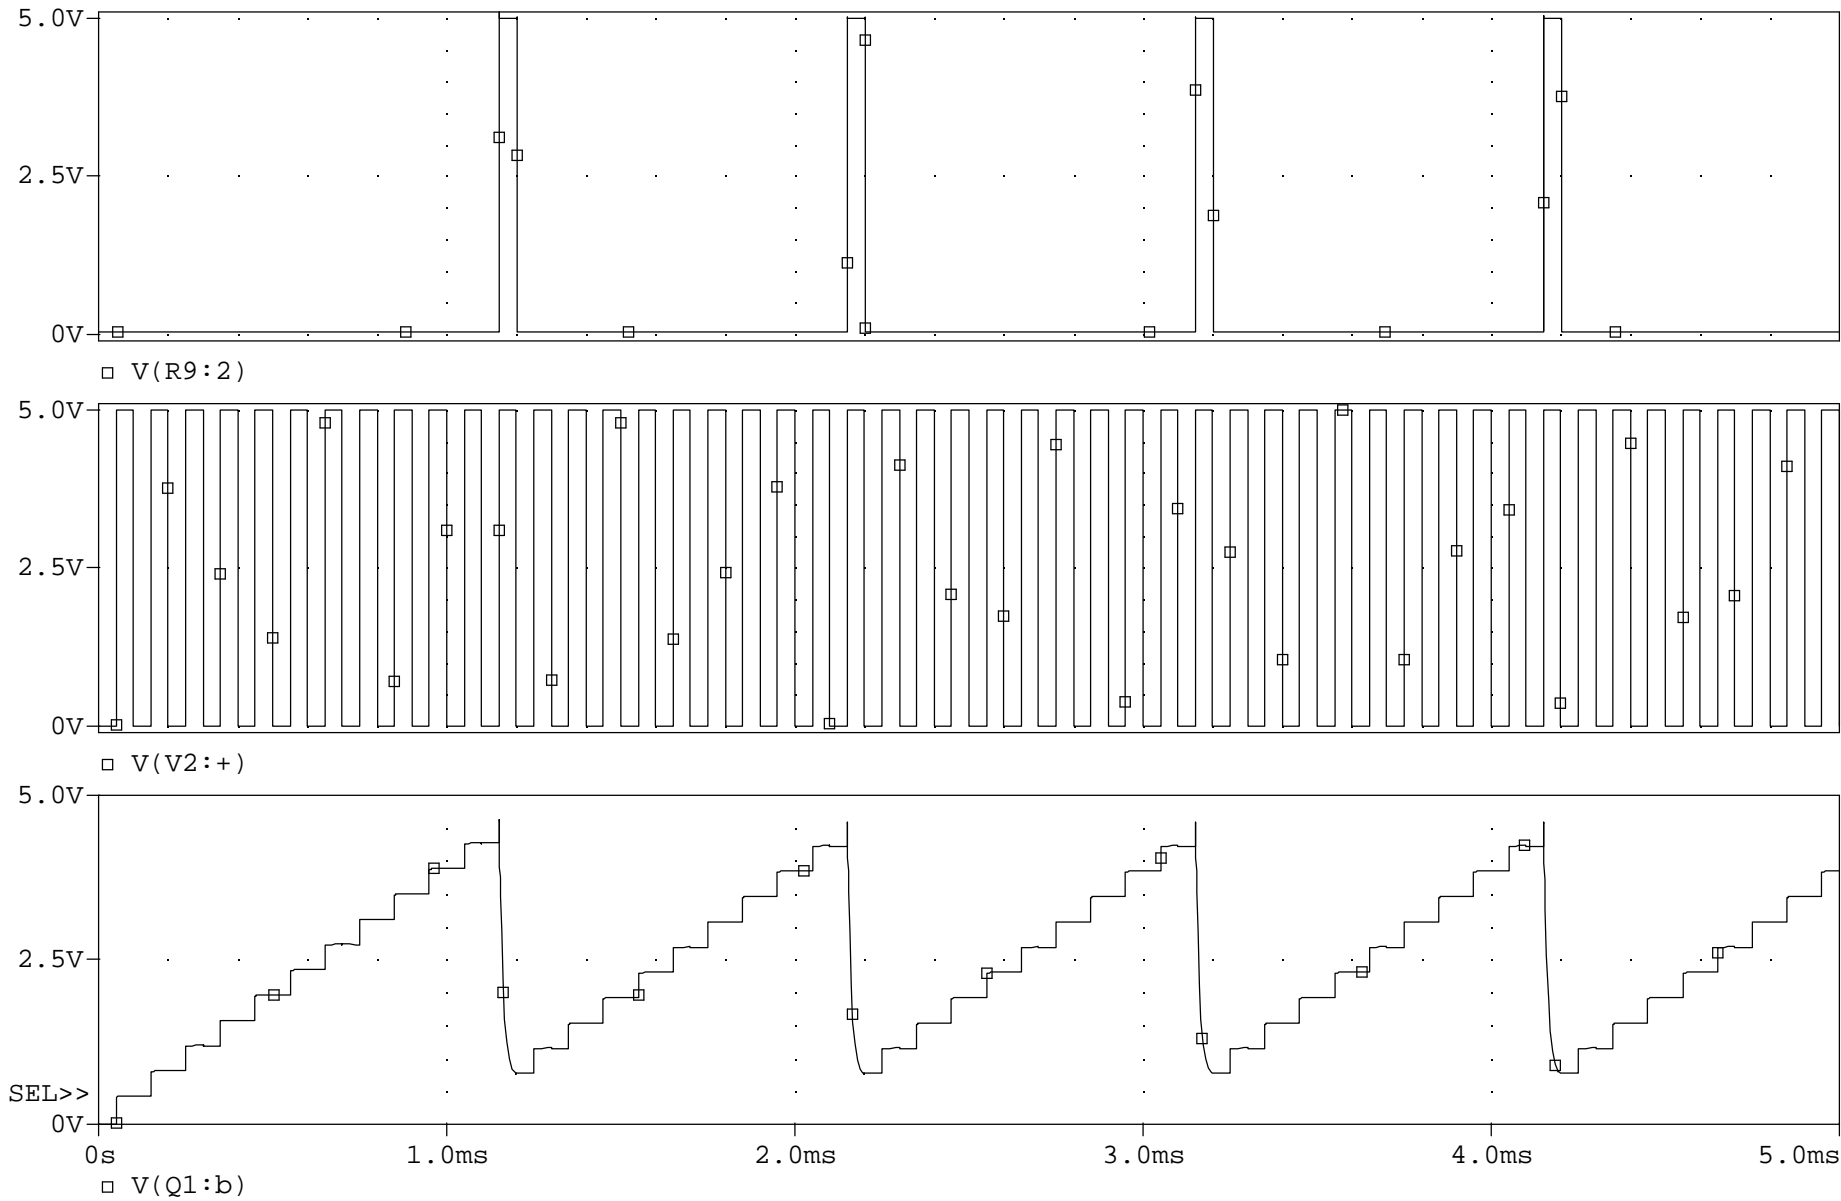

CP-Style-Counter.dat... ANALOG Divide by Ten

		ANALOG INNOVATIONS, Inc. 824 E. CATHEDRAL ROCK DRIVE PHOENIX, AZ 85048-6300 (480) 460-2350 FAX: (480) 460-2142	
Title: Charge Pump Style Divide by Ten			
Size A	FileName: ...CP-Style-Counter-TakeSomePartsOut.sch	REV A	
August 8, 2002, 3:25 PM		Sheet 1 of 1	

CP-Style-Counter-TakeSomePartsOut.dat (active)

□ V(Q3:c)

□ V(C1:1)

□ V(Q1:b)

Time