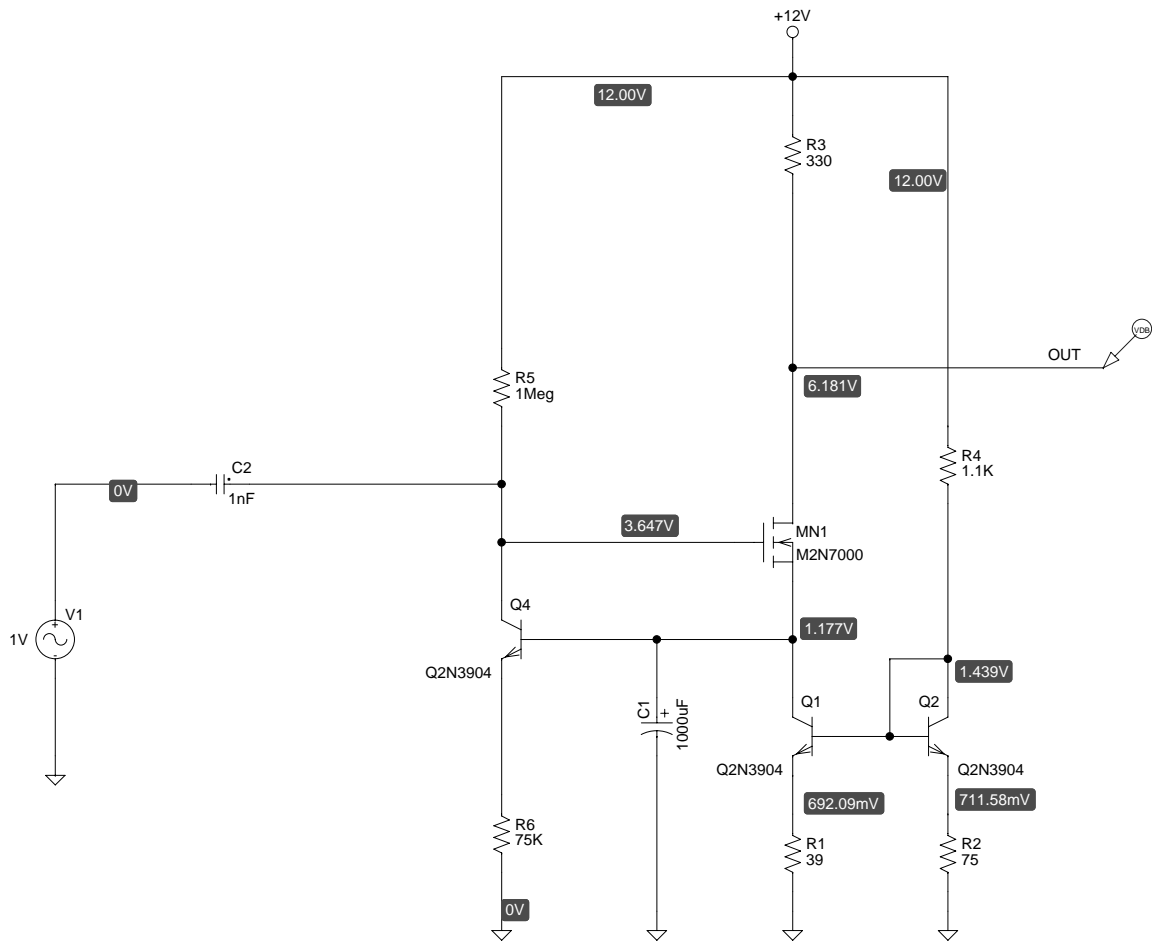

ANALOG INNOVATIONS, Inc.
824 E. CATHEDRAL ROCK DRIVE
PHOENIX, AZ 85048-6300
(480) 460-2350 FAX: (602) 557-0890

Title:
From S.E.D Antagonist Post

Size A	FileName: C:\Projects\Expments\SED\CS_MOSFET_2.sch	REV A

August 14, 2011, 9:55 AM

Sheet 1 of 1