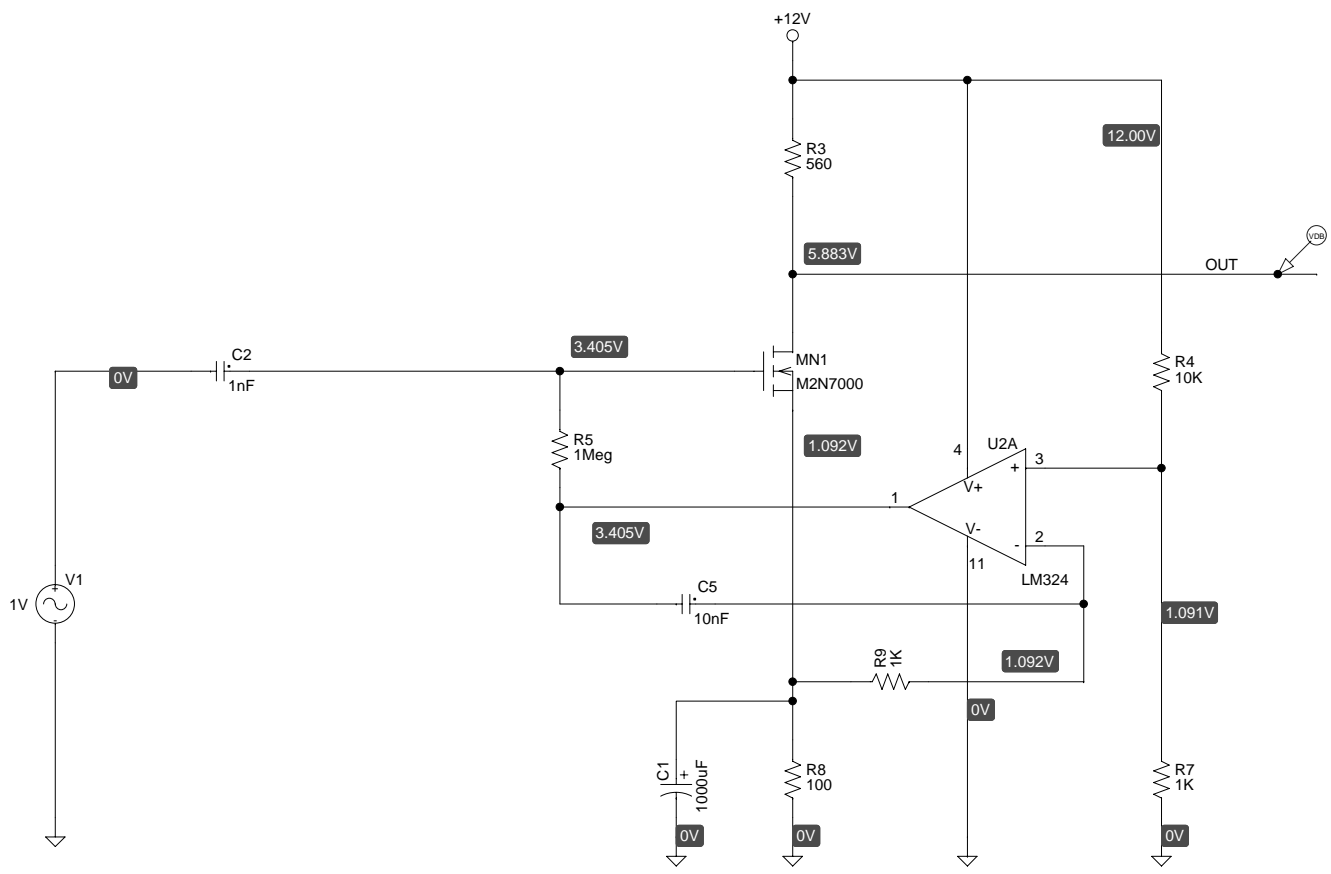

ANALOG INNOVATIONS, Inc.
824 E. CATHEDRAL ROCK DRIVE
PHOENIX, AZ 85048-6300
(480) 460-2350 FAX: (602) 557-0890

Title:
From S.E.D Antagonist Post

Size A	FileName: C:\Projects\Expments\SED\CS_MOSFET_3.sch	REV A

August 14, 2011, 3:39 PM

Sheet 1 of 1