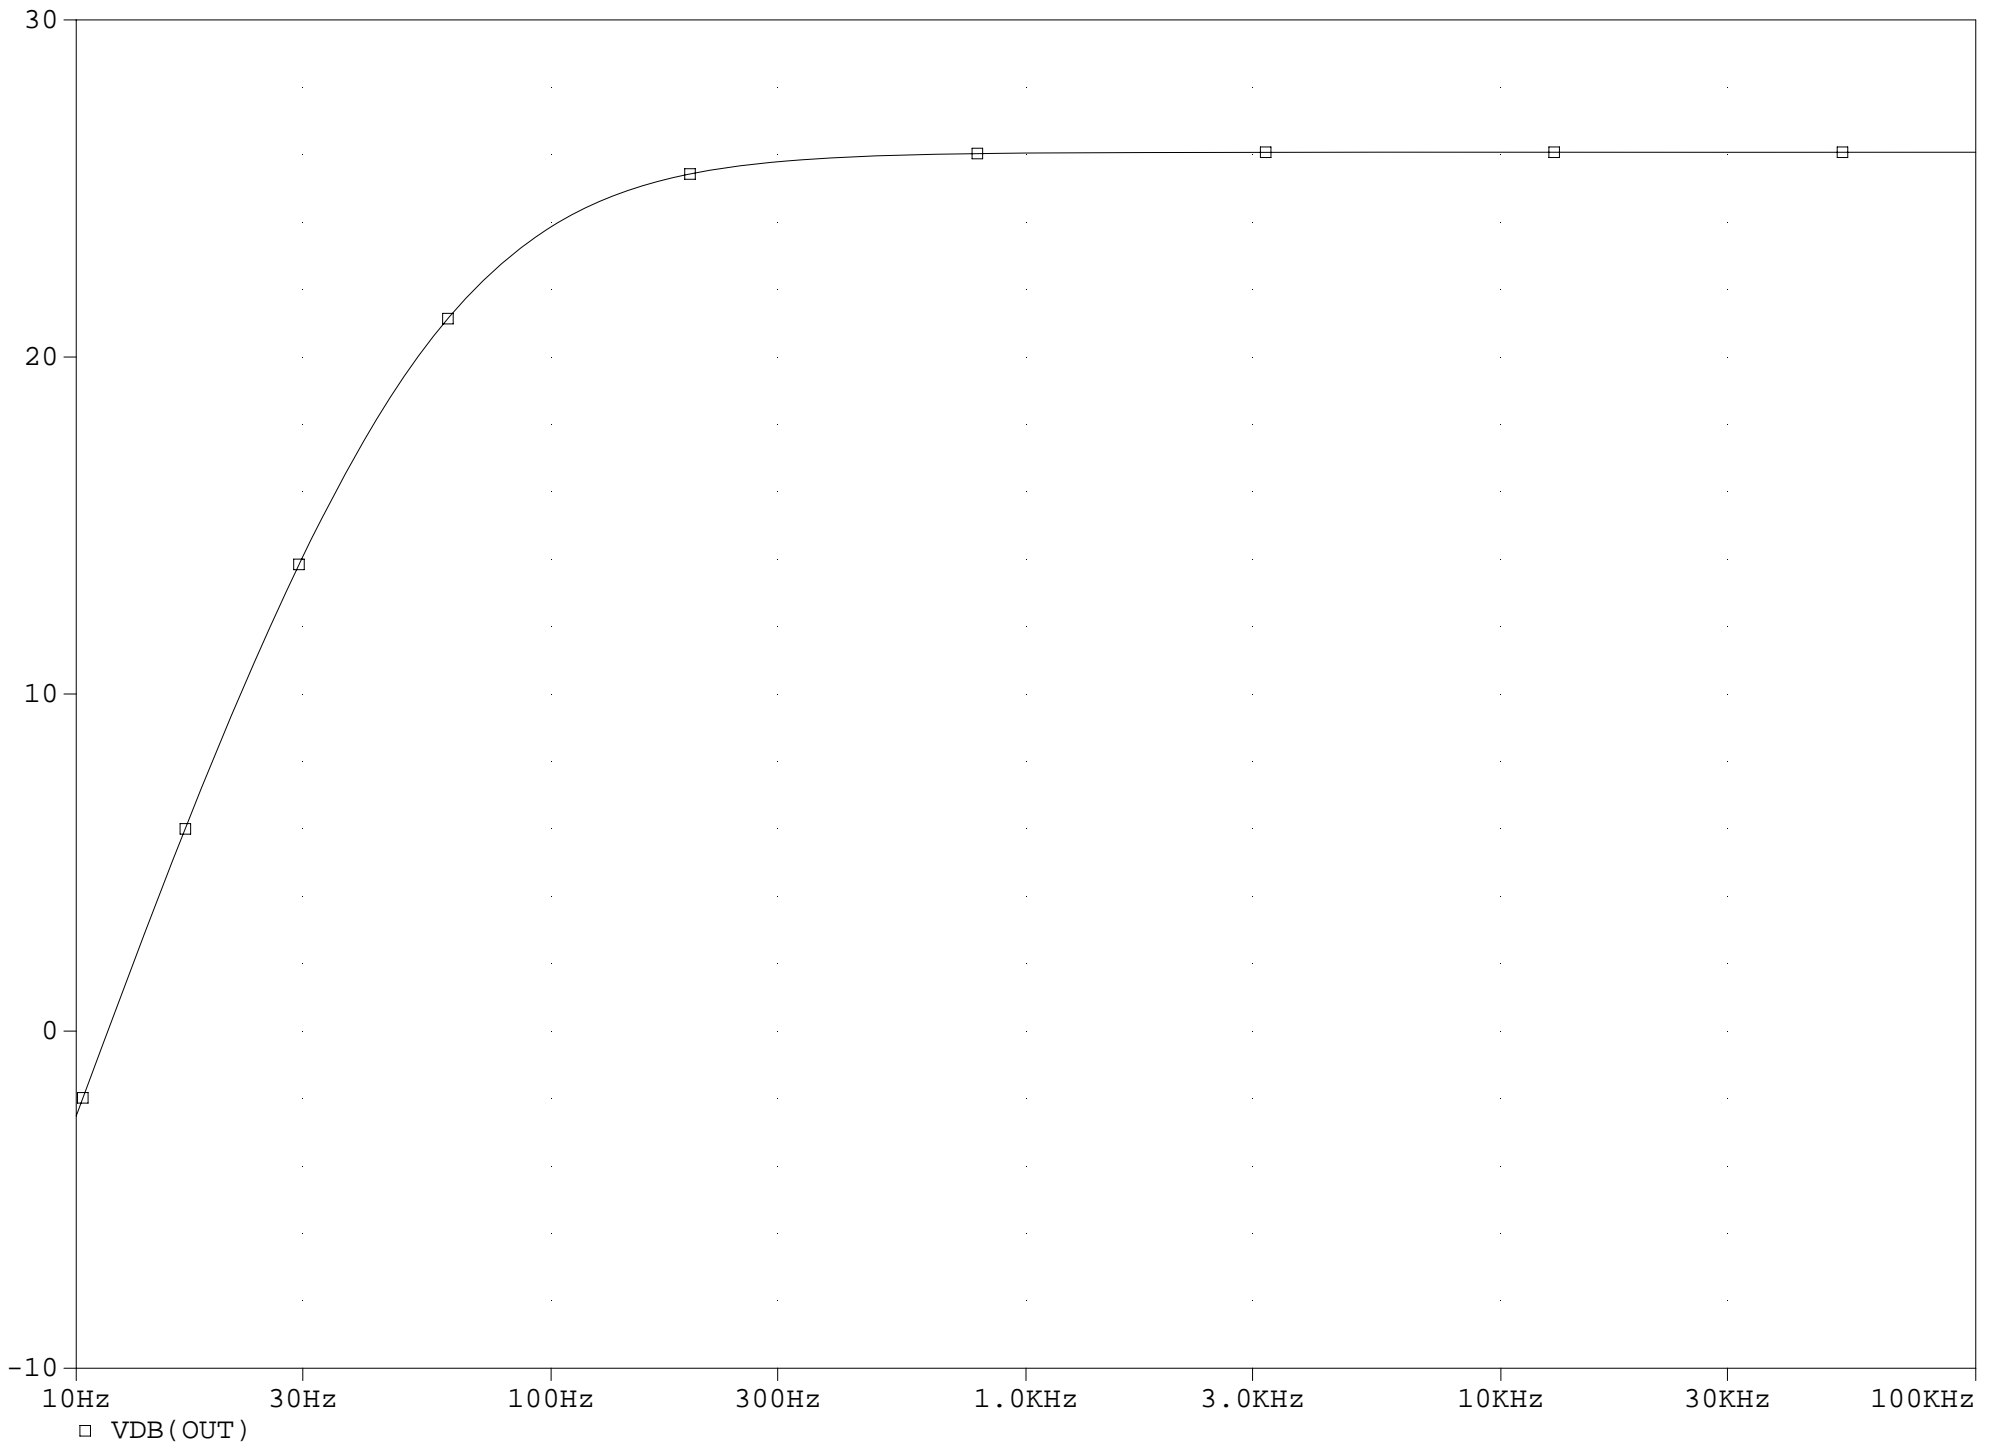

(A) CS_MOSFET.dat (active)

□ VDB(OUT)

Frequency