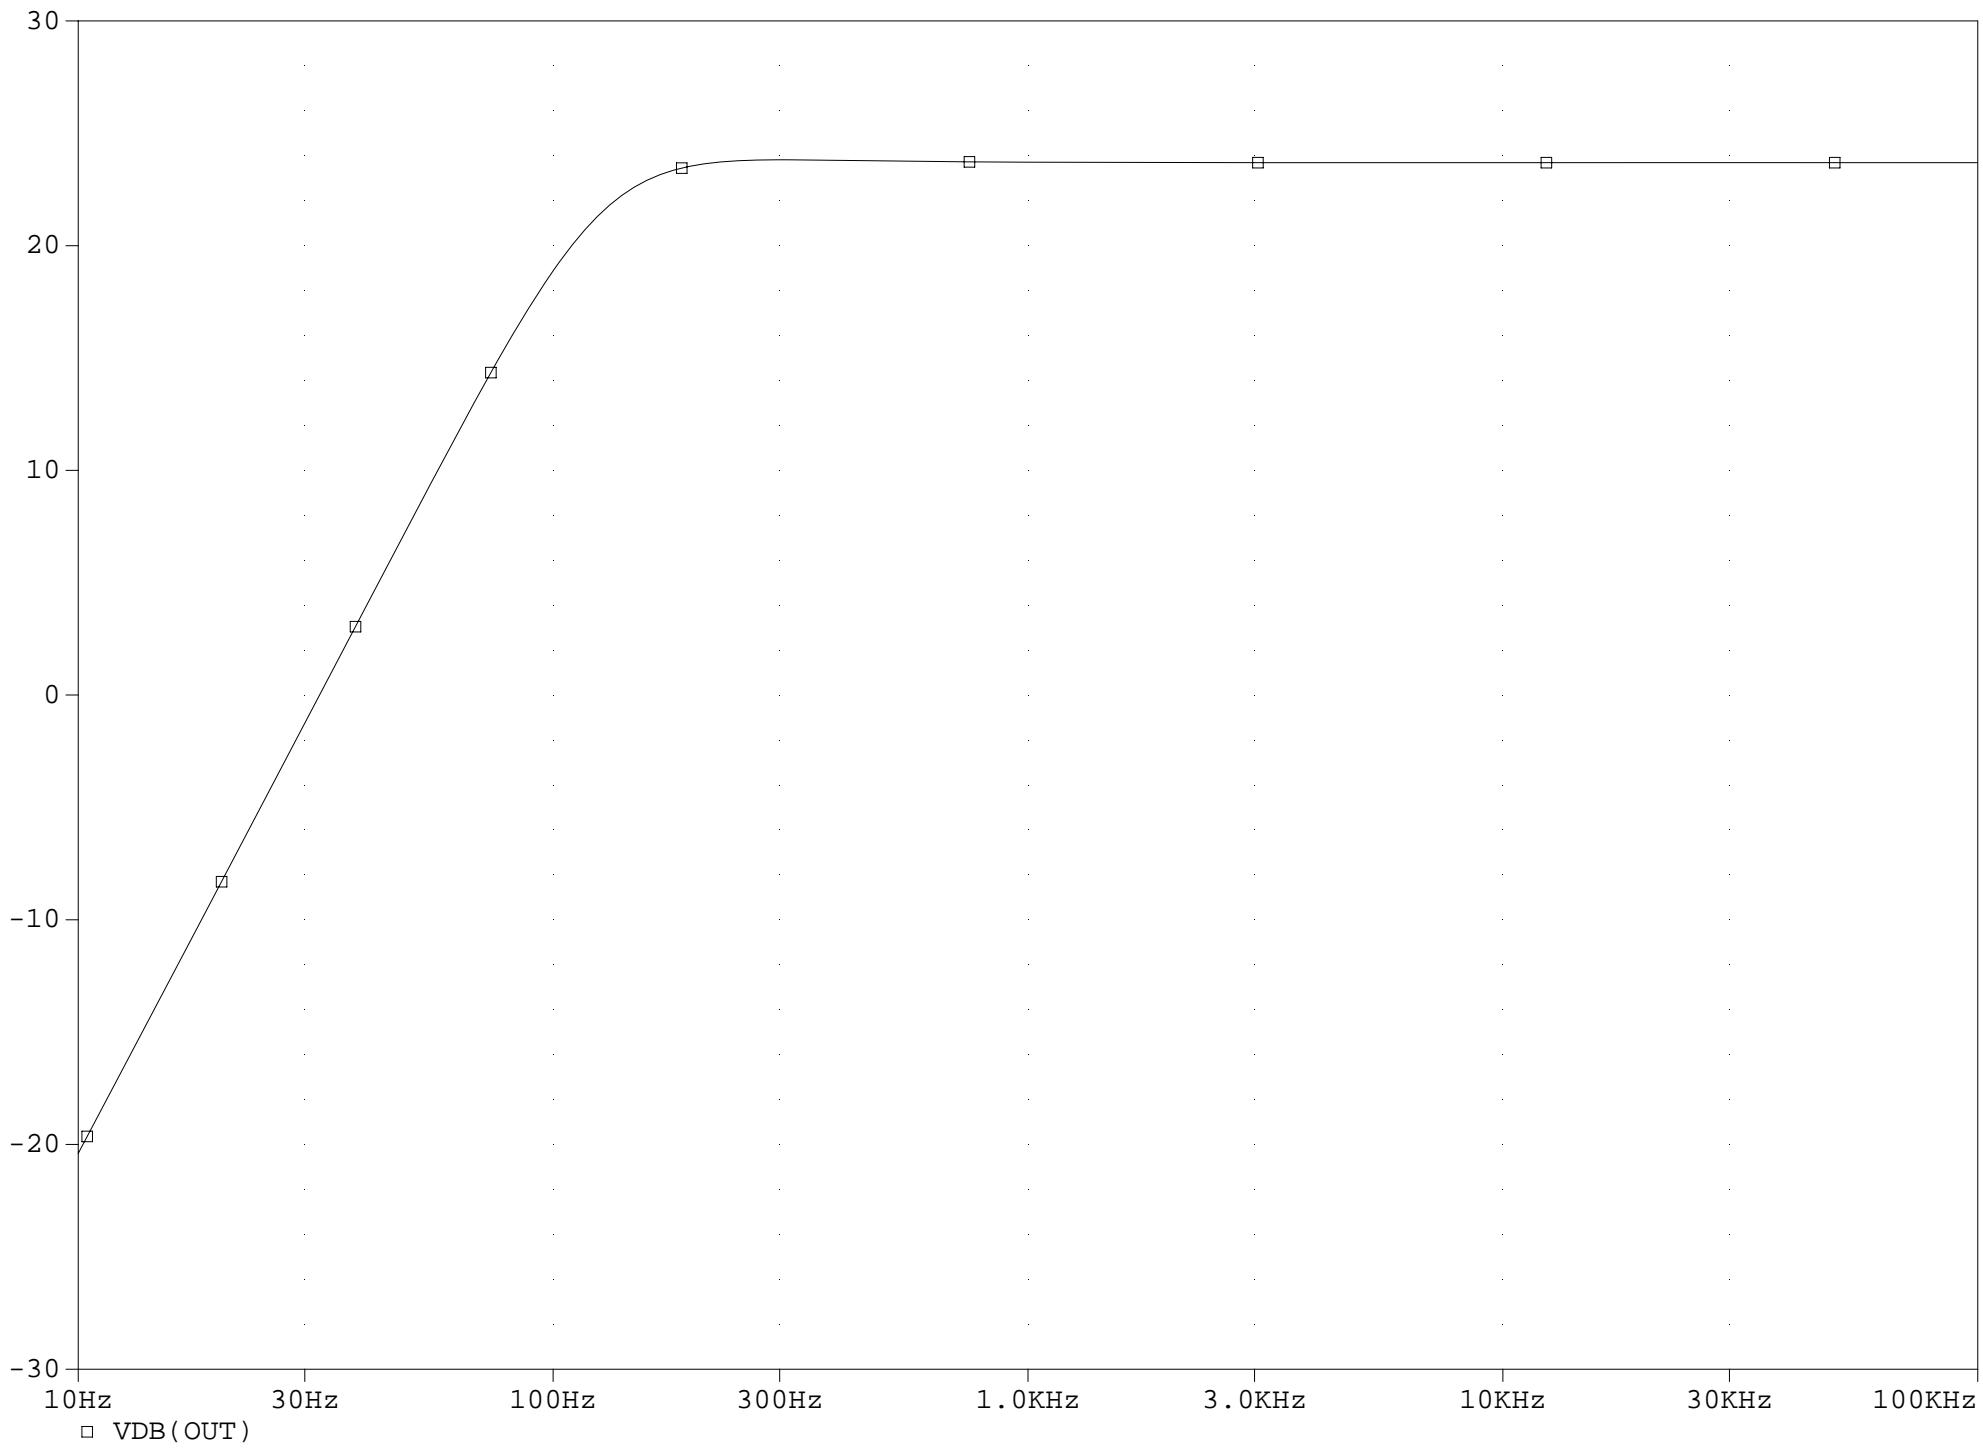

(A) CS_MOSFET_2.dat (active)