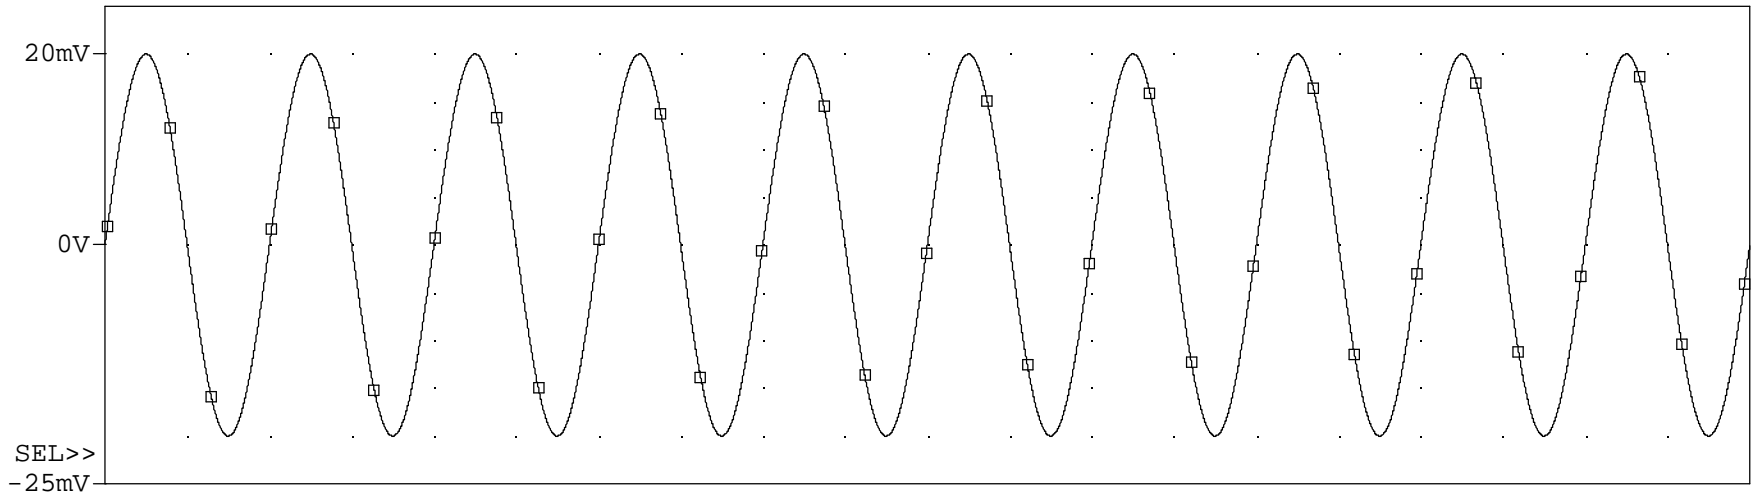

Clamp2 for Larkin

ANALOG INNOVATIONS, INC.
824 E. Cathedral Rock Drive
Phoenix, AZ 85048-6300
(480)460-2350

Temperature(s): 27.0

December 26, 2007