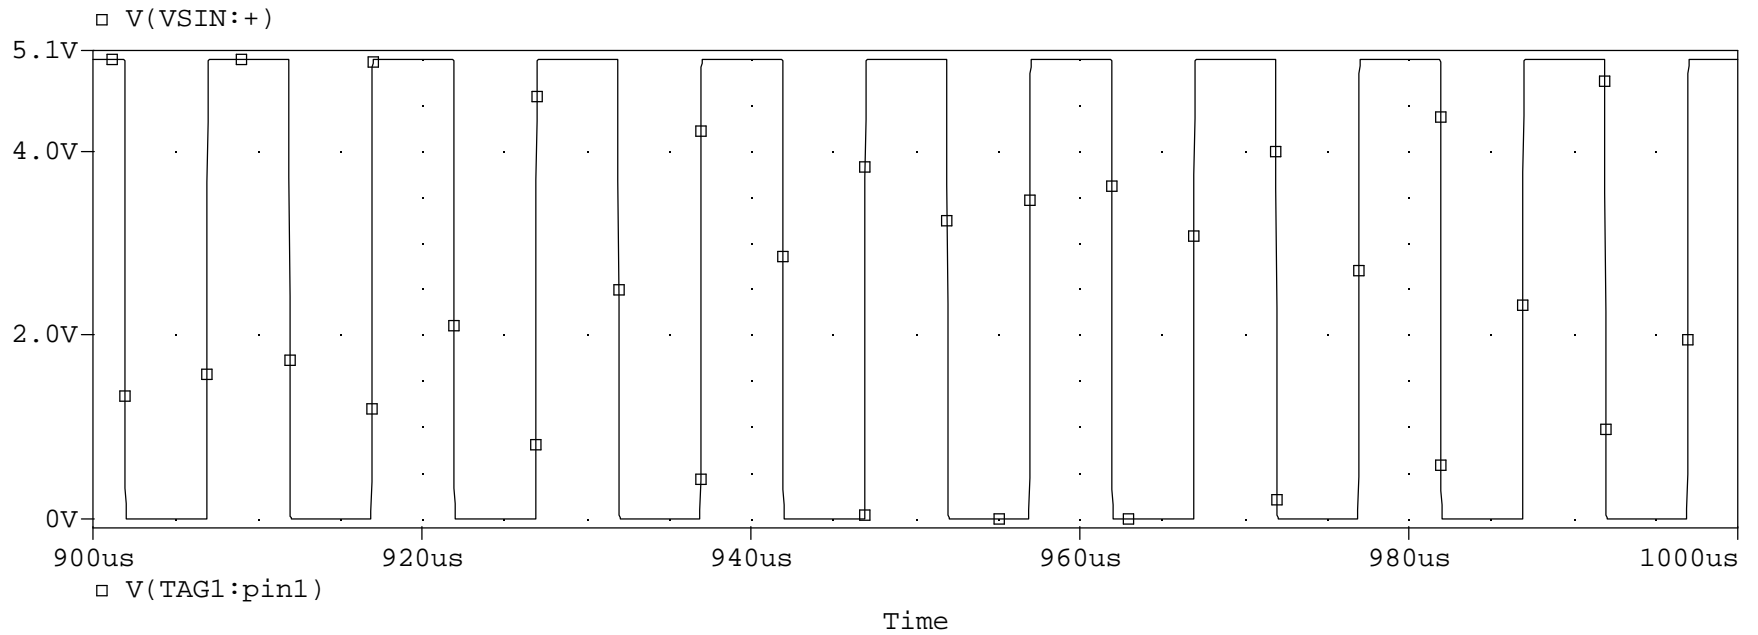

Clamp2 for Larkin

ANALOG INNOVATIONS, INC.
824 E. Cathedral Rock Drive
Phoenix, AZ 85048-6300
(480)460-2350

Temperature(s): 27.0

December 26, 2007