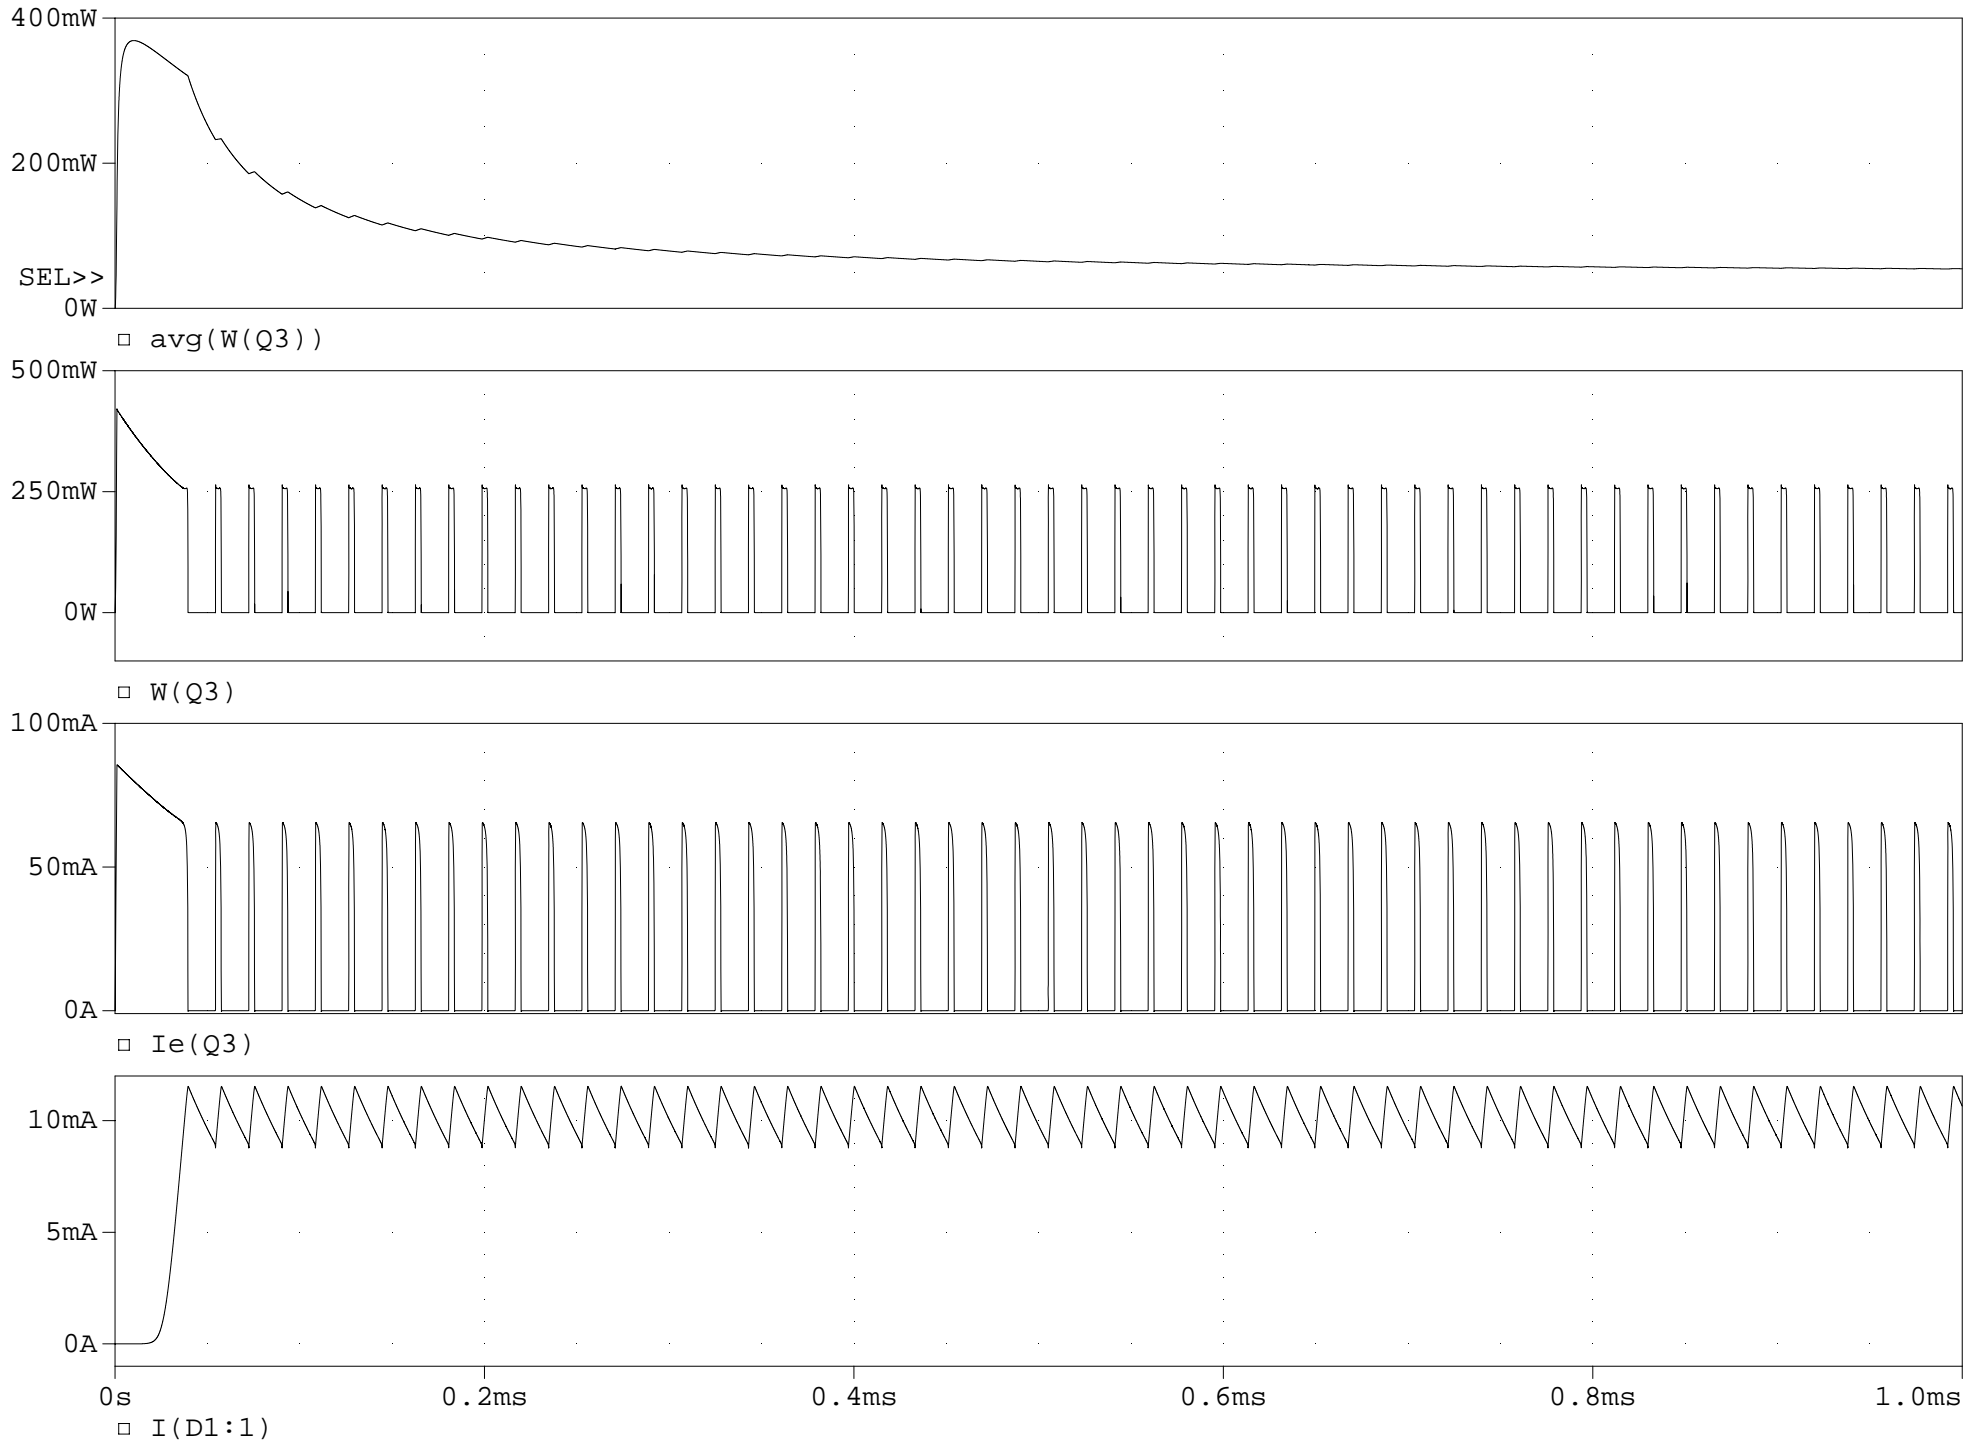

# CurrentSenseAdaptedTo\_LED\_Driving

Time