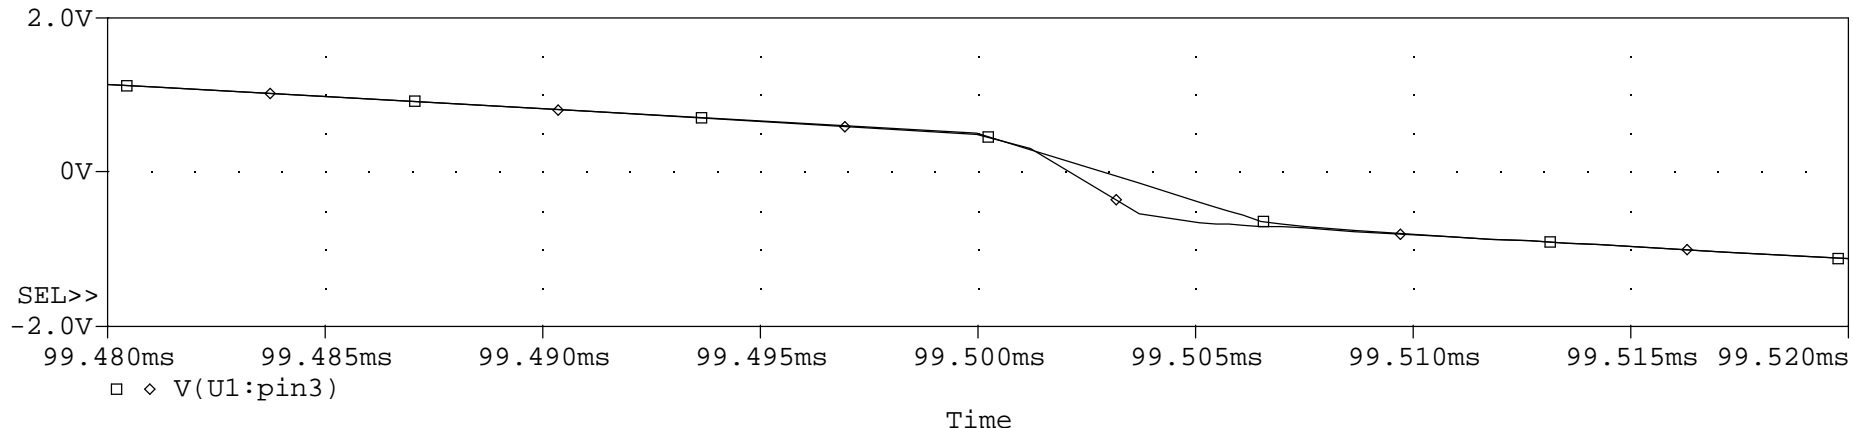

DeadBandSlewOutStage...1V DEADBAND

Analog Innovations, Inc.  
824 E. Cathedral Rock Drive  
Phoenix, AZ 85048-6300  
(480)460-2350

Temperature(s): 27.0

June 13, 2002

DeadBandSlew...CrossOver Region

TIM Distortion and Slew Rate