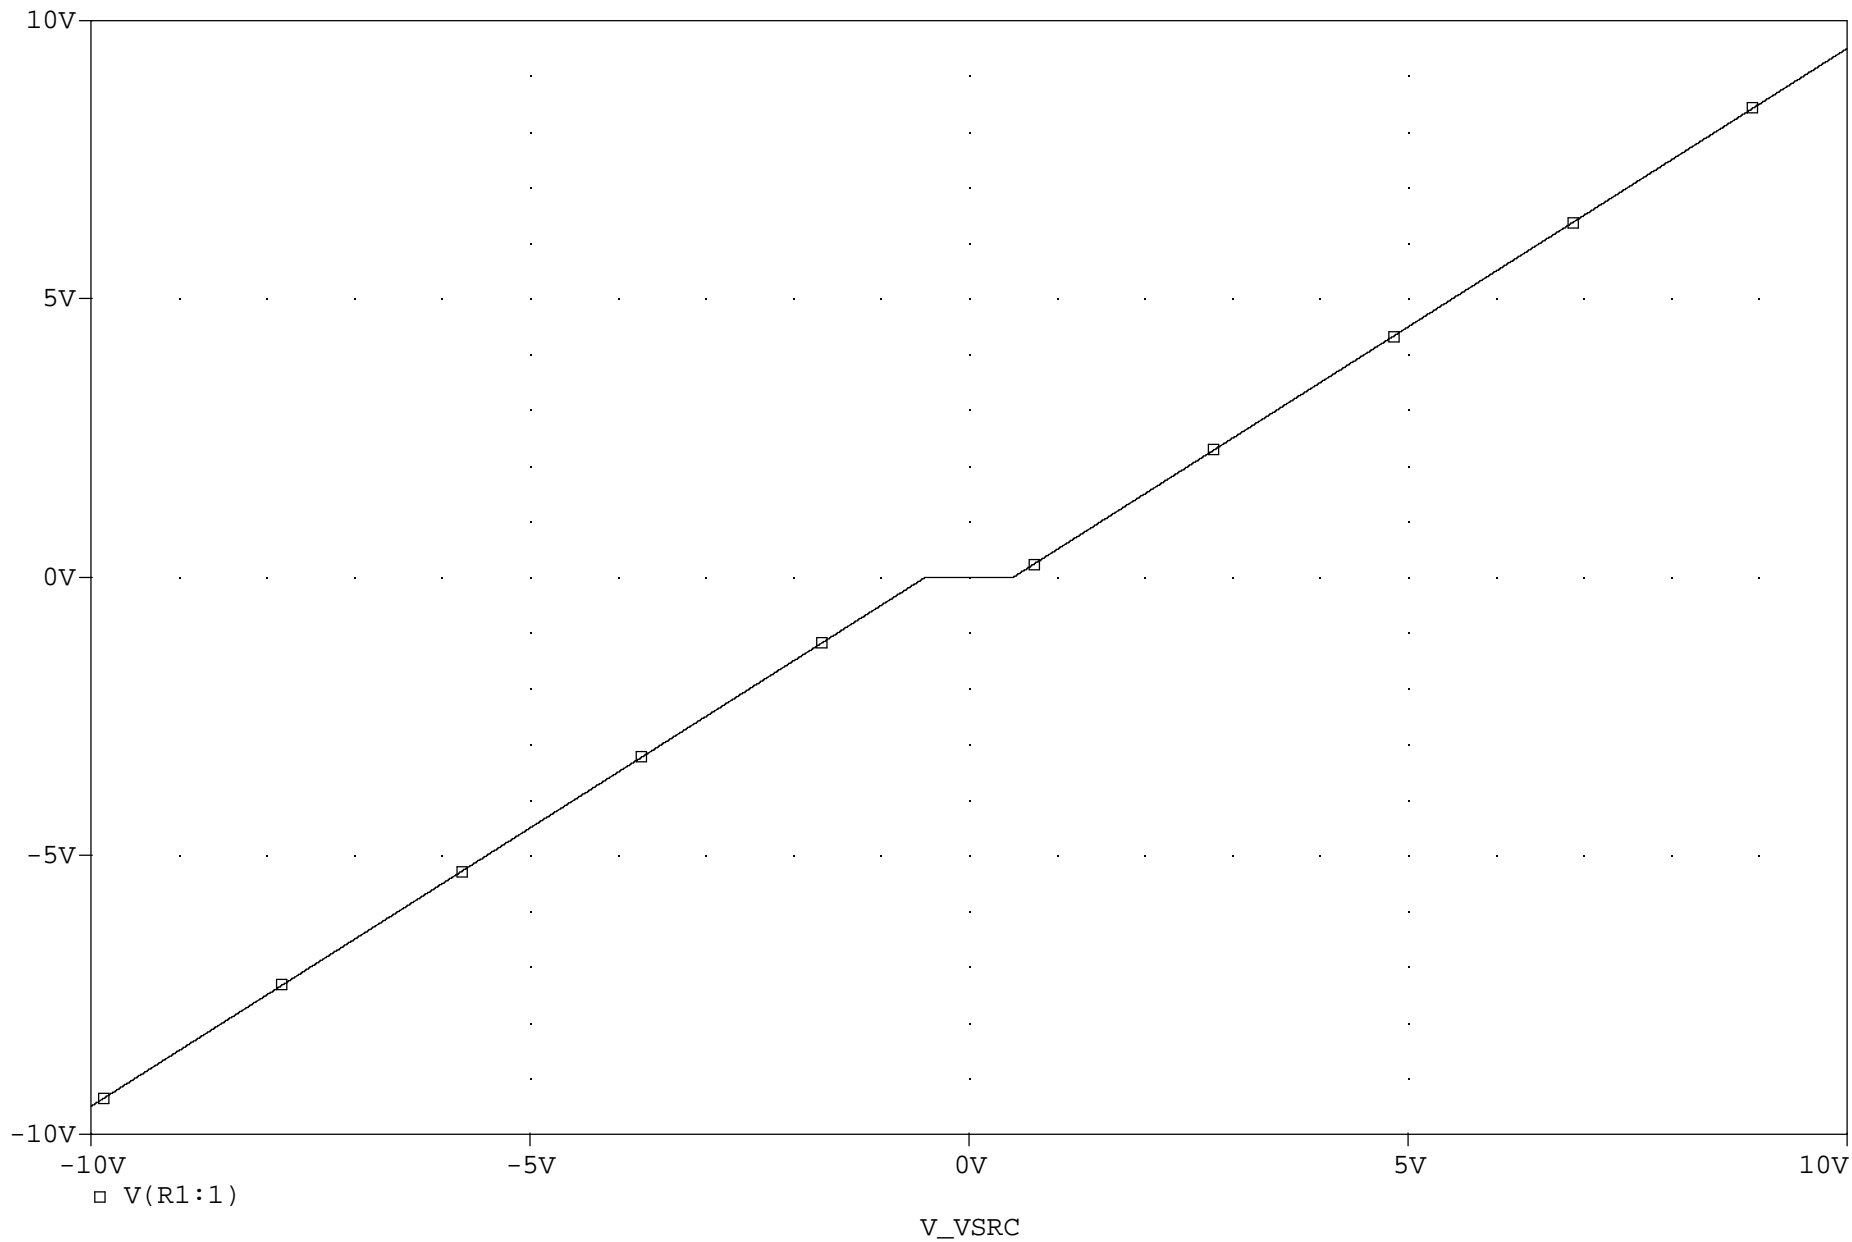

DeadBandSlewOutStage...1V DEADBAND

Analog Innovations, Inc.
824 E. Cathedral Rock Drive
Phoenix, AZ 85048-6300
(480)460-2350

Temperature(s): 27.0

June 13, 2002