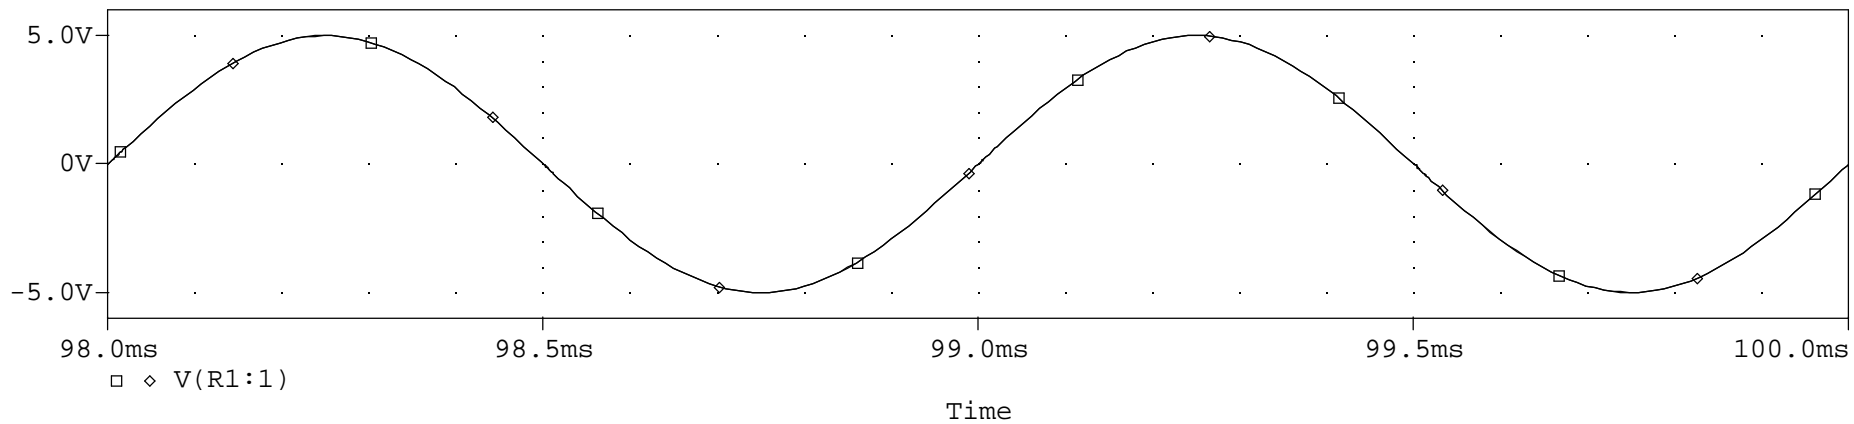

DeadBandSlewOutStage...1V DEADBAND

Analog Innovations, Inc.  
824 E. Cathedral Rock Drive  
Phoenix, AZ 85048-6300  
(480)460-2350

Temperature(s): 27.0

June 13, 2002

DeadBandSlew...CrossOver Region

TIM Distortion and Slew Rate