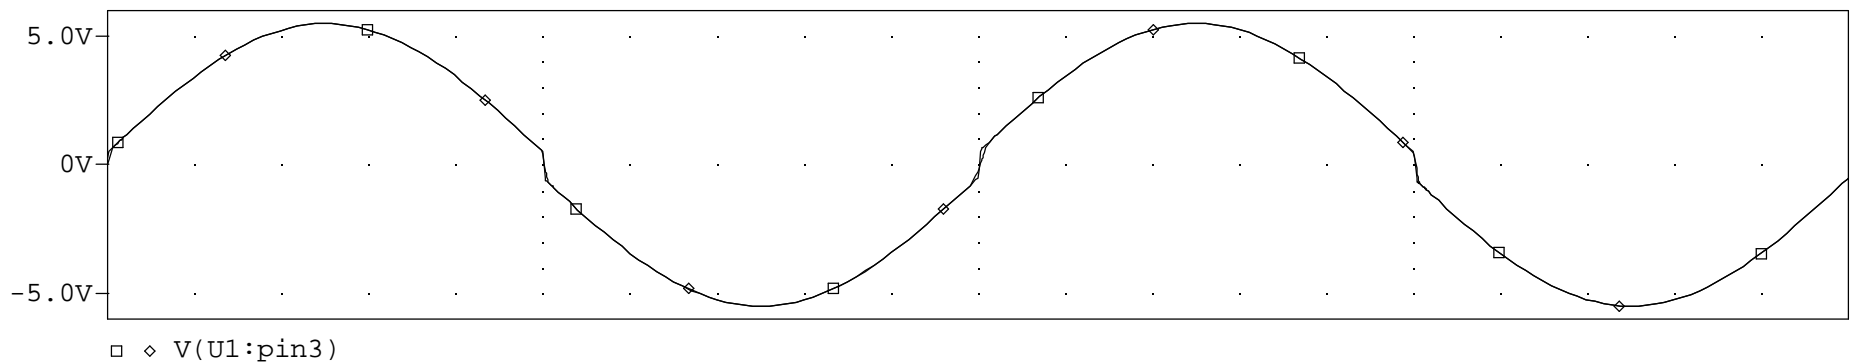

DeadBandSlewOutStage...1V DEADBAND

Analog Innovations, Inc.  
824 E. Cathedral Rock Drive  
Phoenix, AZ 85048-6300  
(480)460-2350

Temperature(s): 27.0

June 13, 2002

DeadBandSlew...CrossOver Region

TIM Distortion and Slew Rate