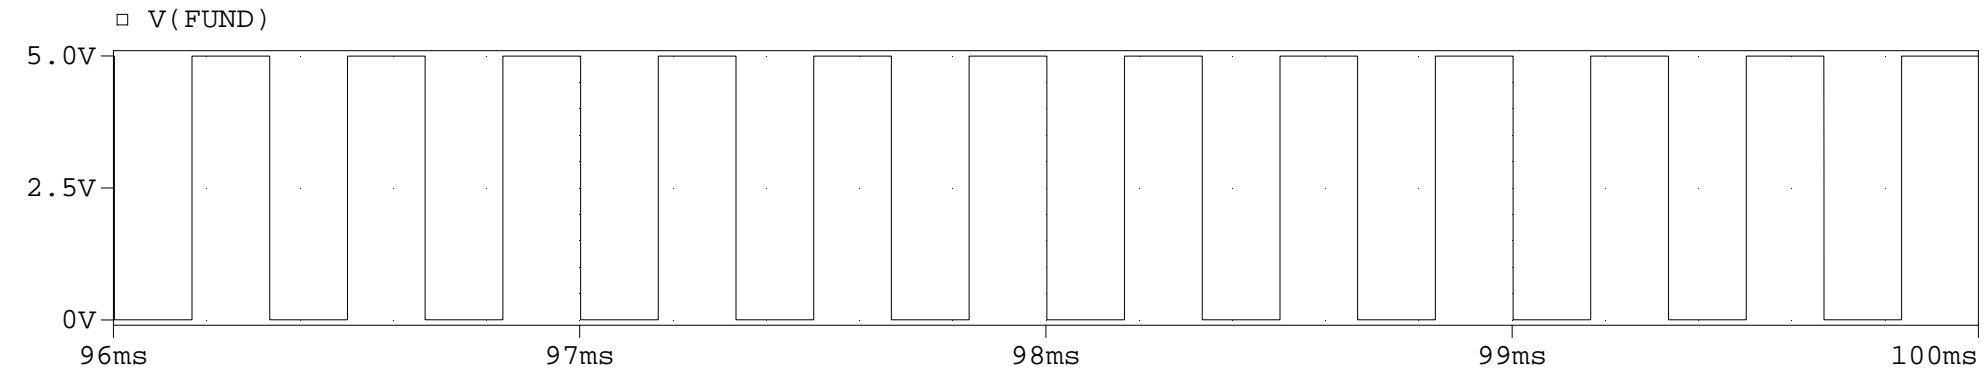

REV
 A

October 17, 2005, 8:52 AM

Sheet 1 of 1

Div3-Symmetric, Redone at 1KHz

Frequency

Time