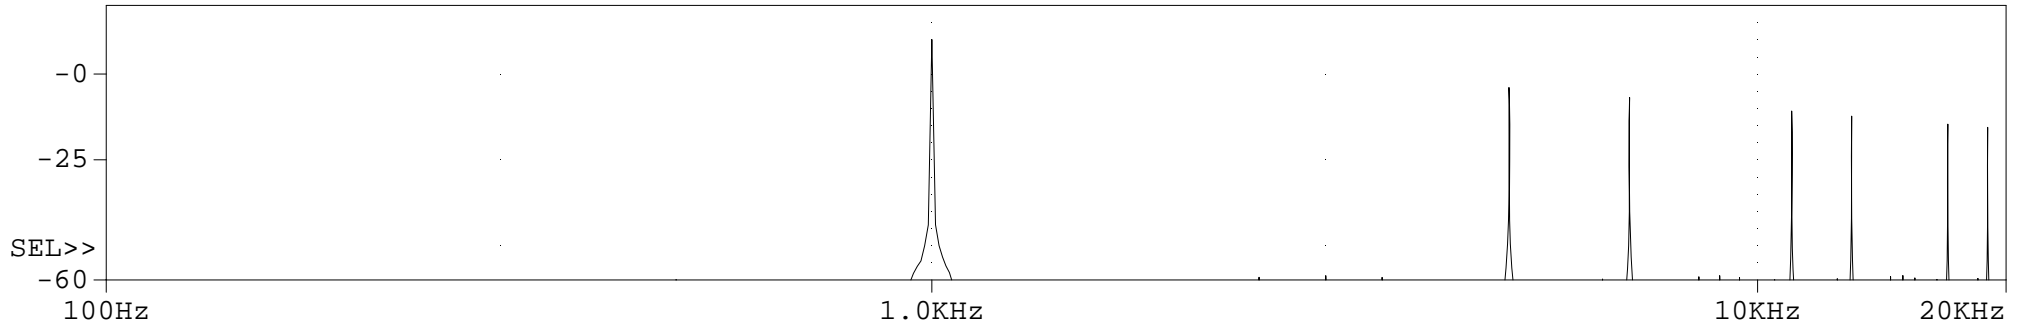

REV
 A

October 17, 2005, 8:52 AM

Sheet 1 of 1

Div3-Symmetric, Redone at 1KHz

Frequency

Time