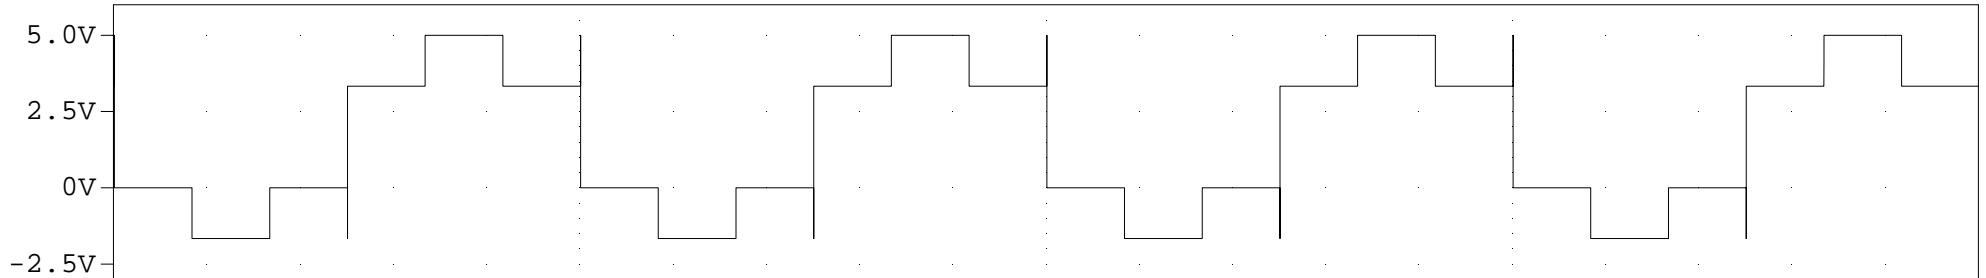

REV
 A

October 17, 2005, 8:52 AM

Sheet 1 of 1

Div3-Symmetric, Redone at 1KHz

Frequency

Time