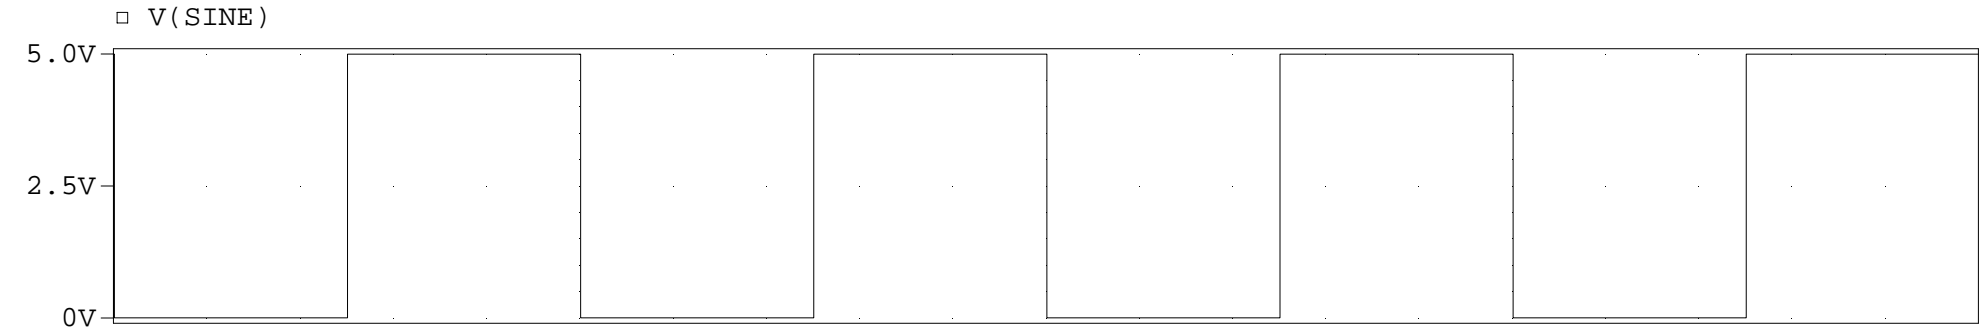

REV
 A

October 17, 2005, 8:52 AM

Sheet 1 of 1

Div3-Symmetric, Redone at 1KHz

Frequency

Time