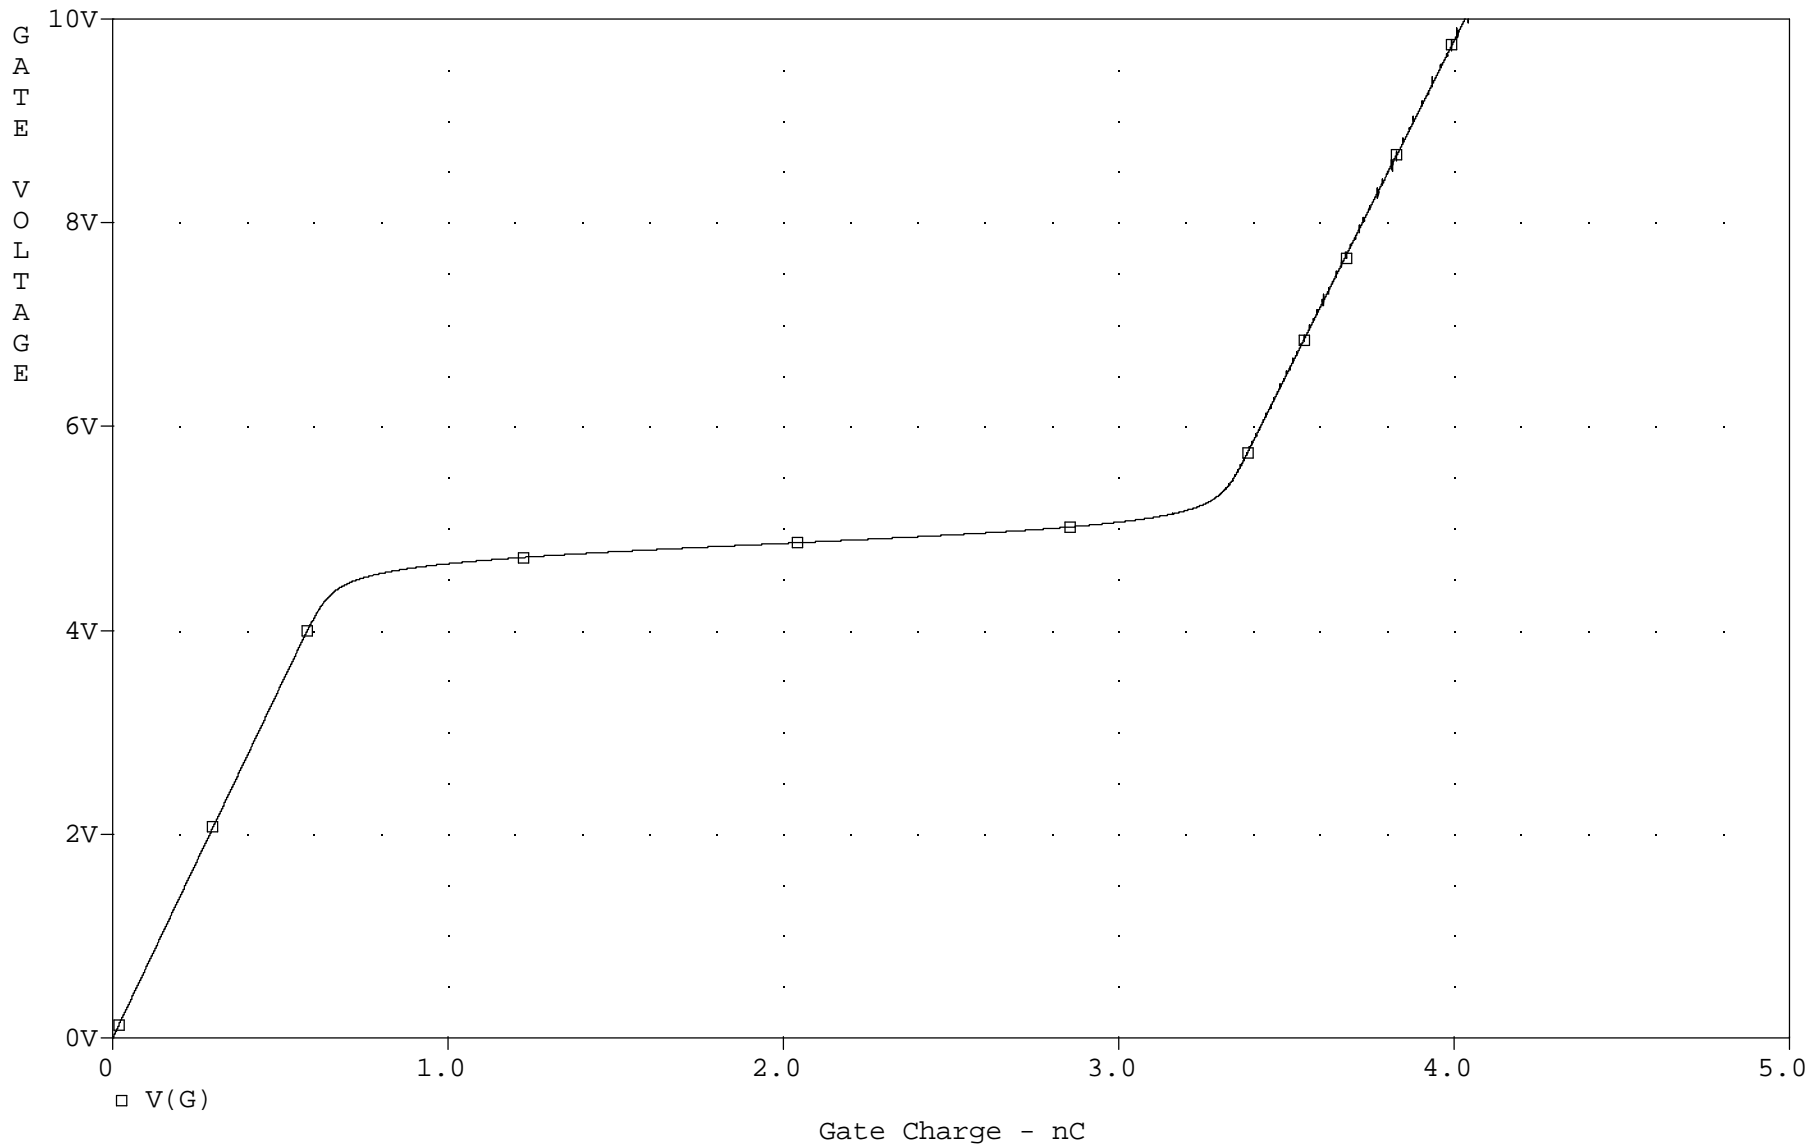

Plot of Gate Charge - FQN1N60C

ANALOG INNOVATIONS, INC.
824 E. Cathedral Rock Drive
Phoenix, AZ 85048-6300
(480)460-2350

Temperature(s): 27.0

August 19, 2007