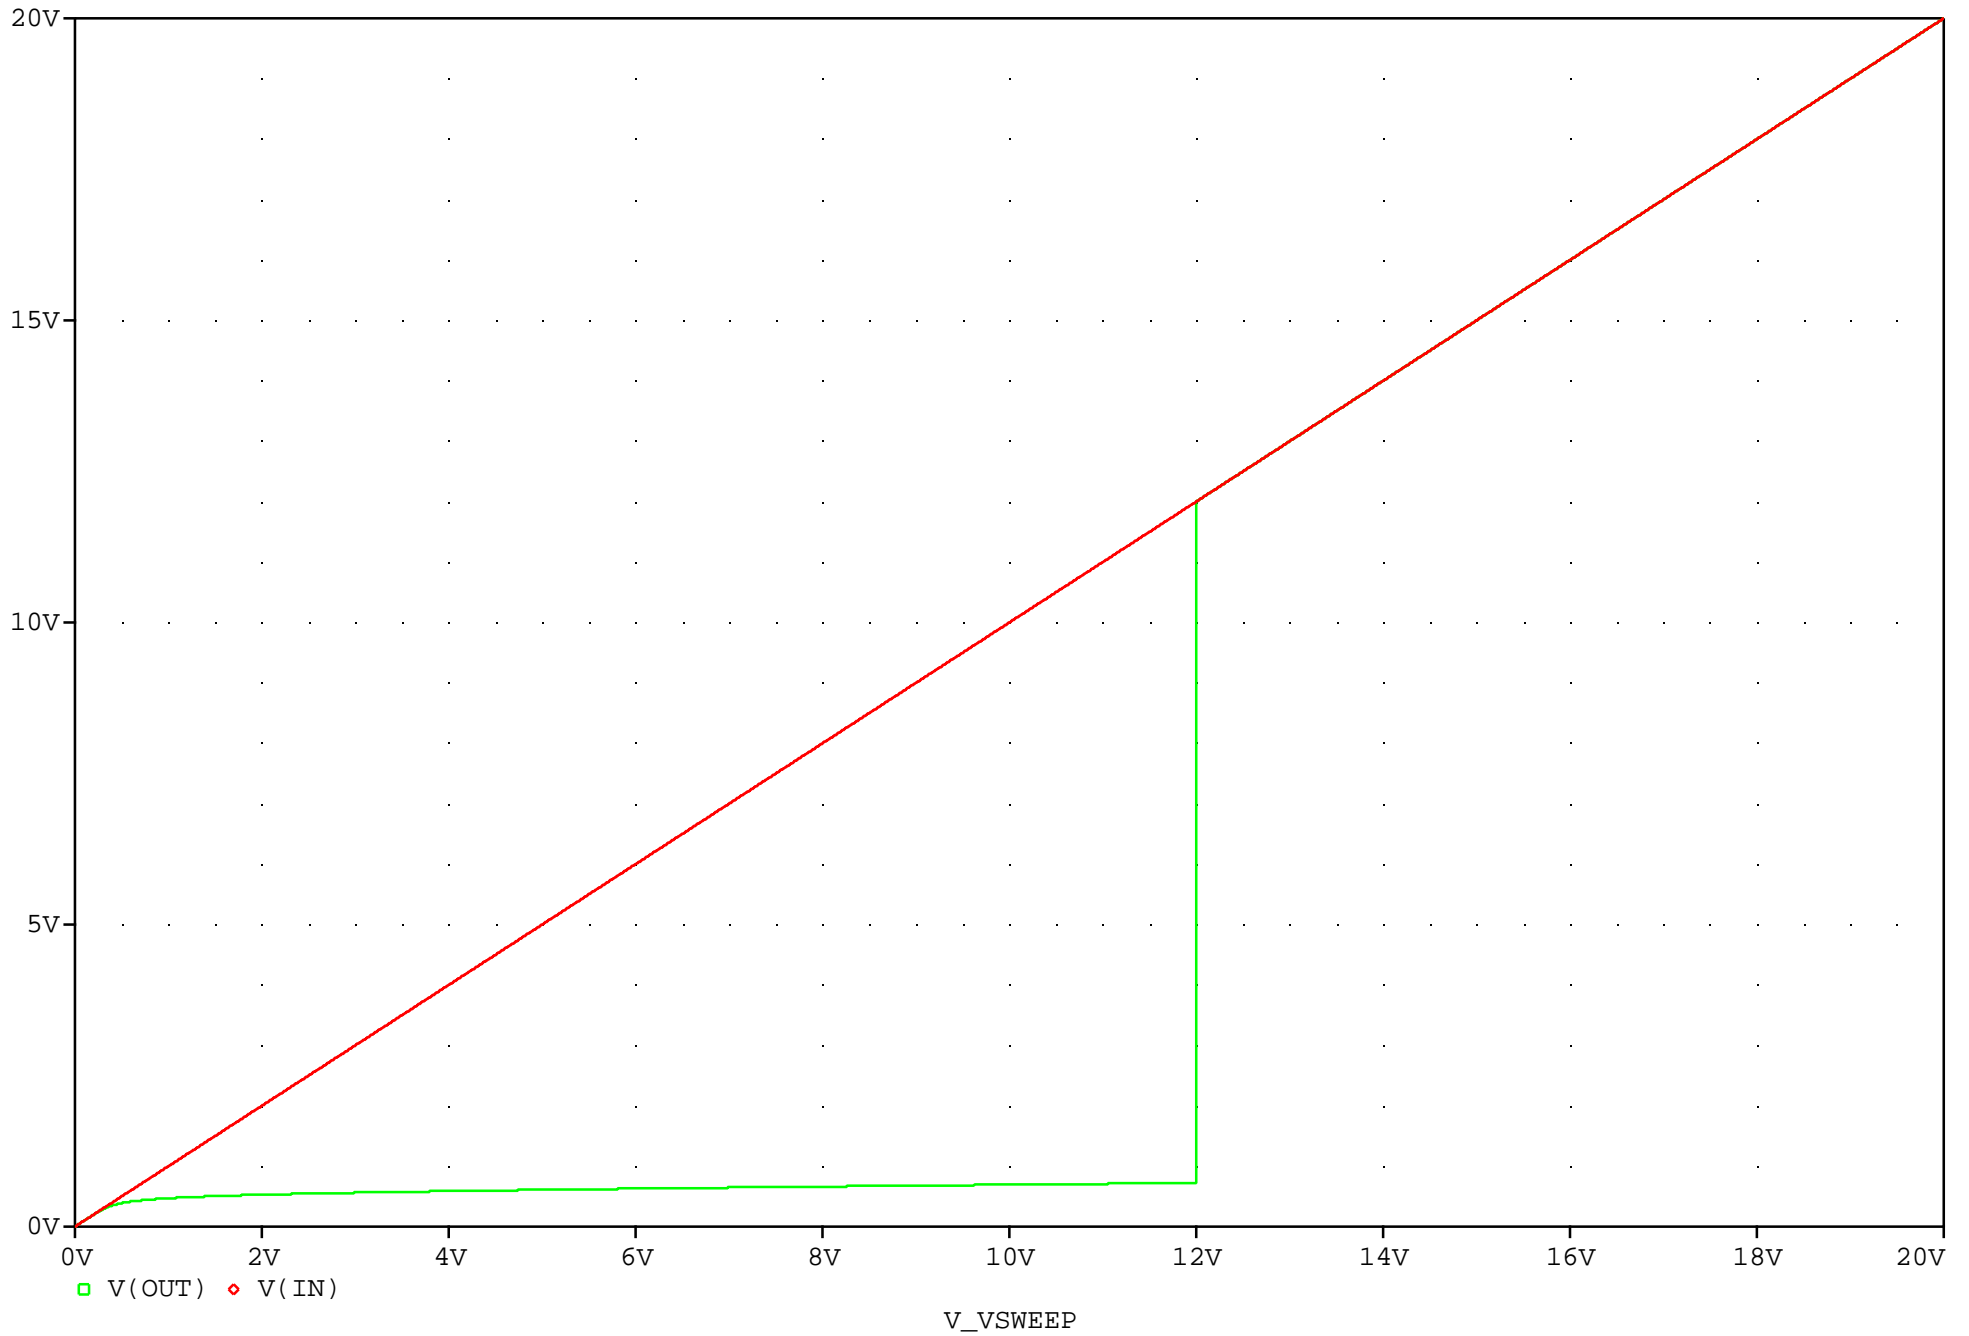

# Level Detect And Follow

		ANALOG INNOVATIONS, Inc. 824 E. CATHEDRAL ROCK DRIVE PHOENIX, AZ 85048-6300 (480) 460-2350 FAX: (480) 460-2142	
Title: Level Detect and Follow - Using an LM339			
Size A	FileName: D:\Projects\Expments\OpAmps\LevelDetectAndFollow-LM339.sch	REV A	
November 15, 2005, 8:18 AM		Sheet 1 of 1	