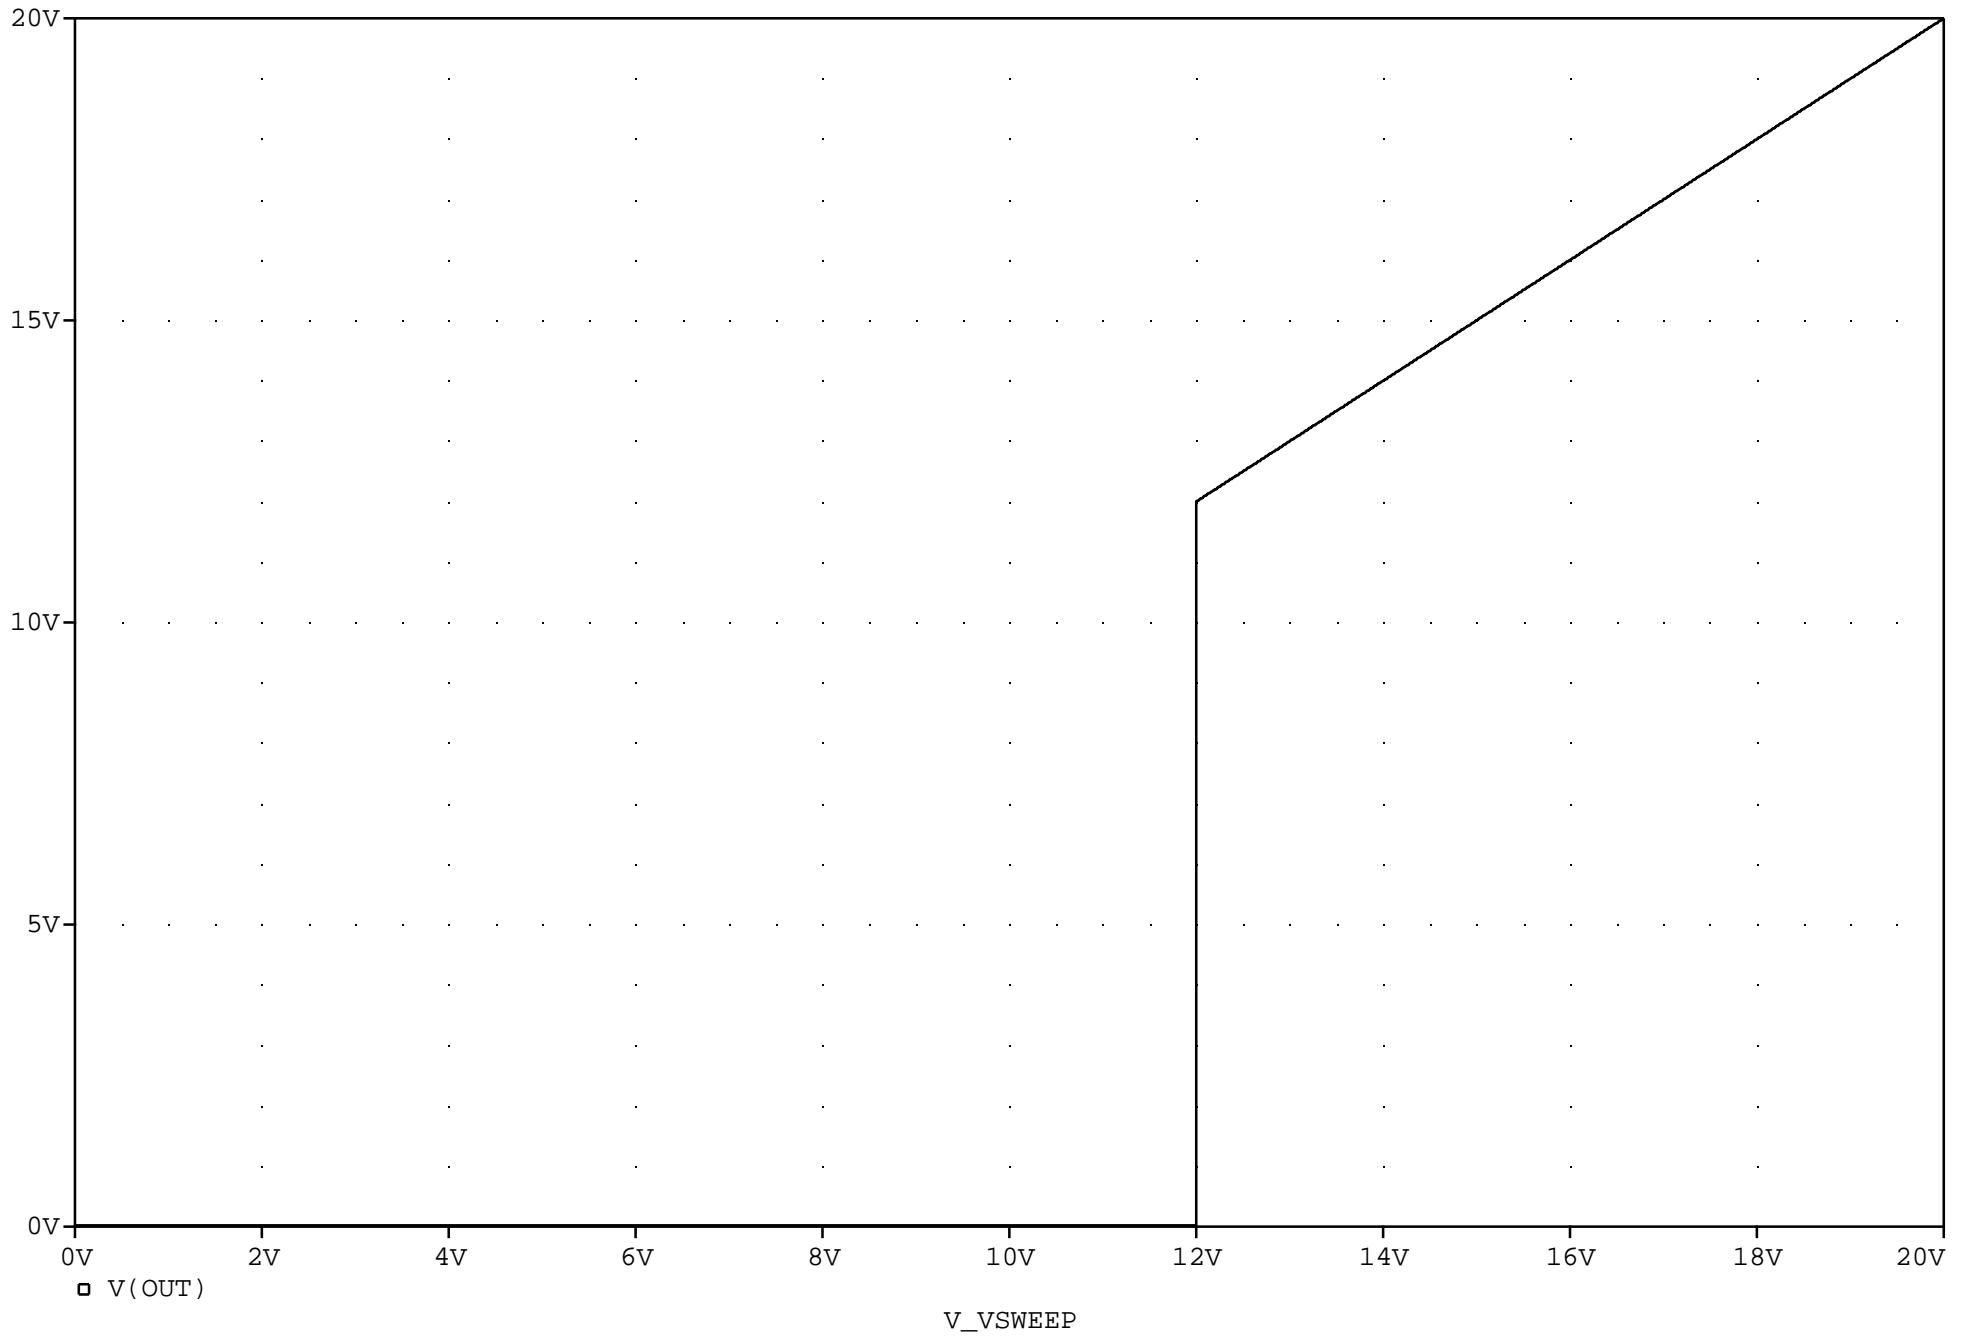

Level Detect And Follow Using an LM339