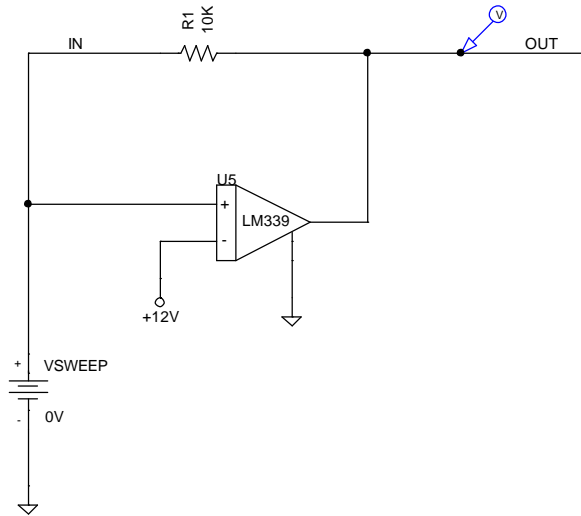

# Level Detect And Follow

		ANALOG INNOVATIONS, Inc. 824 E. CATHEDRAL ROCK DRIVE PHOENIX, AZ 85048-6300 (480) 460-2350 FAX: (480) 460-2142	
Title: Level Detect and Follow - Using an LM339			
Size A	FileName: D:\Projects\Expments\OpAmps\LevelDetectAndFollow-LM339.sch	REV A	
November 15, 2005, 8:18 AM		Sheet 1 of 1	

Level Detect And Follow - TL431