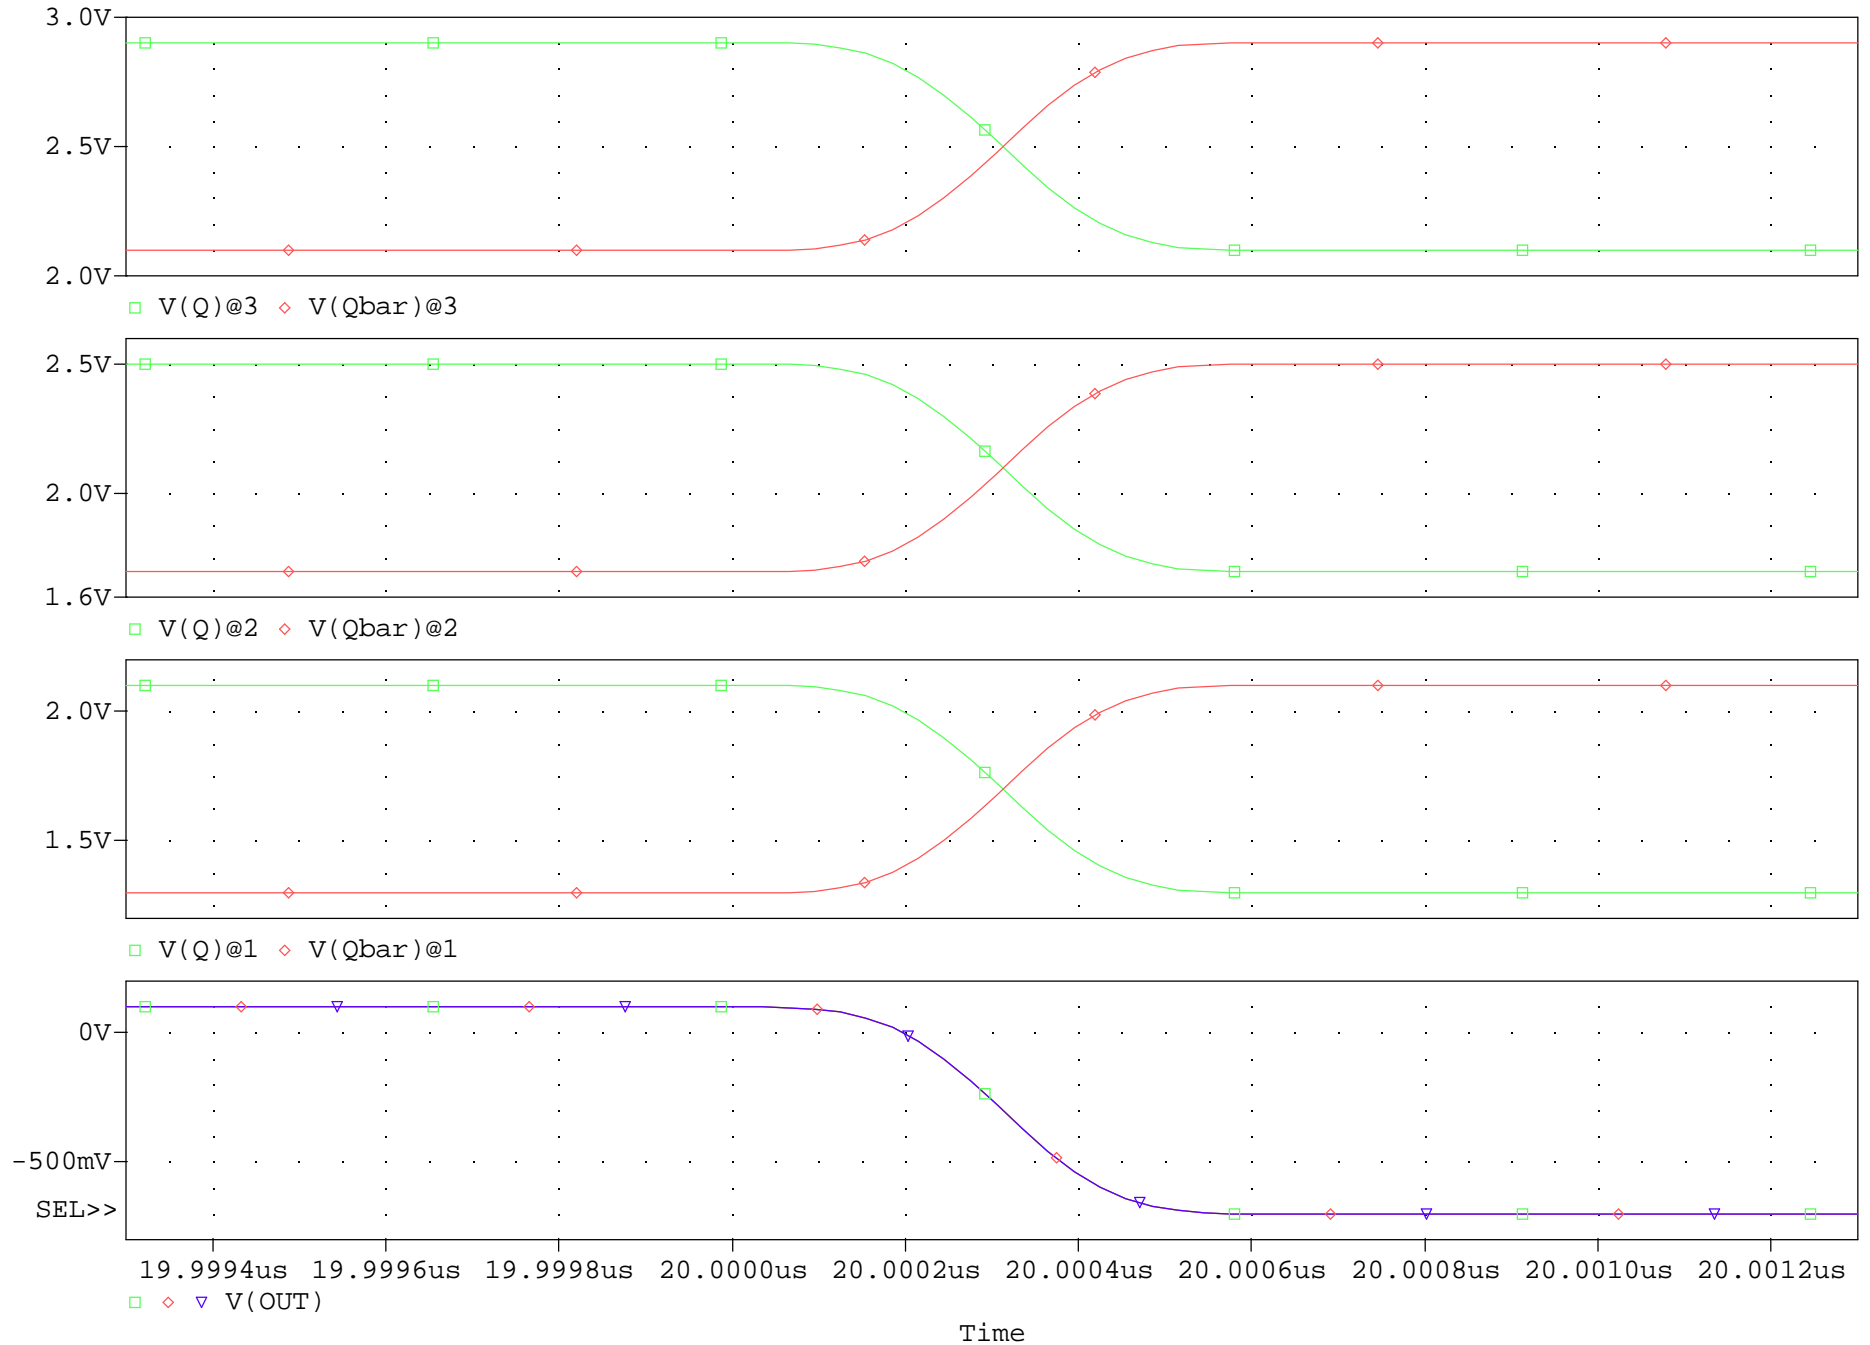

Title: LevelShift, PECL to PHEMT, Independent of VCM		
Size A	FileName: ...\\SEDI\\LevelShift_PECL_to_PHEMT_VCM_Independent.sch	REV A
March 9, 2012		Sheet 1 of 1

LevelShift, PECL to PHEMT, Independent of VCM