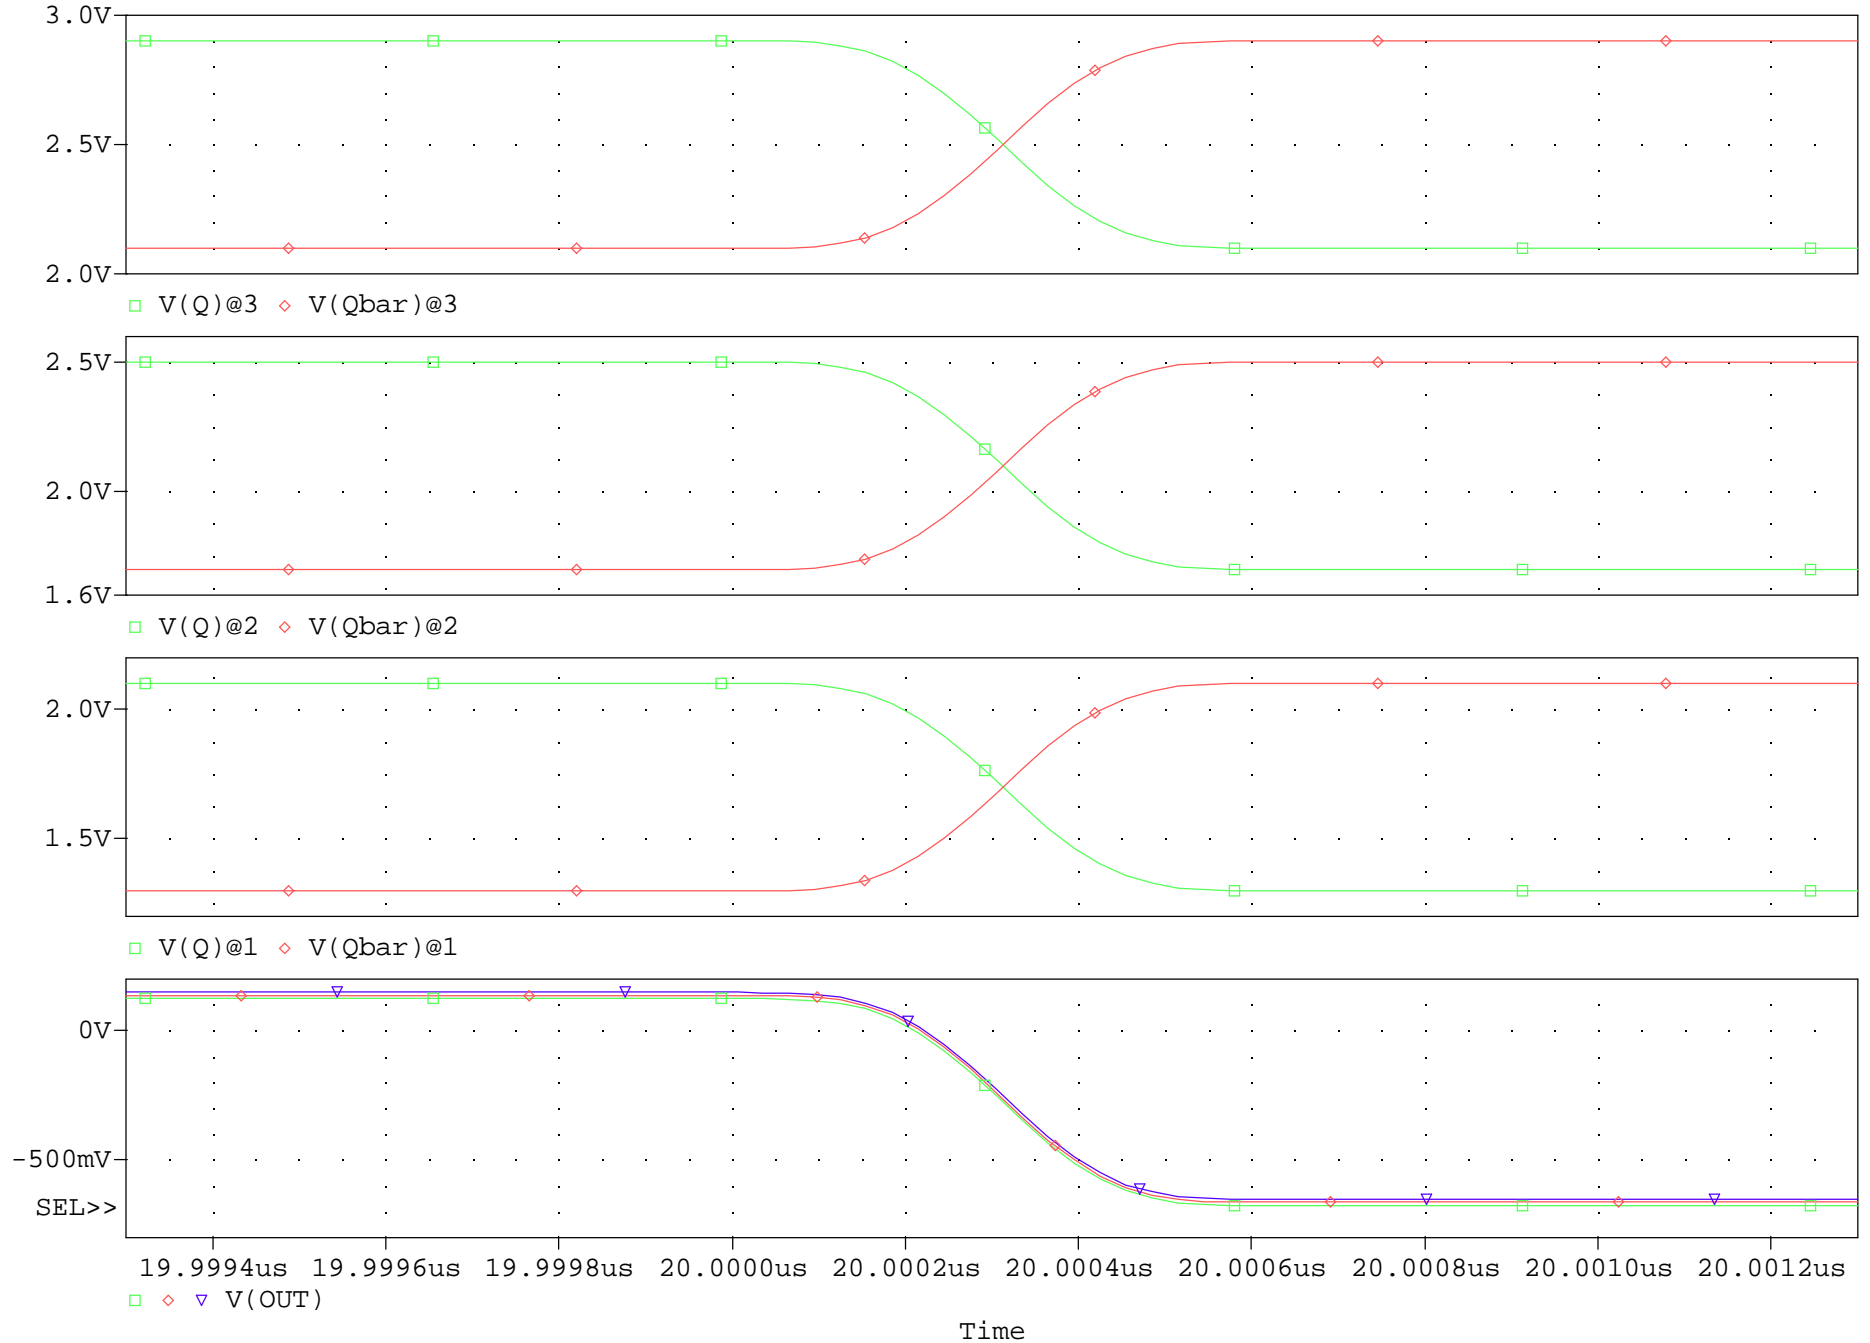

LevelShift_PECL_to_PHEMT_Mirror_Mirror