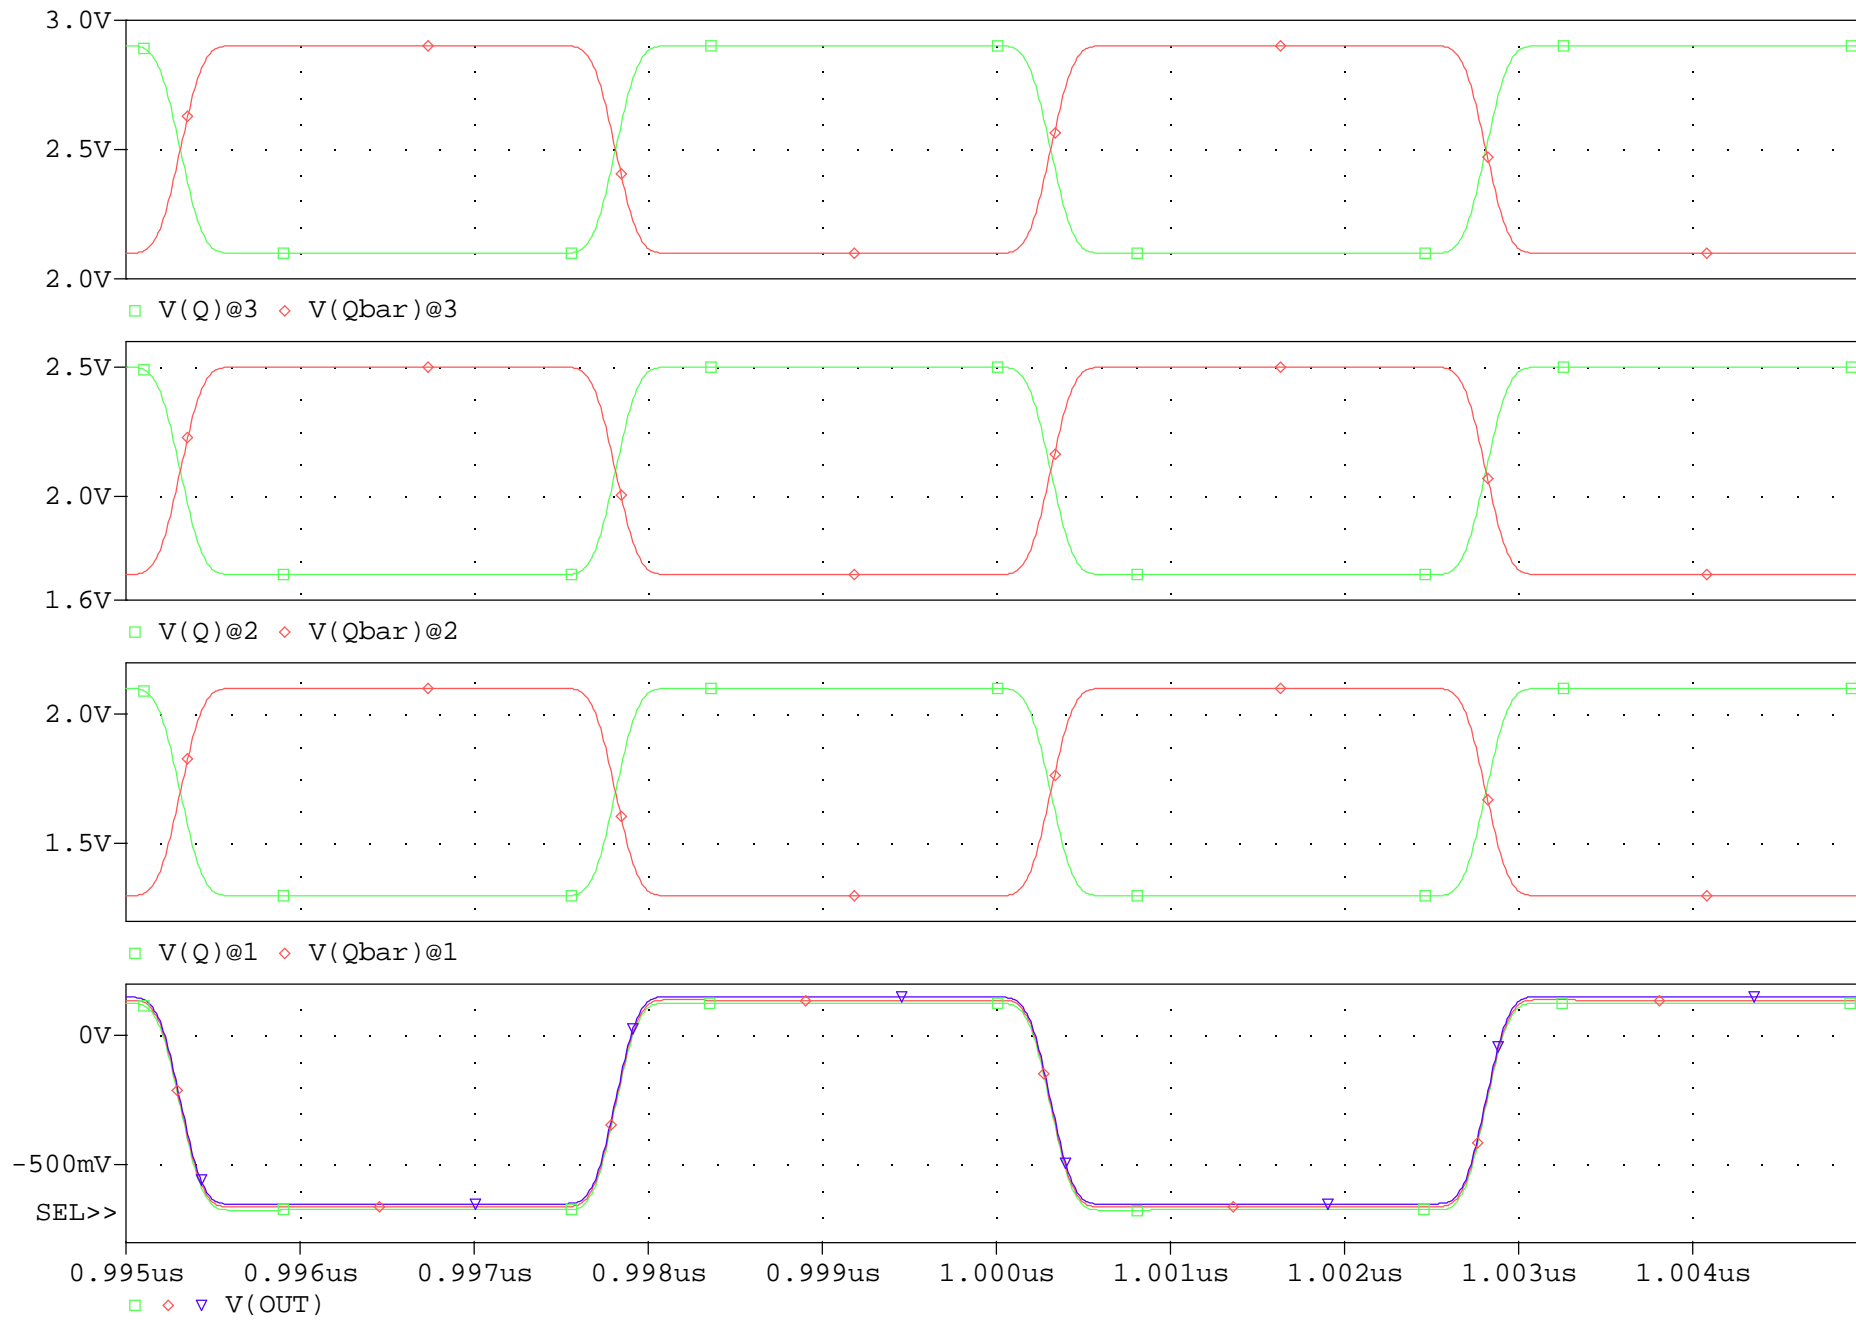

LevelShift_PECL_to_PHEMT_Mirror_Mirror_250MHz