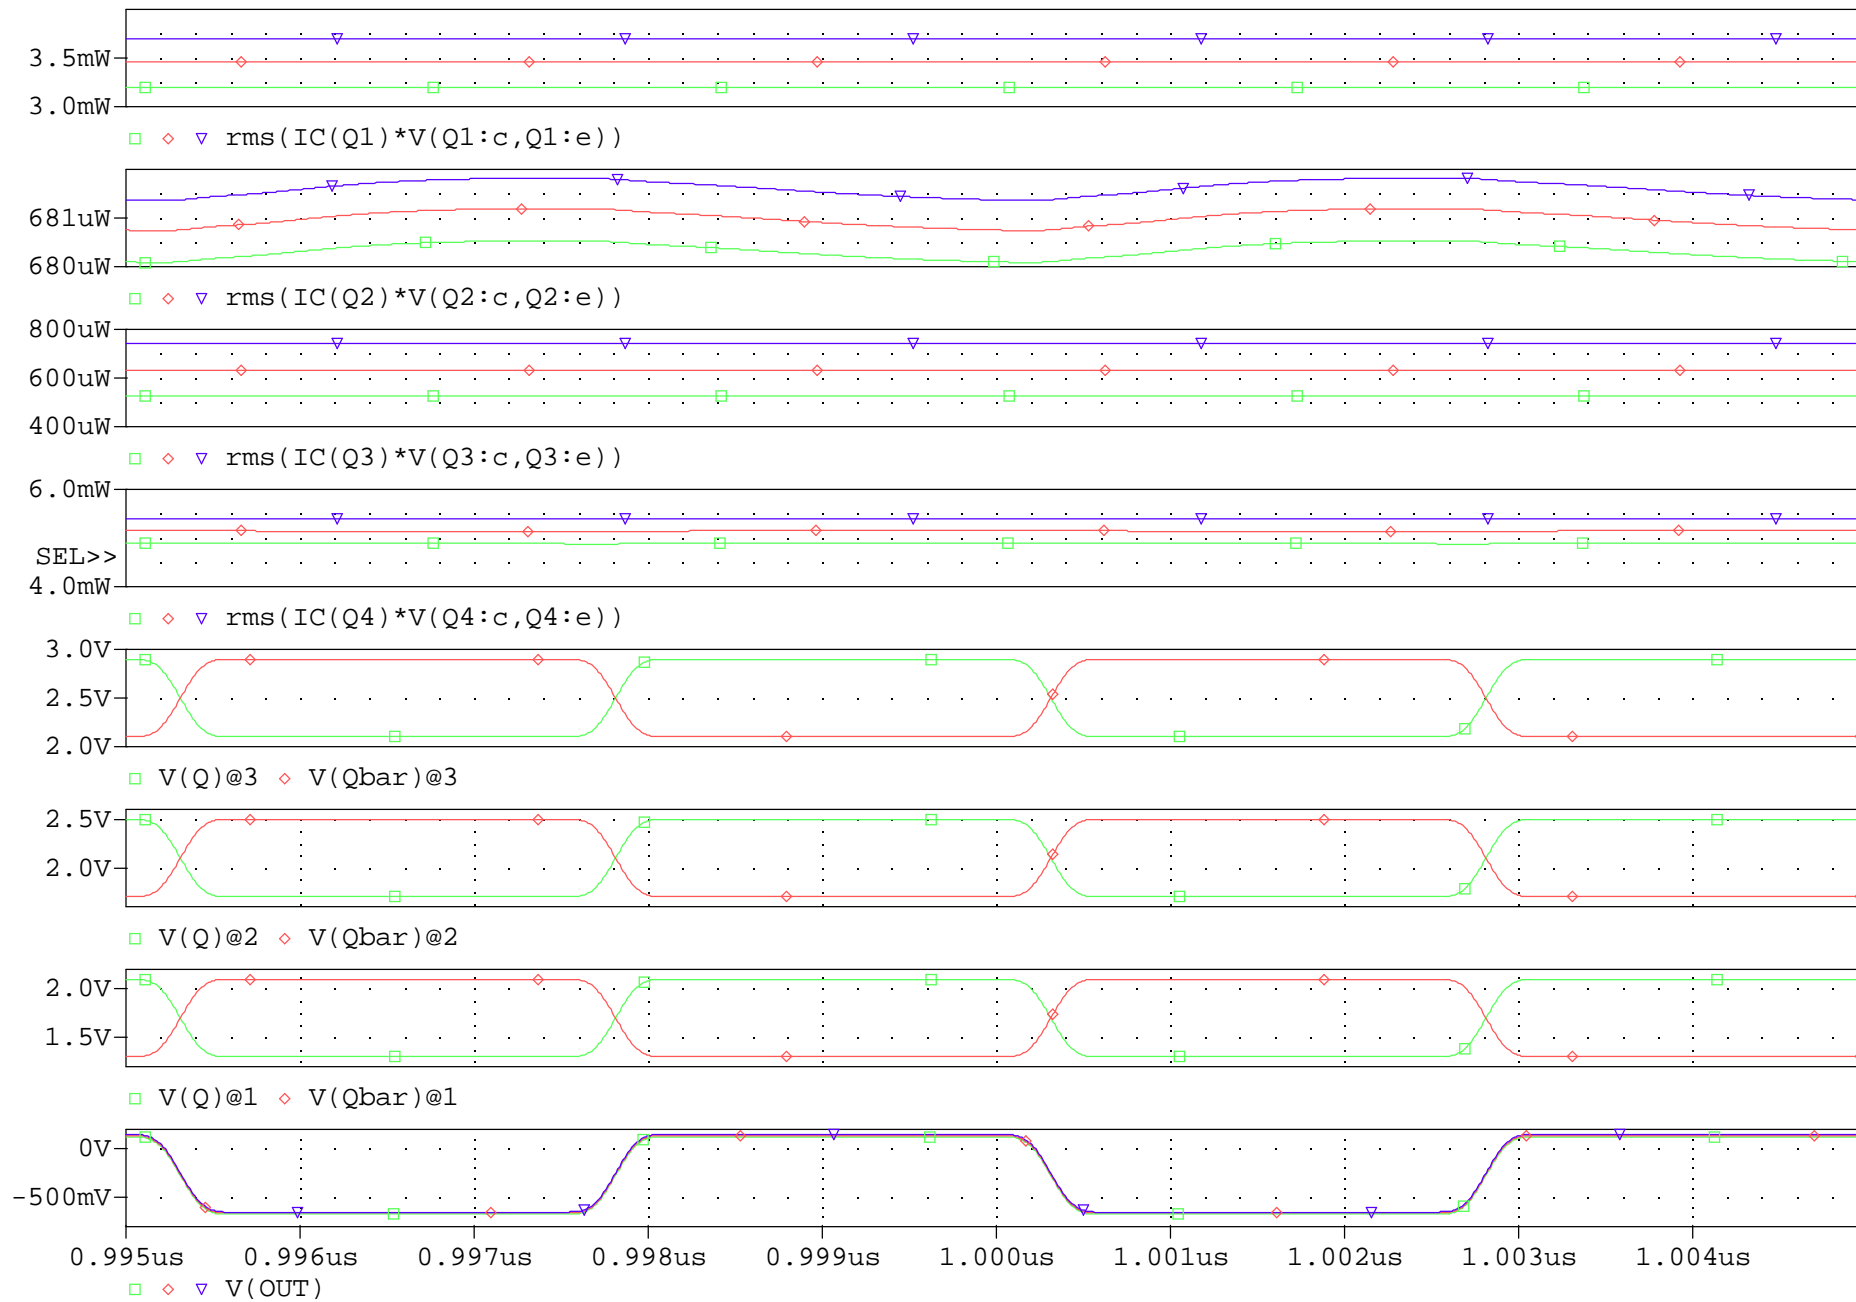

LevelShift_PECL_to_PHEMT_Mirror_Mirror_250MHz_Power_Dissipation_Shown