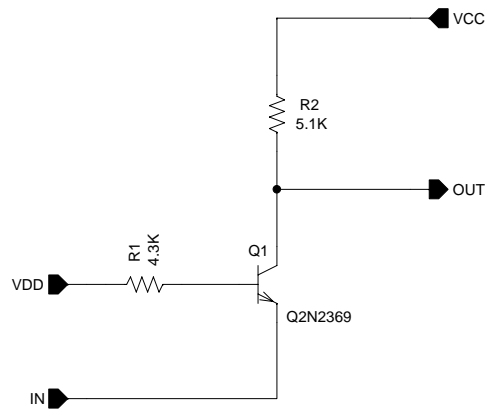

Level Translator

□ V(HB1:IN)

SEL>>

□ V(HB1:OUT)

Time

ANALOG INNOVATIONS
 35129 N Laredo Drive
 San Tan Valley, AZ 85142-3361
 (480) 460-2350 FAX: (602) 557-0890

Title:
 MAGIC BLOCK

Size A	FileName: D:\Projects\Expments\SEDMAGIC-BLOCK.sch	REV A
-----------	--	----------