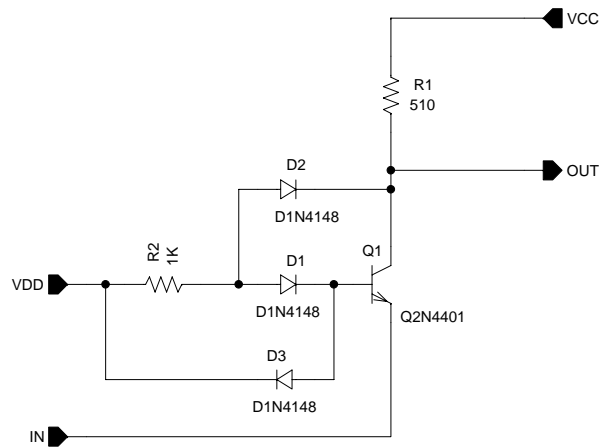

ANALOG INNOVATIONS 35129 N LAREDO DR SAN TAN VALLEY, AZ 85142-3361 (480) 460-2350 FAX: (602) 557-0890	
Title: MAGIC BLOCK			
Size A	FileName: D:\Projects\Expments\SEDMAGIC-BLOCK_2.sch		REV A
September 26, 2014, 10:24 AM		Sheet 1 of 1