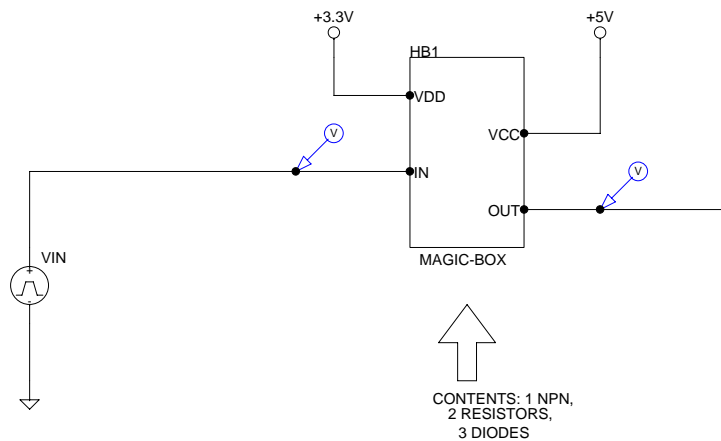

ANALOG INNOVATIONS 35129 N LAREDO DR SAN TAN VALLEY, AZ 85142-3361 (480) 460-2350 FAX: (602) 557-0890	
Title: Level Translator			
Size A	FileName: D:\Projects\Expments\SED\LevelTranslator_2.sch		REV A
September 26, 2014, 8:56 AM		Sheet 1 of 1