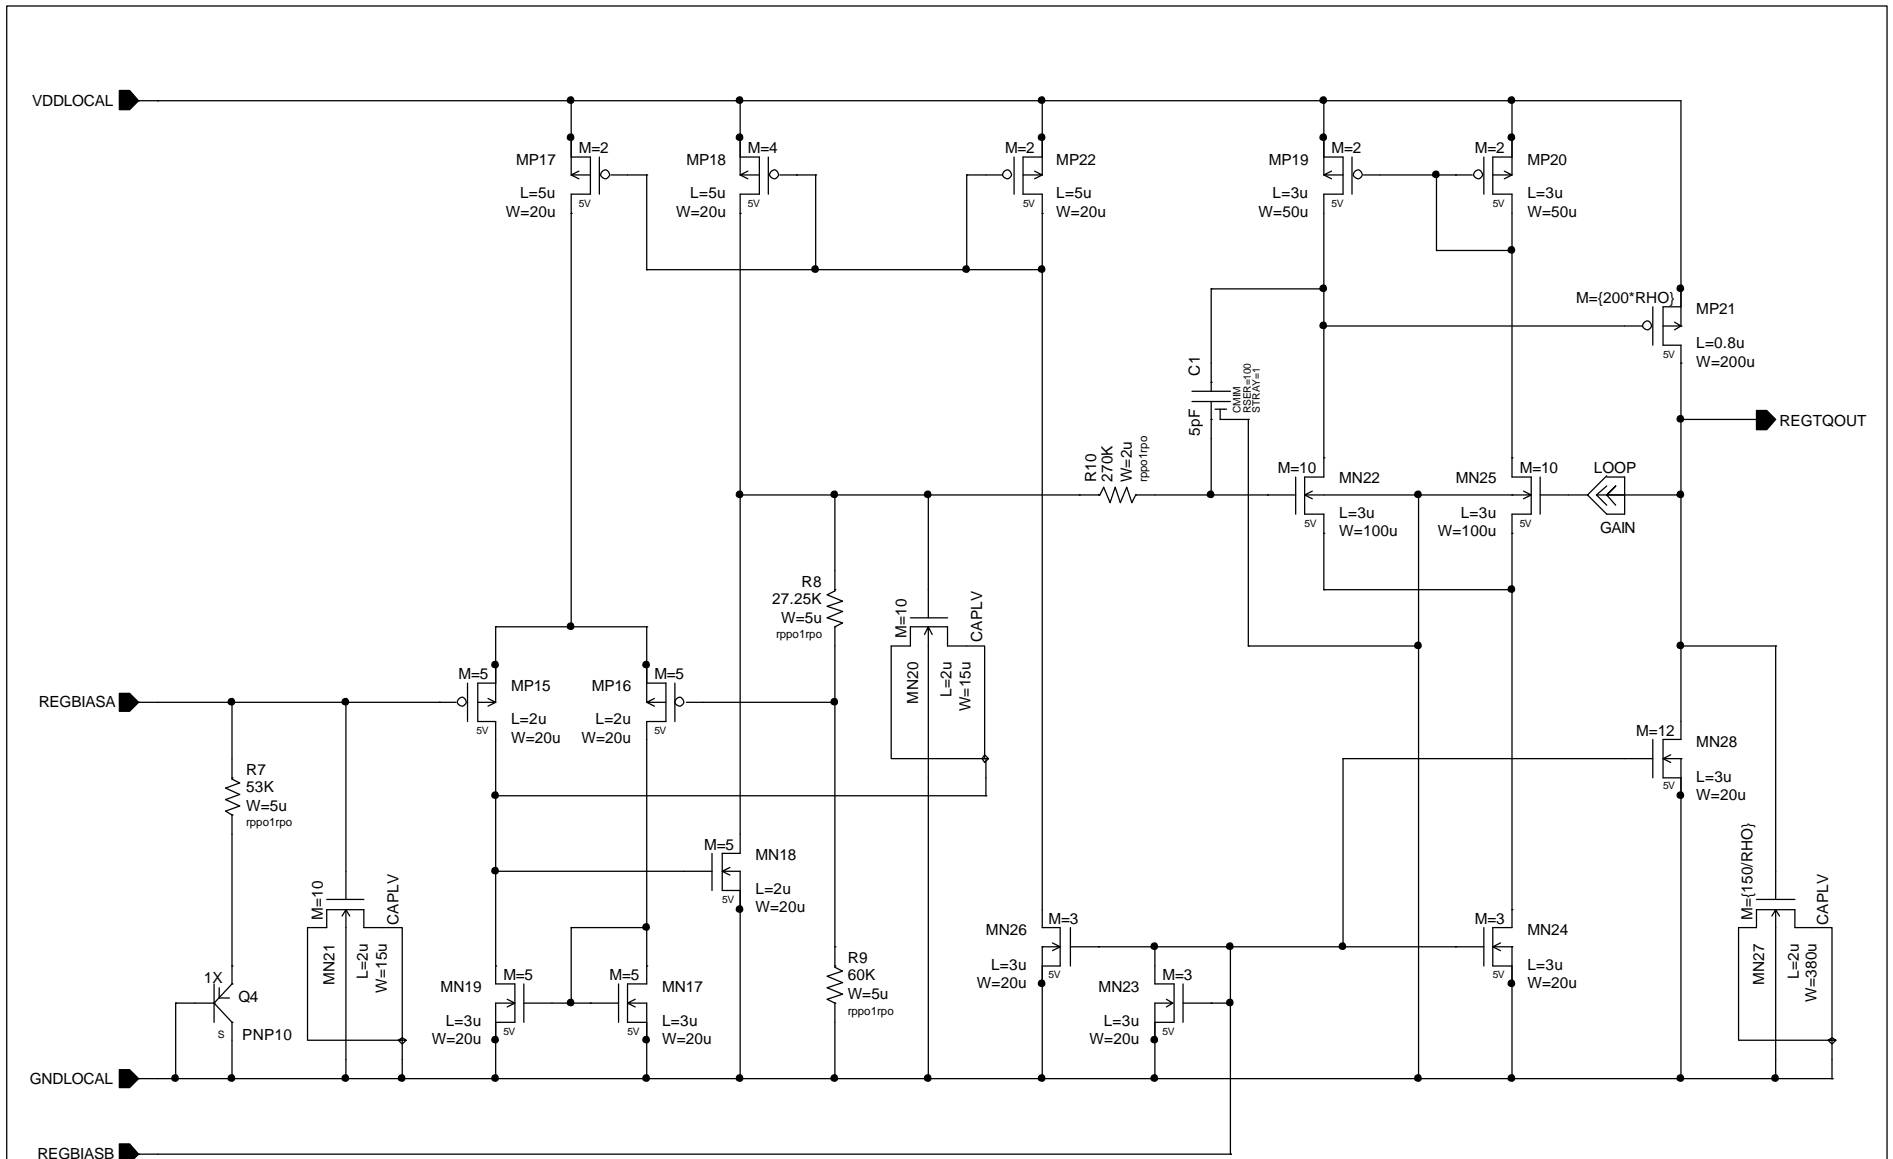

ANALOG INNOVATIONS, Inc.
824 E. CATHEDRAL ROCK DRIVE
PHOENIX, AZ 85048-6300
(480) 460-2350 FAX: (480) 460-2142

Title: Linear Regulator - TOP QUAD Location		
Size A	FileName: ...LinearRegulator\Hierarchical\REG-TOP-QUAD.sch	REV B
September 9, 2005, 11:56 AM		Sheet 1 of 1