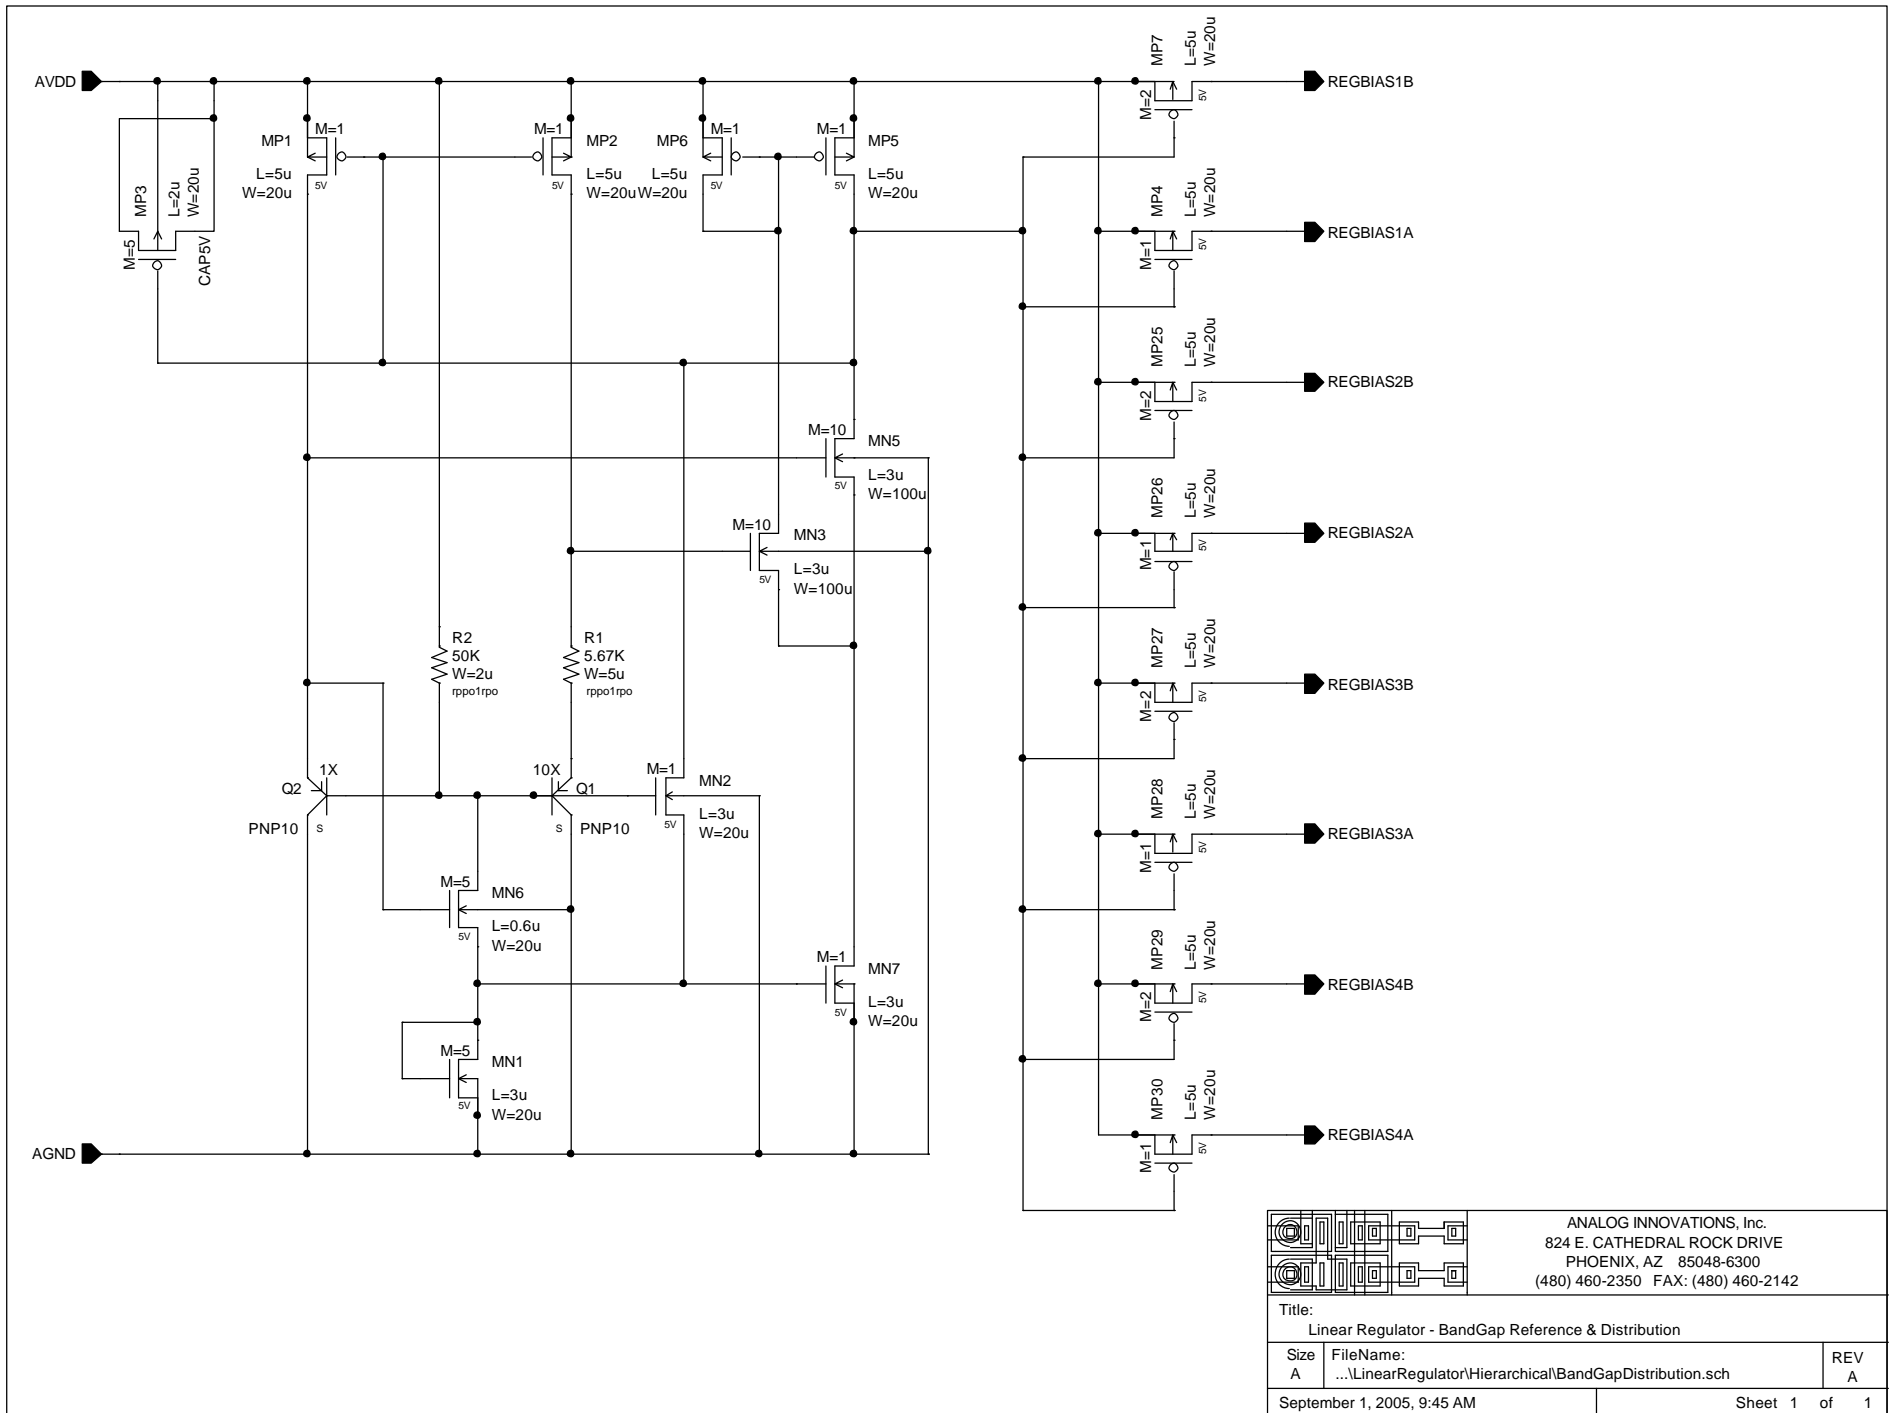

ANALOG INNOVATIONS, Inc.
 824 E. CATHEDRAL ROCK DRIVE
 PHOENIX, AZ 85048-6300
 (480) 460-2350 FAX: (480) 460-2142

Title: Linear Regulator - Hierarchical Block Structure		
Size A	FileName: ...LinearRegulator\Hierarchical\LinearRegulator-Hierarchical.sch	REV A
September 1, 2005, 9:50 AM		Sheet 1 of 2