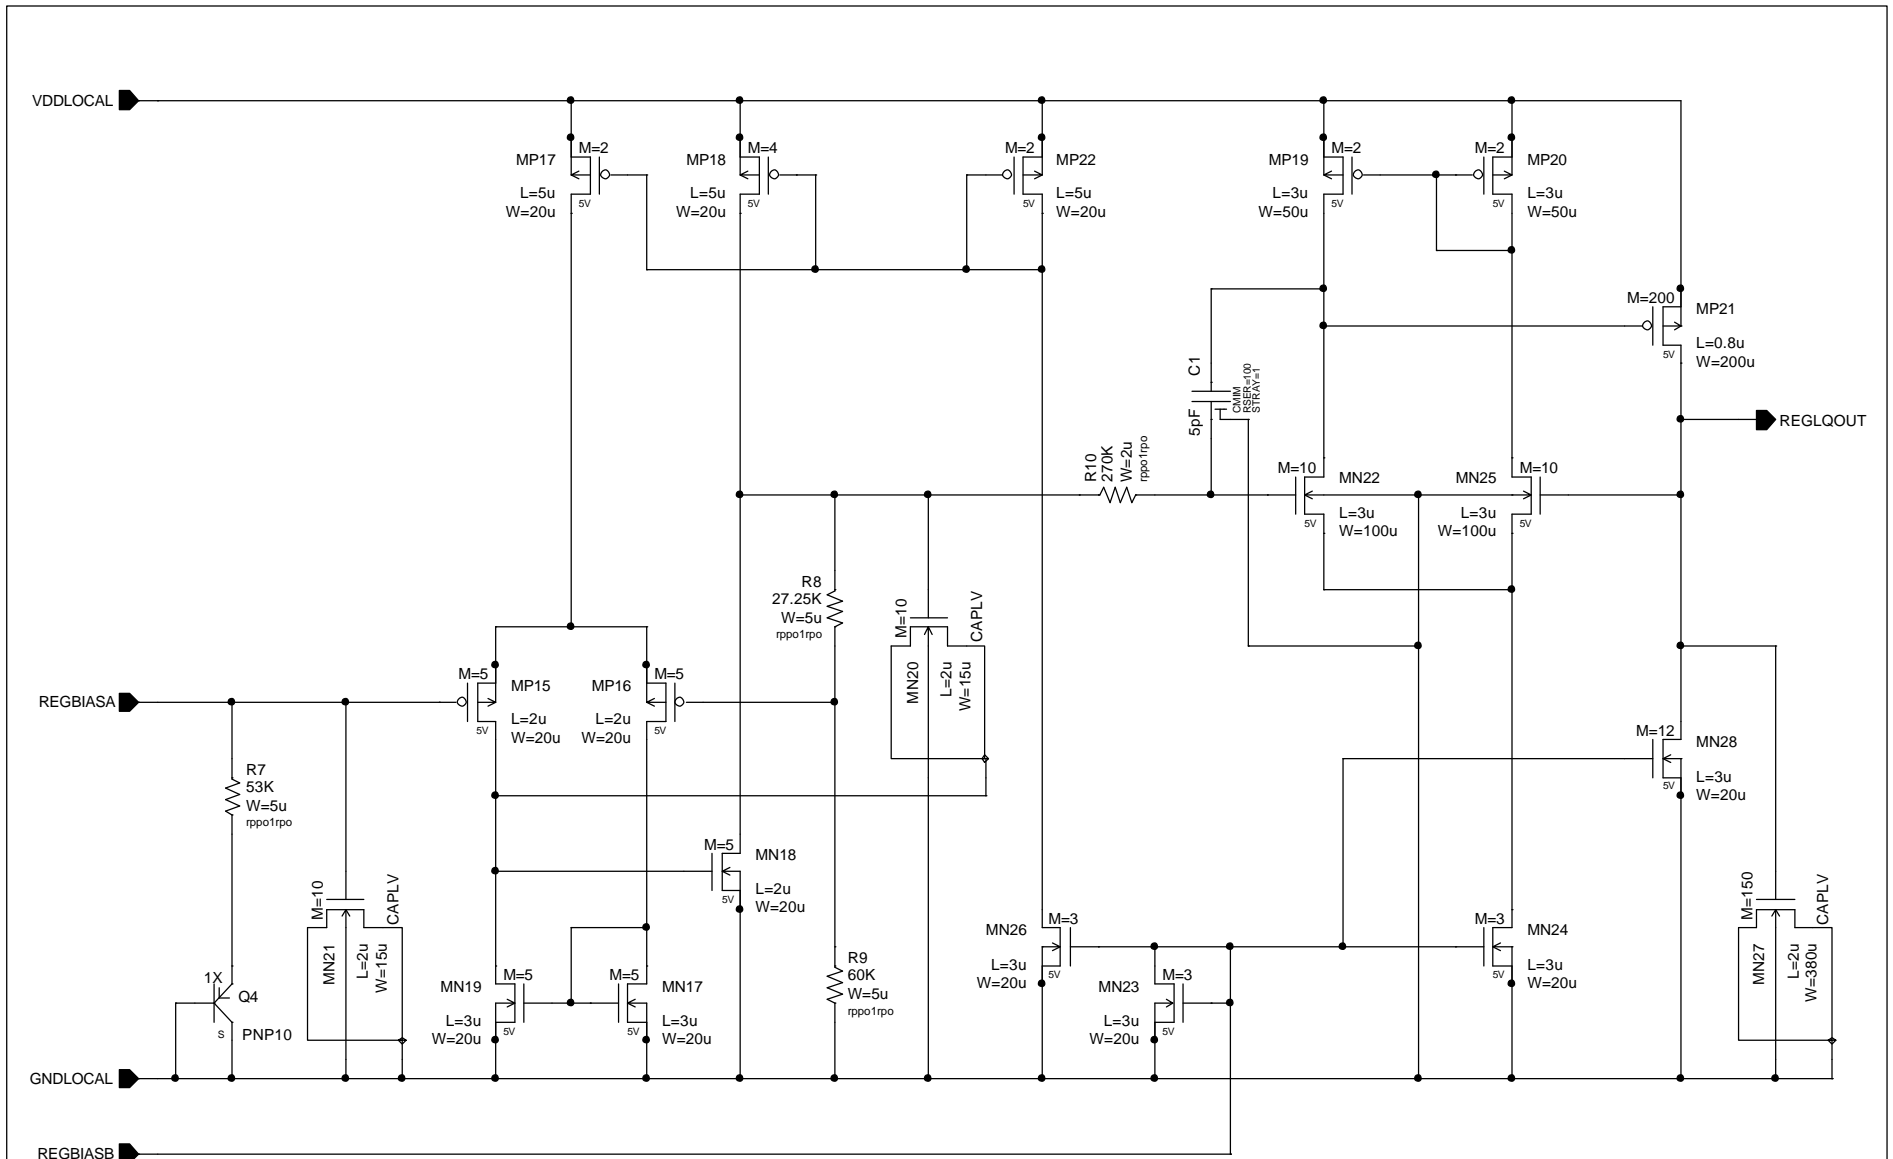

ANALOG INNOVATIONS, Inc.
824 E. CATHEDRAL ROCK DRIVE
PHOENIX, AZ 85048-6300
(480) 460-2350 FAX: (480) 460-2142

Title: Linear Regulator - LEFT QUAD Location		
Size A	FileName: ...LinearRegulator\Hierarchical\REG-LEFT-QUAD.sch	REV B
September 9, 2005, 11:56 AM		Sheet 1 of 1