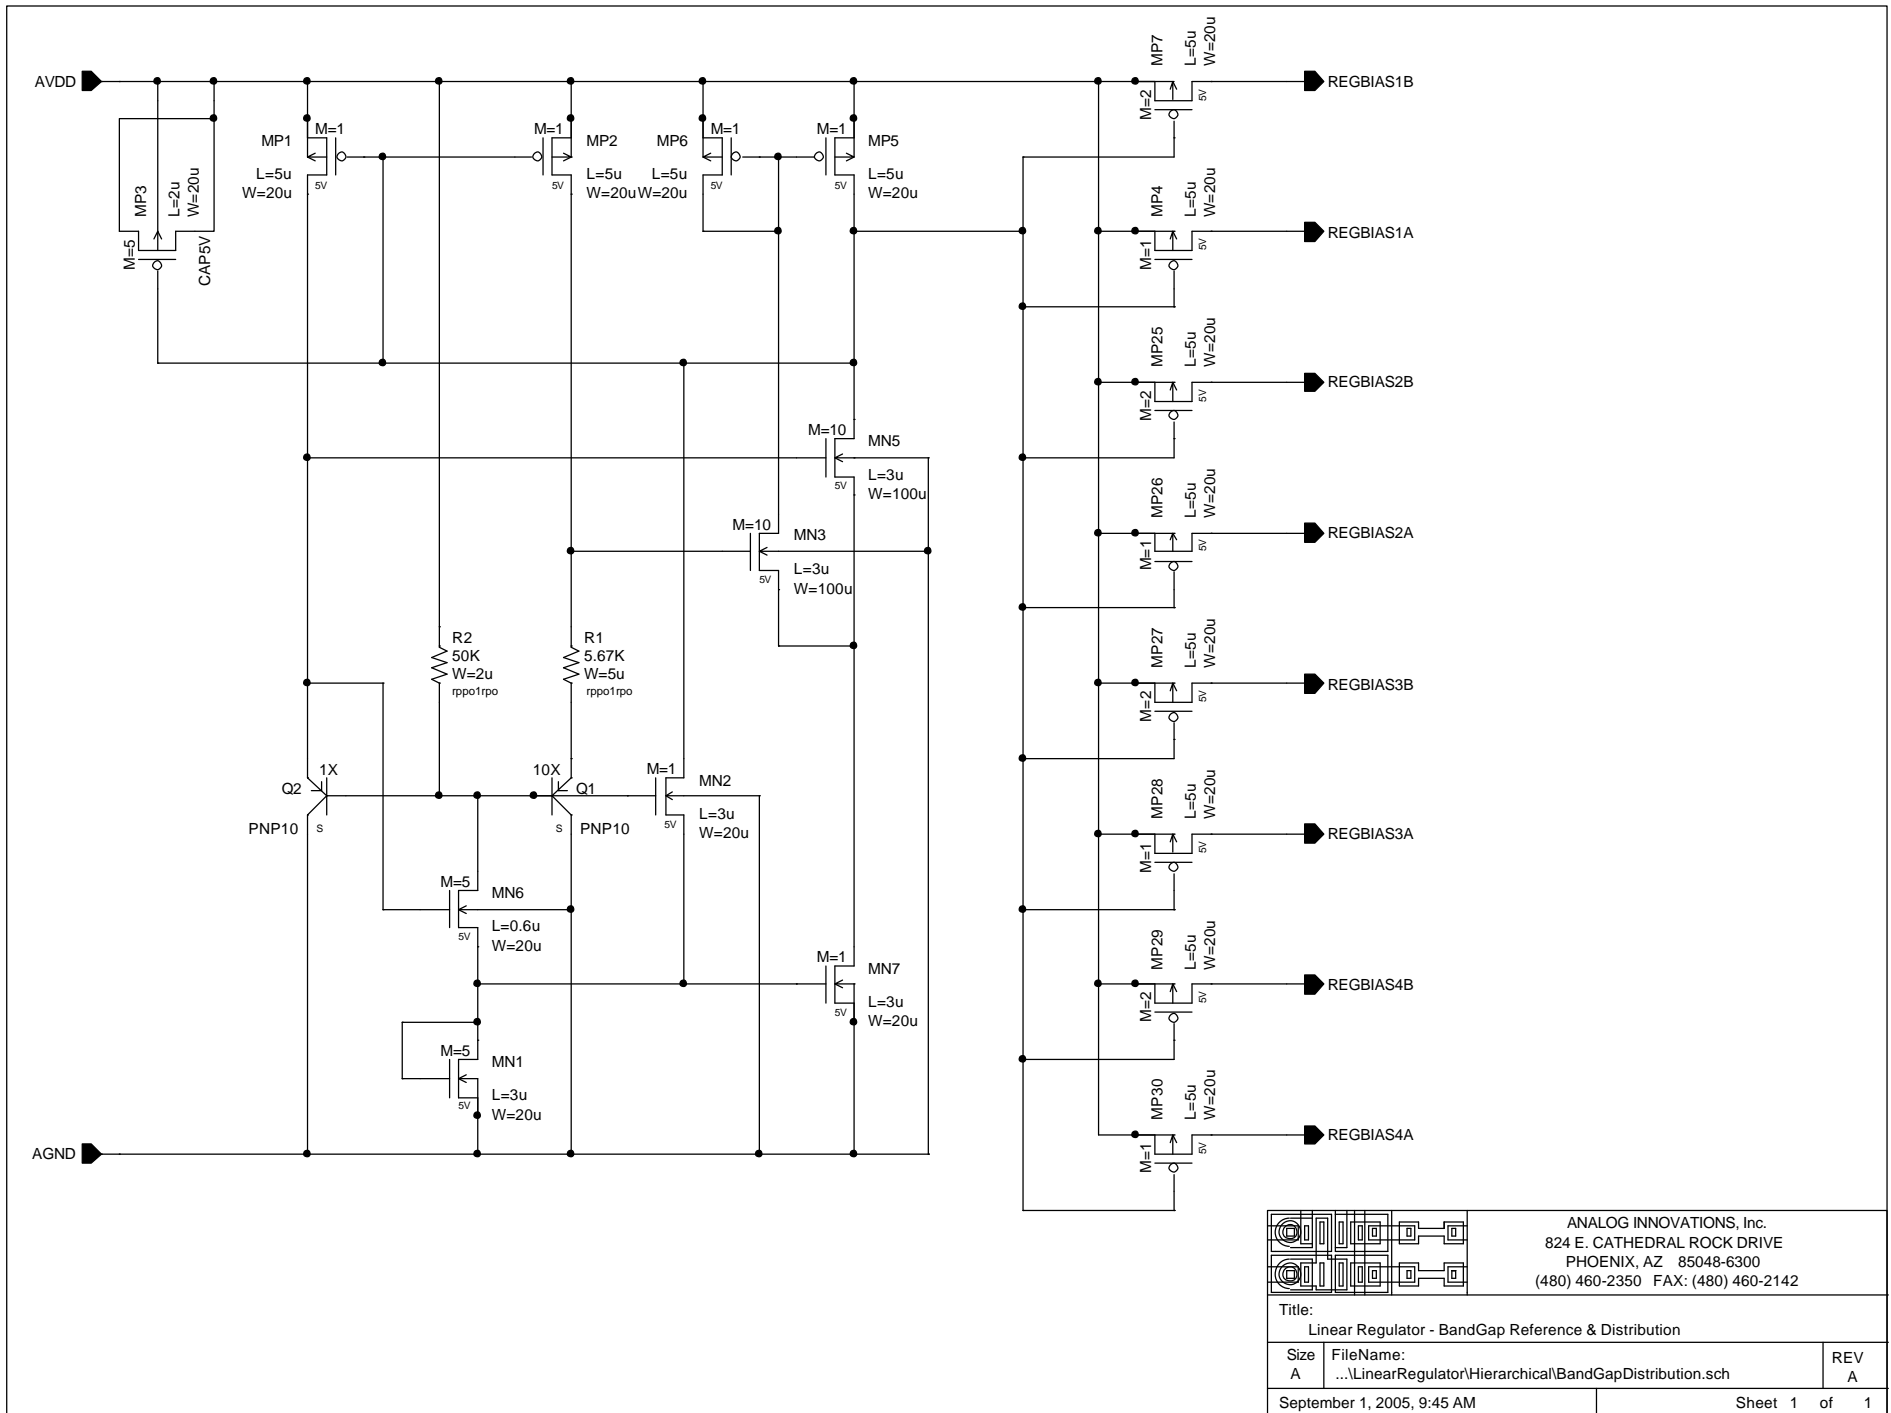

ANALOG INNOVATIONS, Inc.  
 824 E. CATHEDRAL ROCK DRIVE  
 PHOENIX, AZ 85048-6300  
 (480) 460-2350 FAX: (480) 460-2142

Title: Linear Regulator - Hierarchical Block Structure		
Size A	FileName: ...LinearRegulator\Hierarchical\LinearRegulator-Hierarchical.sch	REV A
September 1, 2005, 9:50 AM		Sheet 1 of 2