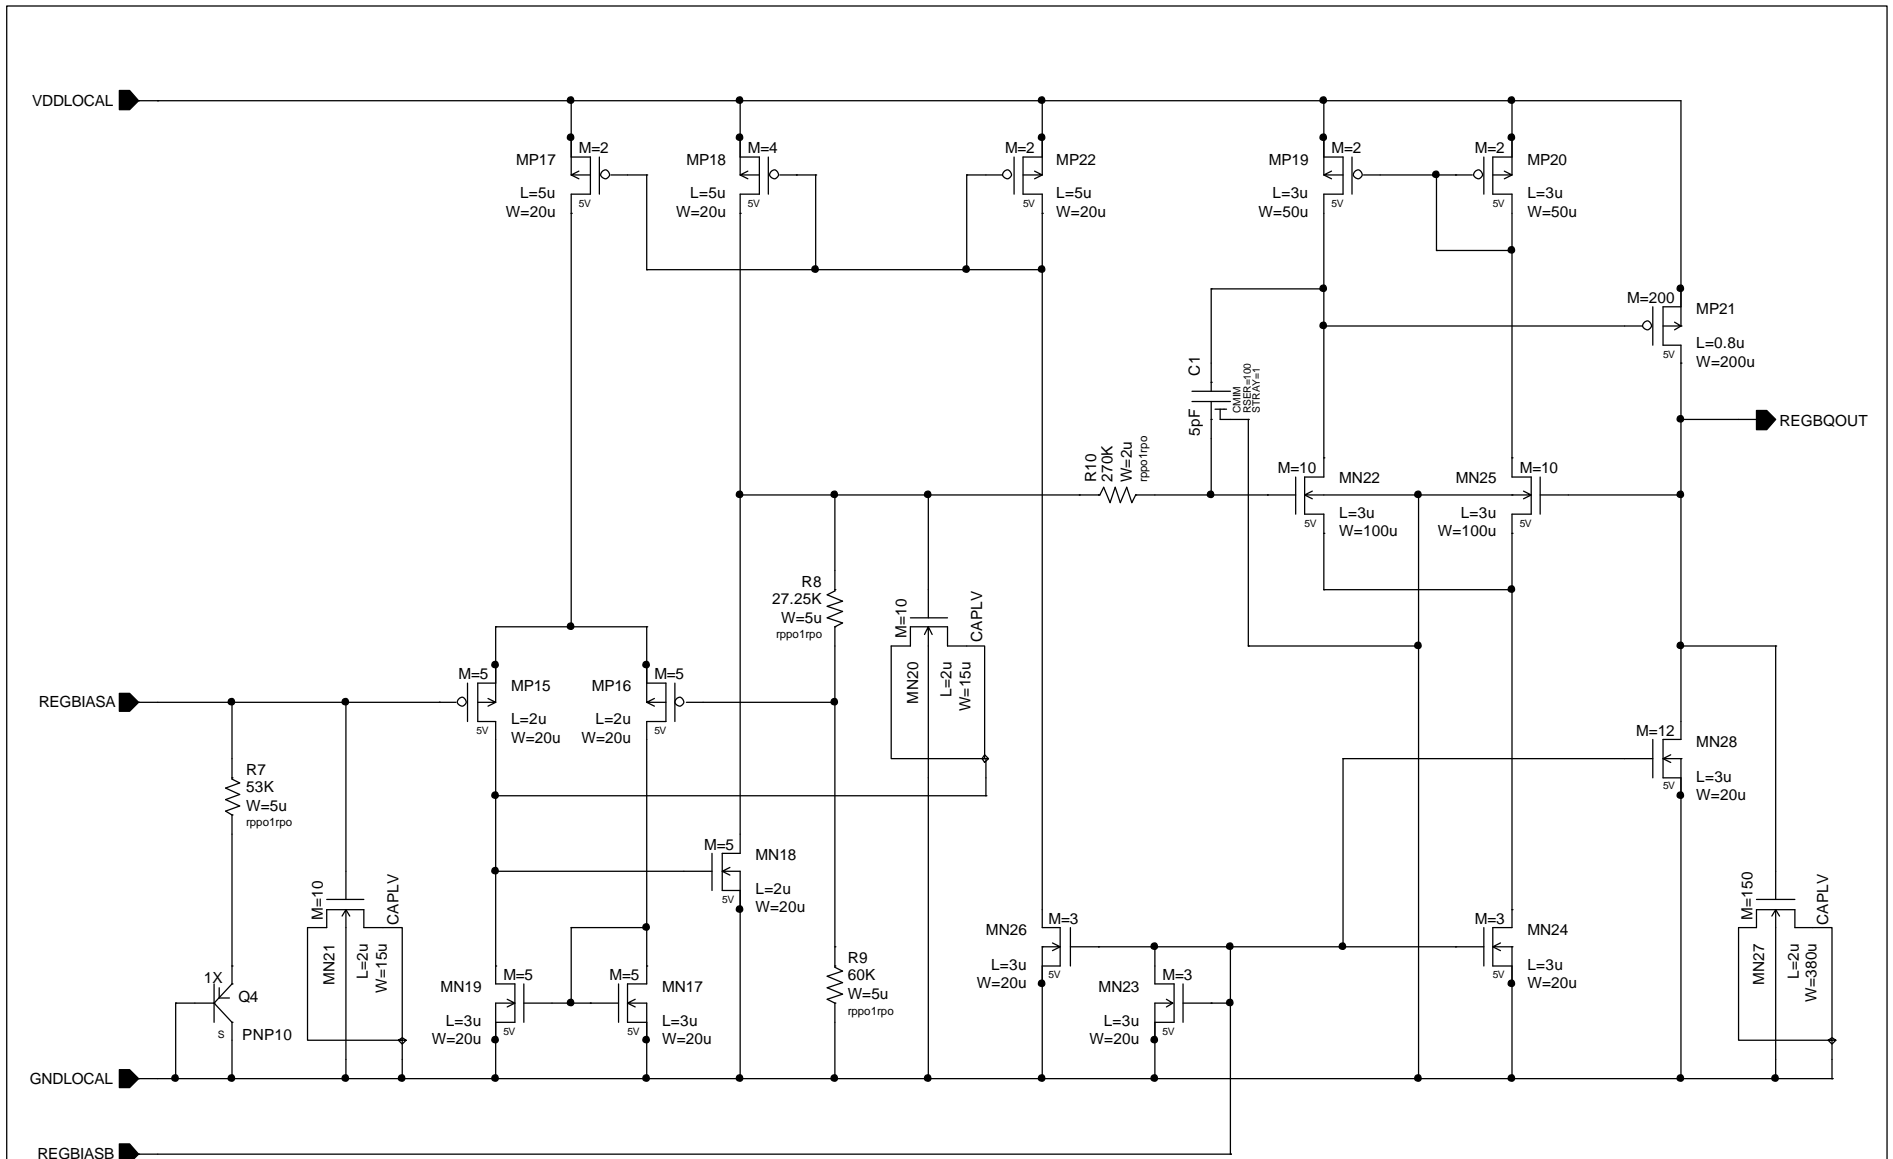

ANALOG INNOVATIONS, Inc.
824 E. CATHEDRAL ROCK DRIVE
PHOENIX, AZ 85048-6300
(480) 460-2350 FAX: (480) 460-2142

Title: Linear Regulator - BOTTOM QUAD Location		
Size A	FileName: ...LinearRegulator\Hierarchical\REG-BOT-QUAD.sch	REV B
September 9, 2005, 11:56 AM		Sheet 1 of 1