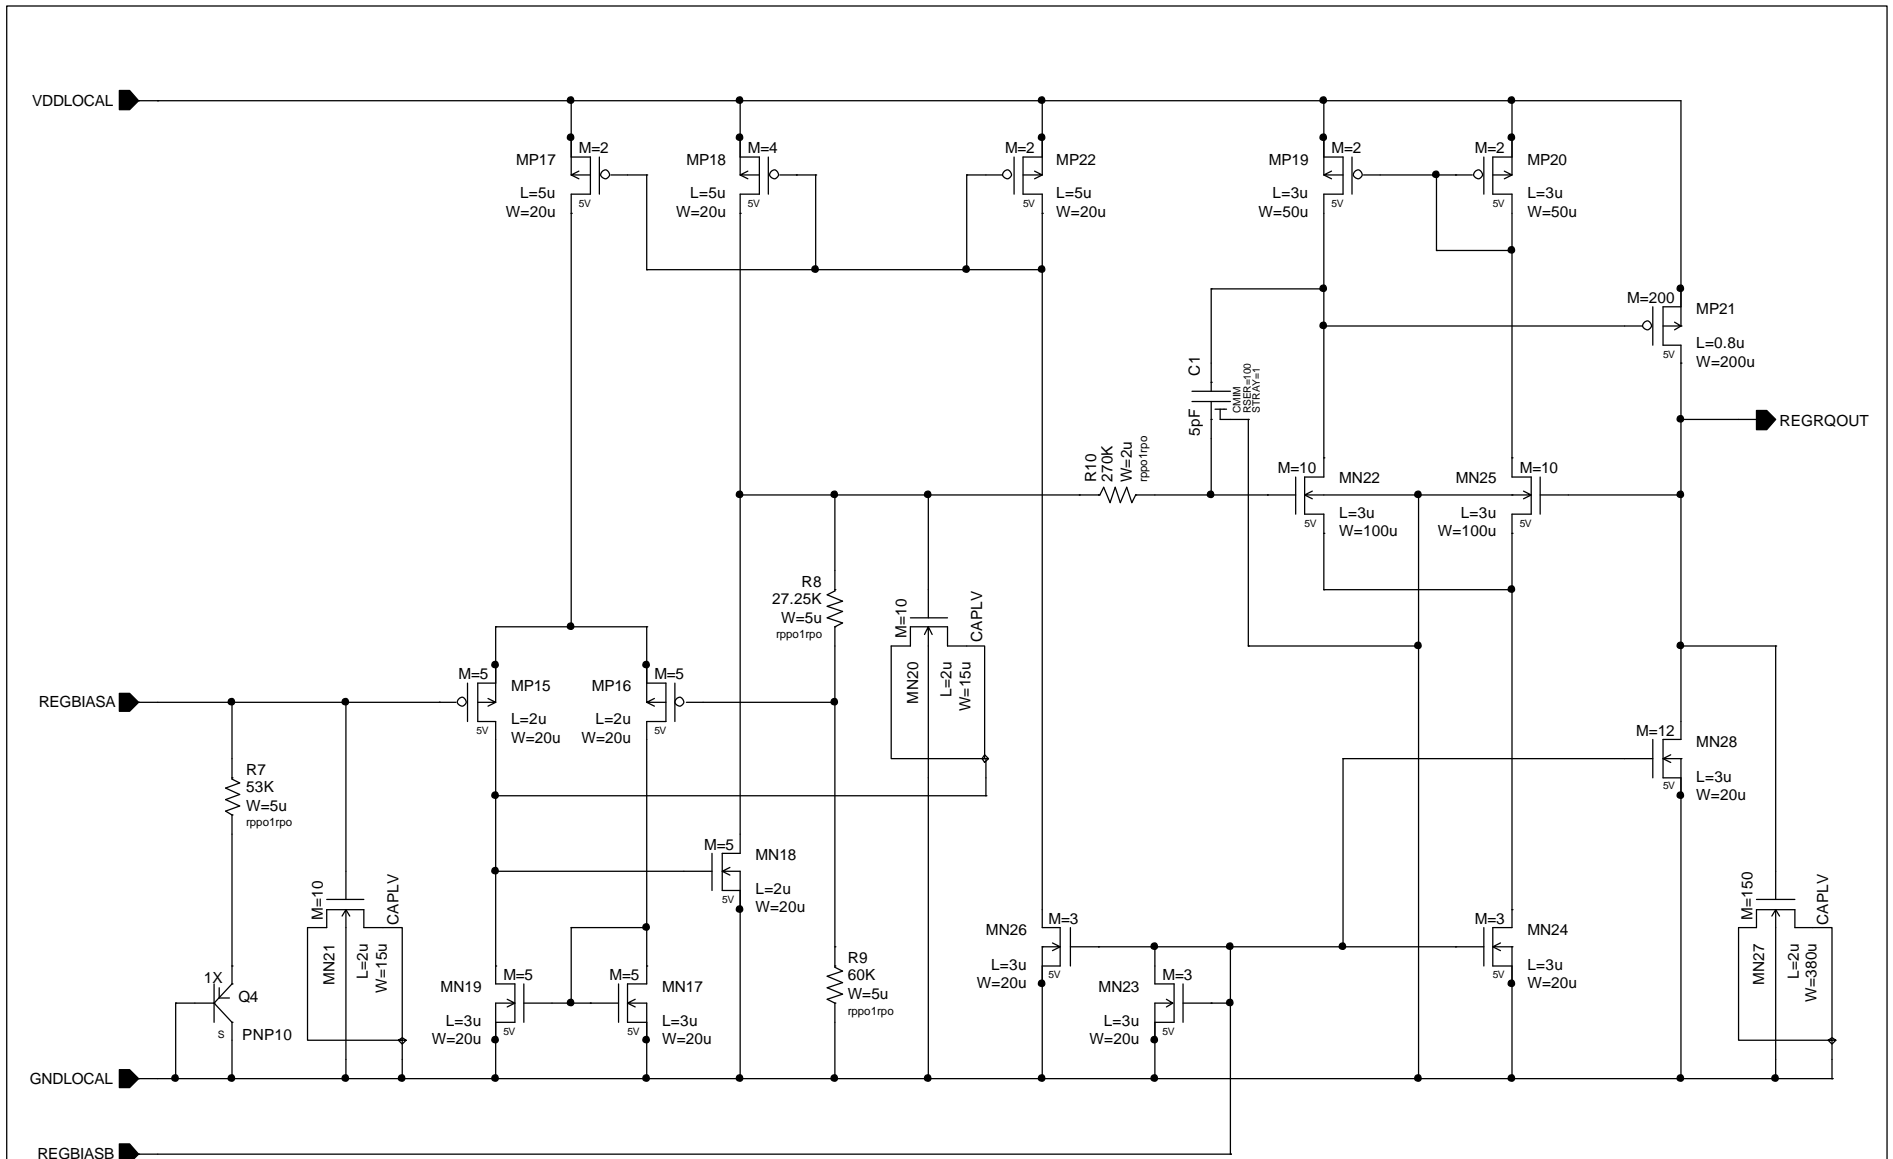

ANALOG INNOVATIONS, Inc.
824 E. CATHEDRAL ROCK DRIVE
PHOENIX, AZ 85048-6300
(480) 460-2350 FAX: (480) 460-2142

Title: Linear Regulator - RIGHT QUAD Location		
Size A	FileName: ...LinearRegulator\Hierarchical\REG-RIGHT-QUAD.sch	REV B
September 9, 2005, 11:56 AM		Sheet 1 of 1