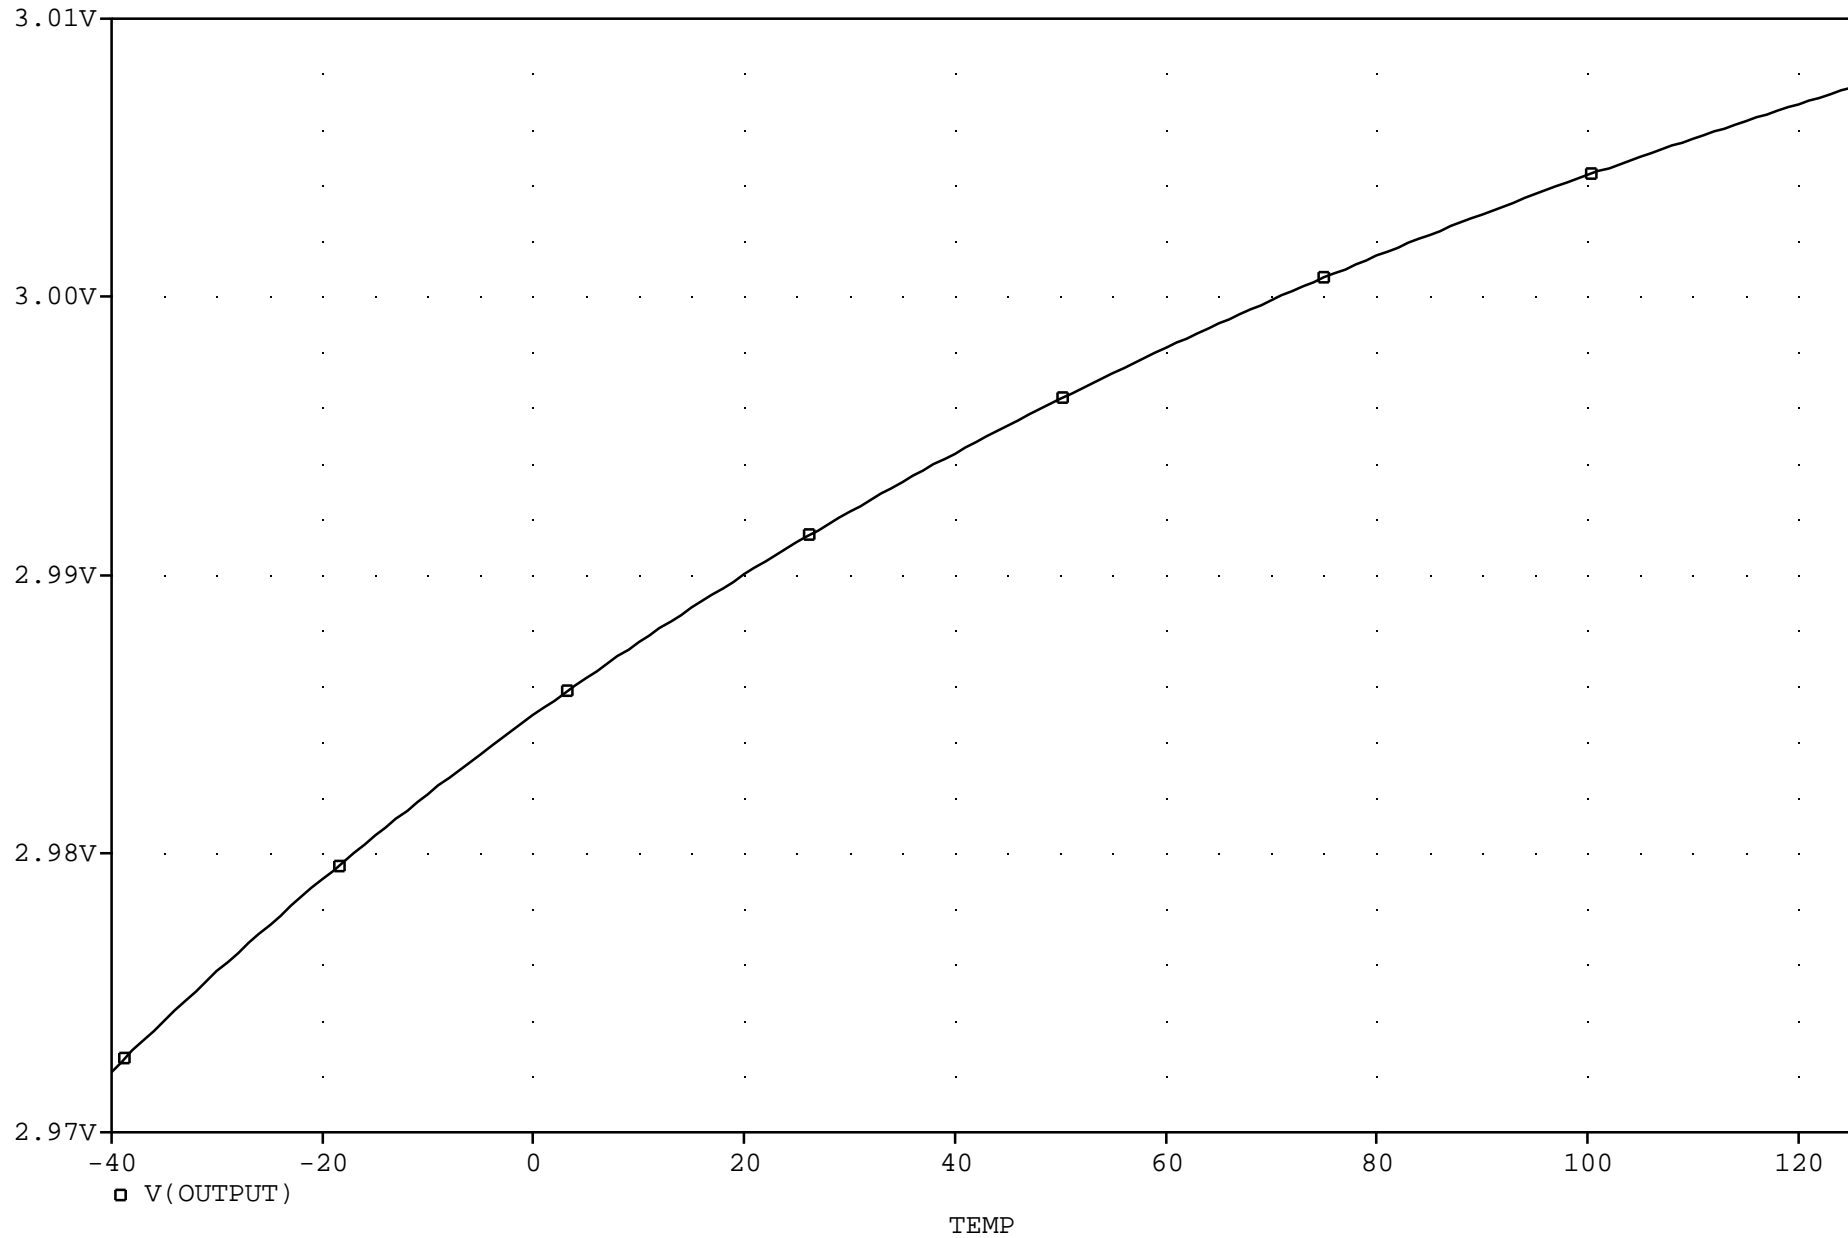

MC1552 Look Alike... AC Analysis versus Temperature

Analog Innovations, Inc.
824 E. Cathedral Rock Drive
Phoenix, AZ 85048-6300
(480)460-2350

Temperature(s): -40.0, 27.0, 125.0

January 01, 2004

MC1552 Look Alike... DC Output Bias Point versus Temperature