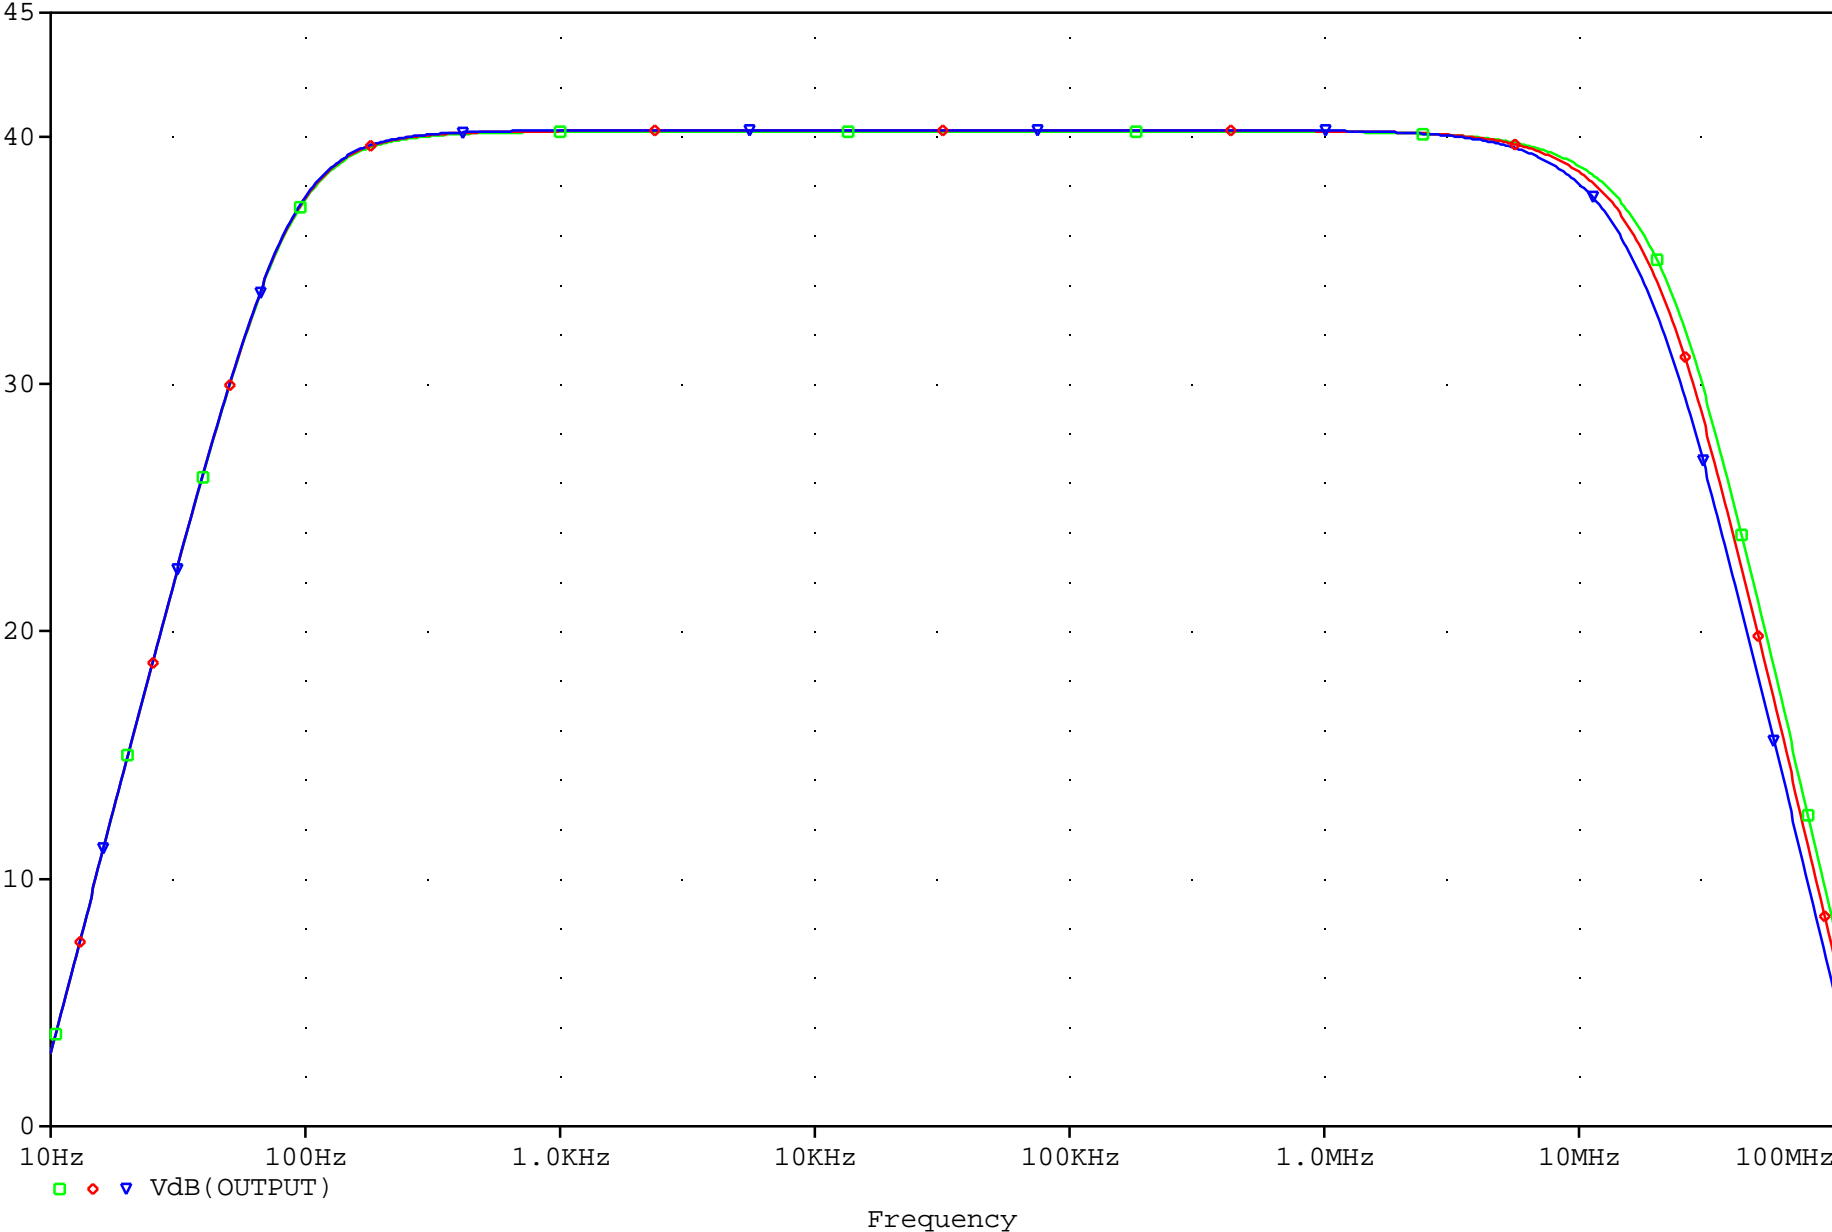

MC1552 Look Alike... AC Analysis versus Temperature

Analog Innovations, Inc.
824 E. Cathedral Rock Drive
Phoenix, AZ 85048-6300
(480)460-2350

Temperature(s): -40.0, 27.0, 125.0

January 01, 2004

MC1552 Look Alike... DC Output Bias Point versus Temperature