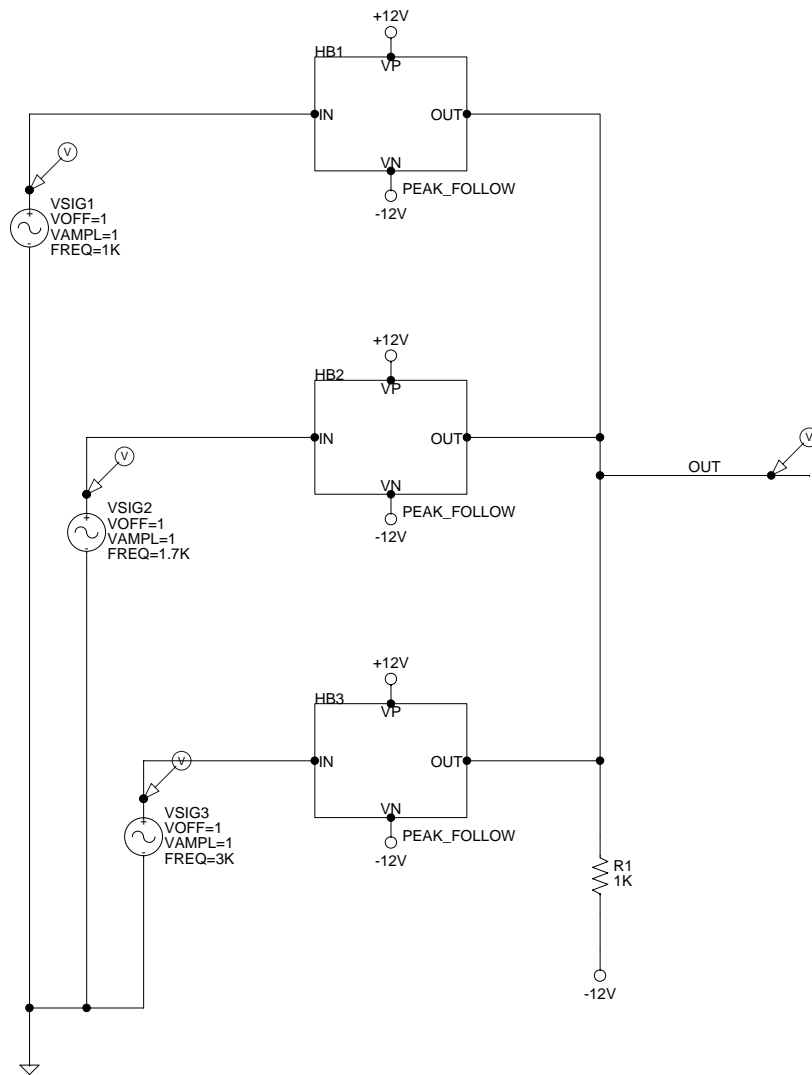

MostPositiveSignal_SRoberts

□ V(VSIG1:+)

□ V(VSIG2:+)

□ V(VSIG3:+)

□ V(OUT)

Time

		ANALOG INNOVATIONS 35129 N LAREDO DR SAN TAN VALLEY, AZ 85142-3361 (480) 460-2350 FAX: (602) 557-0890	
Title: Video Signal Combiner... PECL Version			
Size	FileName:	REV	
A	...\\SED\\SignalCombiners\\MostPositiveSignal_PECL.sch	A	
September 9, 2014, 8:33 AM		Sheet 1 of 1	

		ANALOG INNOVATIONS 35129 N LAREDO DR SAN TAN VALLEY, AZ 85142-3361 (480) 460-2350 FAX: (602) 557-0890	
Title: Peak Follower			
Size A	FileName: C:\Projects\Expments\SED\SignalCombiners\Peak_Follow.sch		REV A
September 9, 2014, 11:19 AM		Sheet 1 of 1	