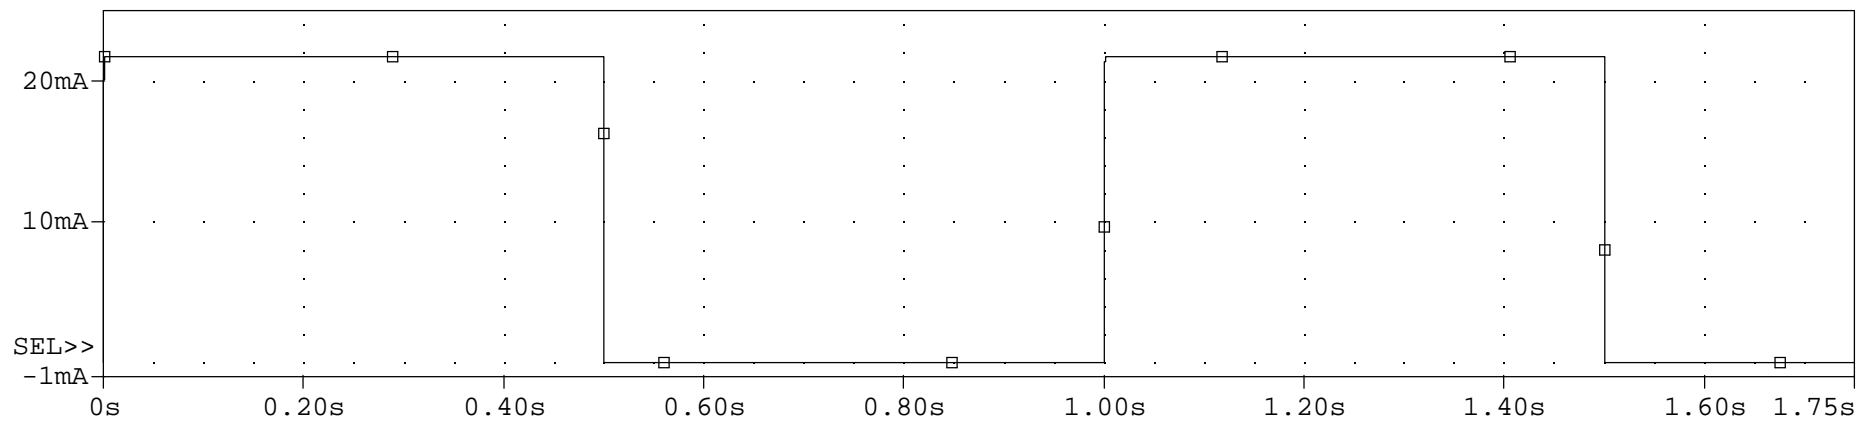

Title: TITLE		
Size A	FileName: D:\Projects\AussieClient\SymbolCalibration\NMOS_RelayDriver.sch	REV A
September 5, 2009, 1:21 PM		Sheet 1 of 1

□ Is(MP1)

□ V(MN1:d)

□ Id(MN1)

Time