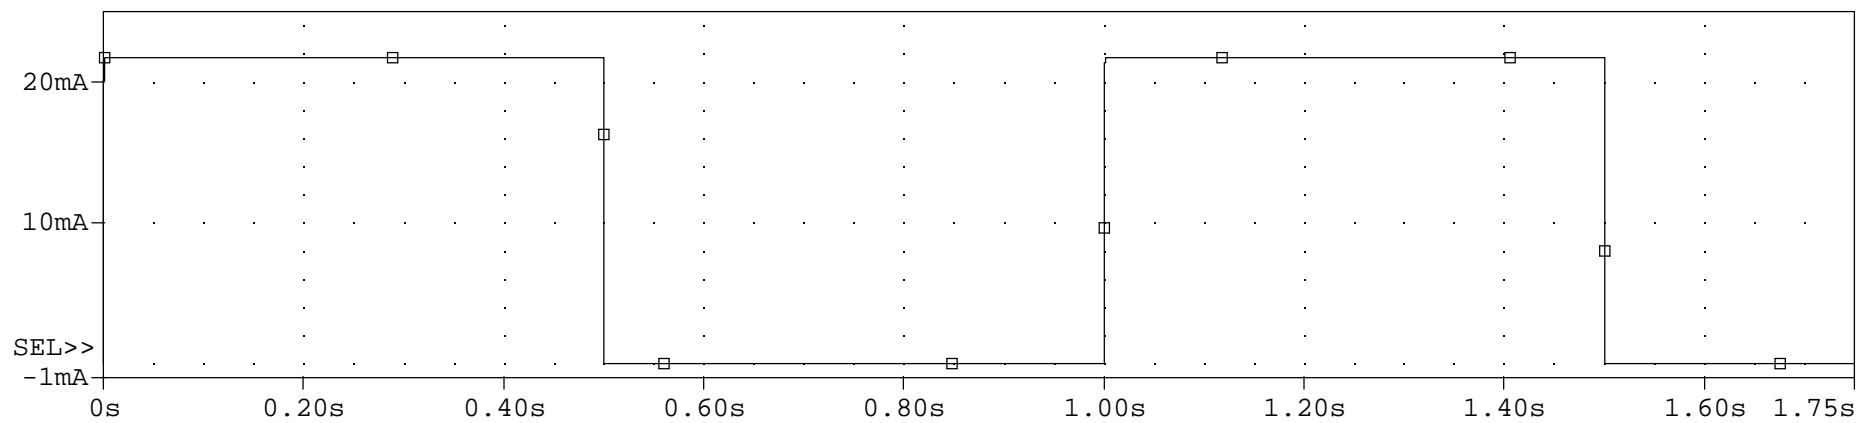

Title: TITLE		
Size A	FileName: D:\Projects\AussieClient\SymbolCalibration\NMOS_RelayDriver.sch	REV A
September 5, 2009, 1:21 PM		Sheet 1 of 1

□ Is(MP1)

□ V(MN1:d)

□ Id(MN1)

Time