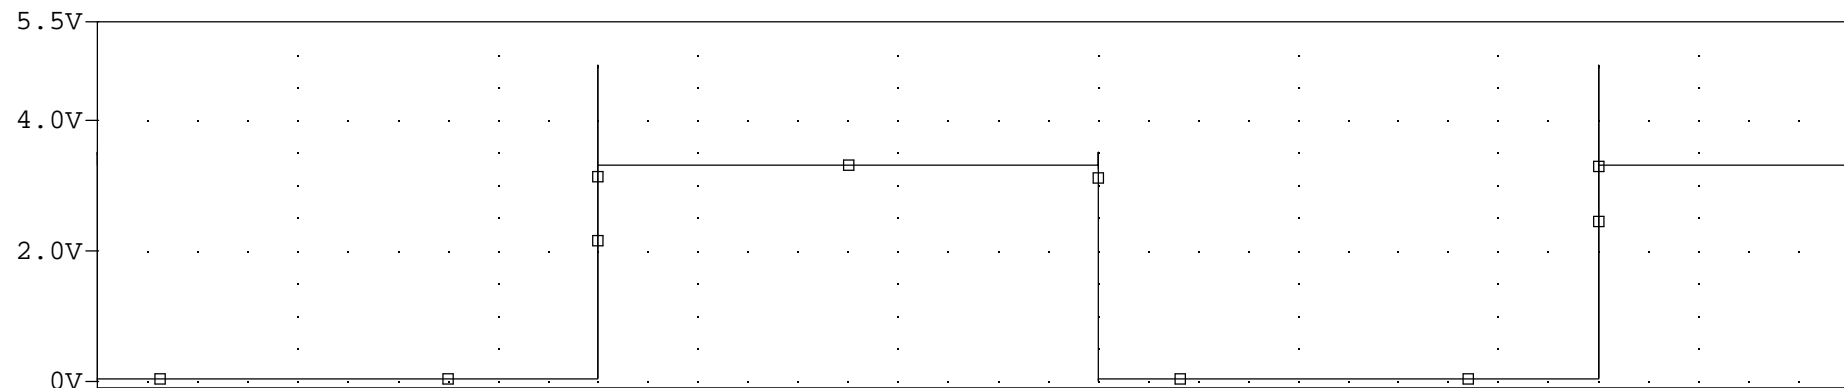

Title: TITLE		
Size A	FileName: D:\Projects\AussieClient\SymbolCalibration\NMOS_RelayDriver.sch	REV A
September 5, 2009, 1:21 PM		Sheet 1 of 1

□ Is(MP1)

□ V(MN1:d)

□ Id(MN1)

Time