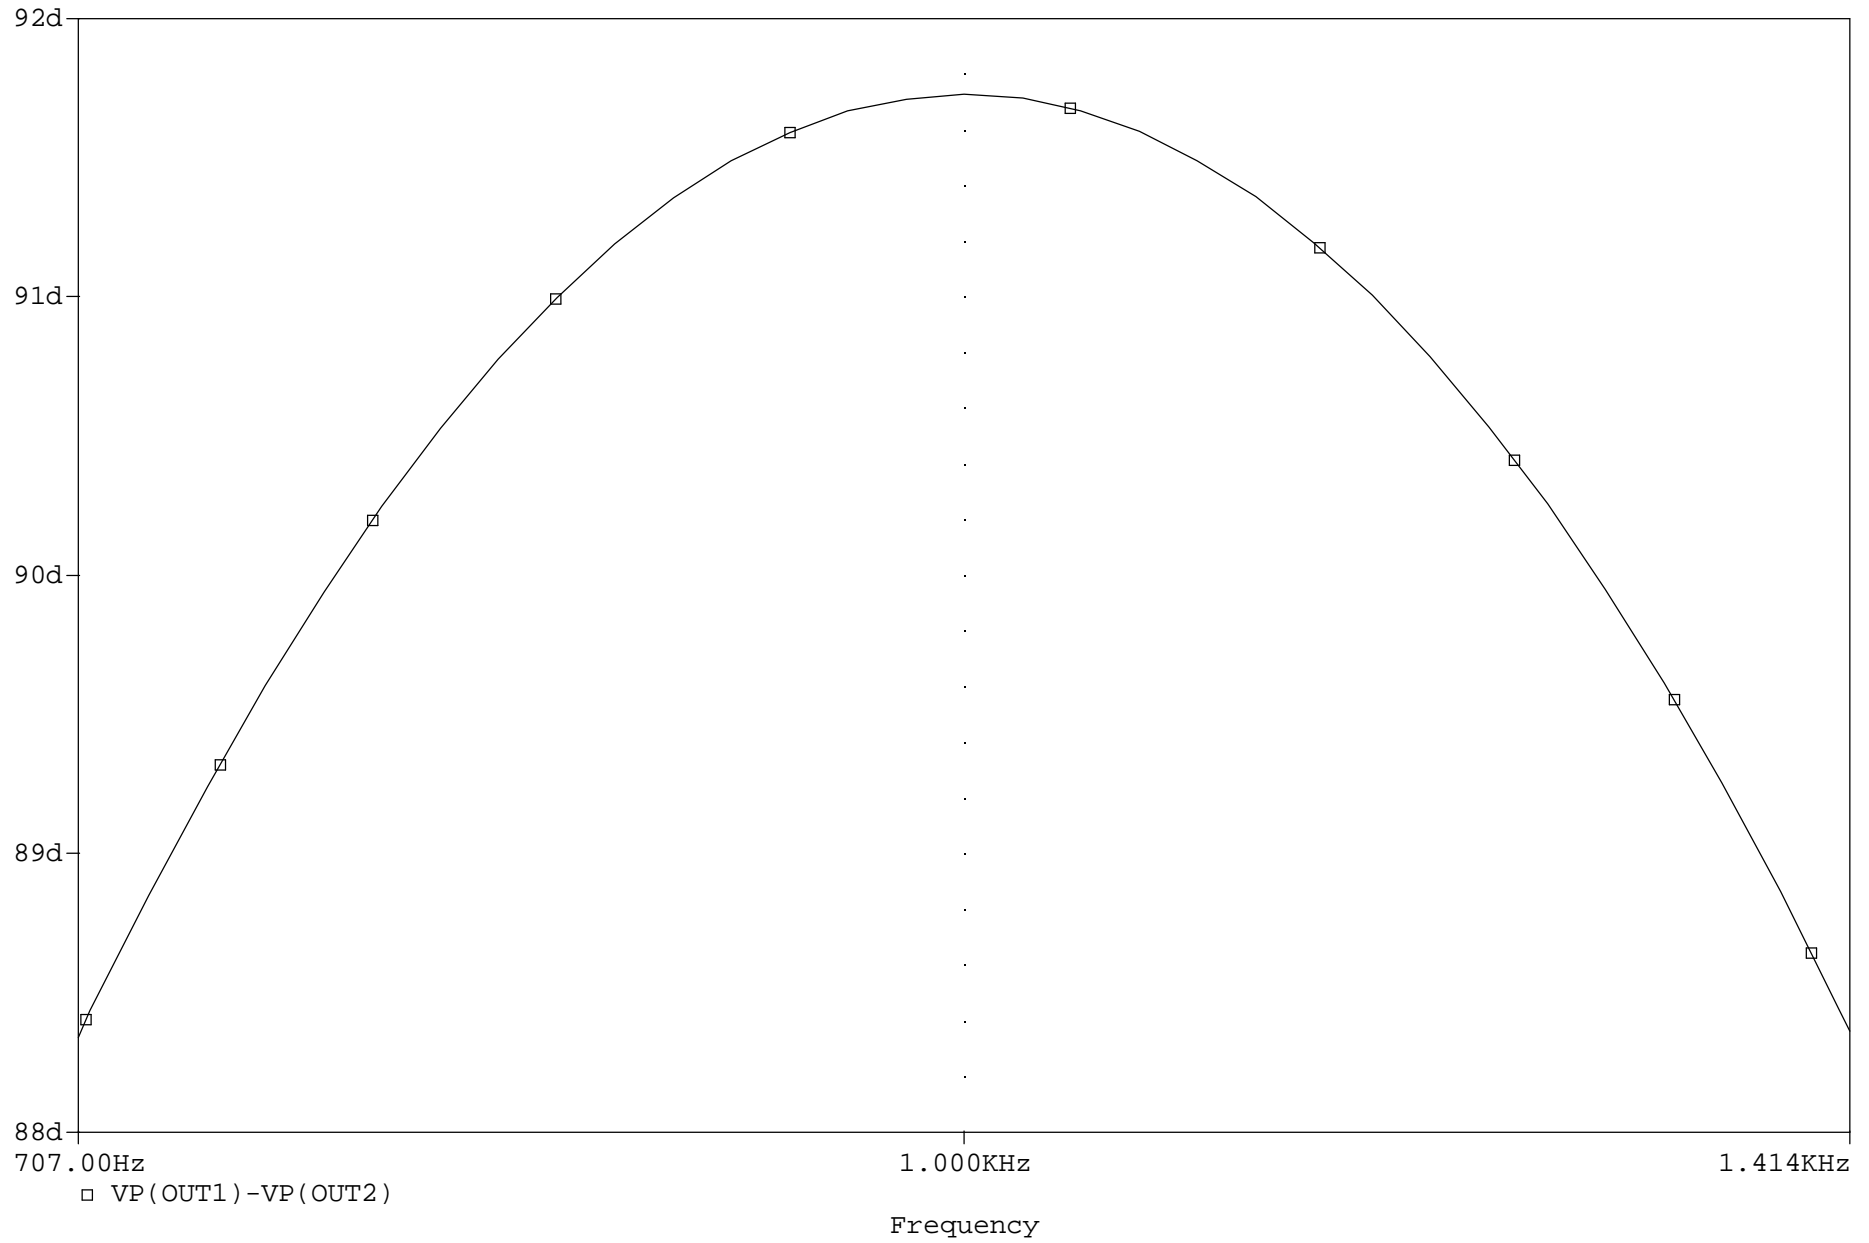

NinetyPhase.dat

Analog Innovations, Inc.
824 E. Cathedral Rock Drive
Phoenix, AZ 85048-6300
(480)460-2350

Temperature(s): 27.0

June 26, 2002