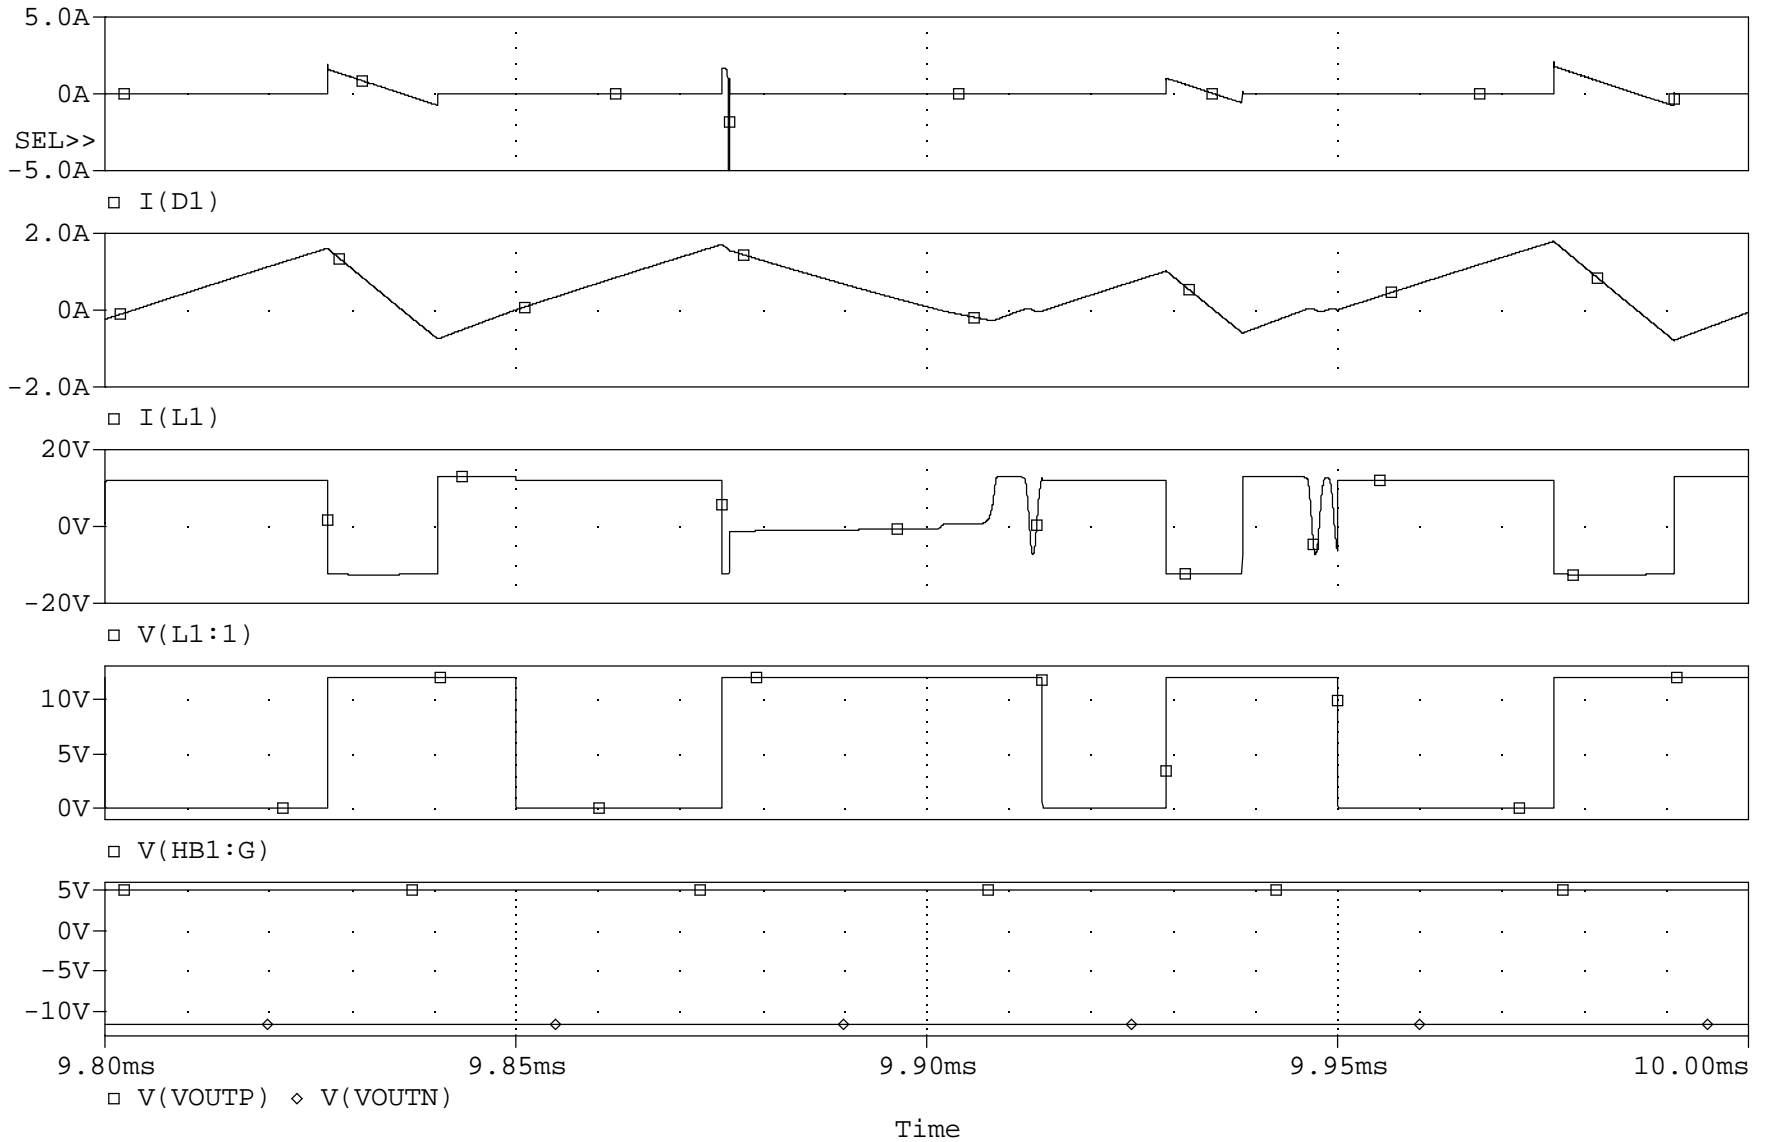

Old Style Switcher with Auxiliary Negative Output

□ V(L1:1)

□ V(HB1:G)

□ V(VOUTP) ▽ V(VOUTN)

Time

Old Style Switcher with Auxiliary Negative Output - Expanded Detail

ANALOG INNOVATIONS, INC.  
 824 E. Cathedral Rock Drive  
 Phoenix, AZ 85048-6300  
 (480)460-2350

Temperature(s): 27.0

April 03, 2007