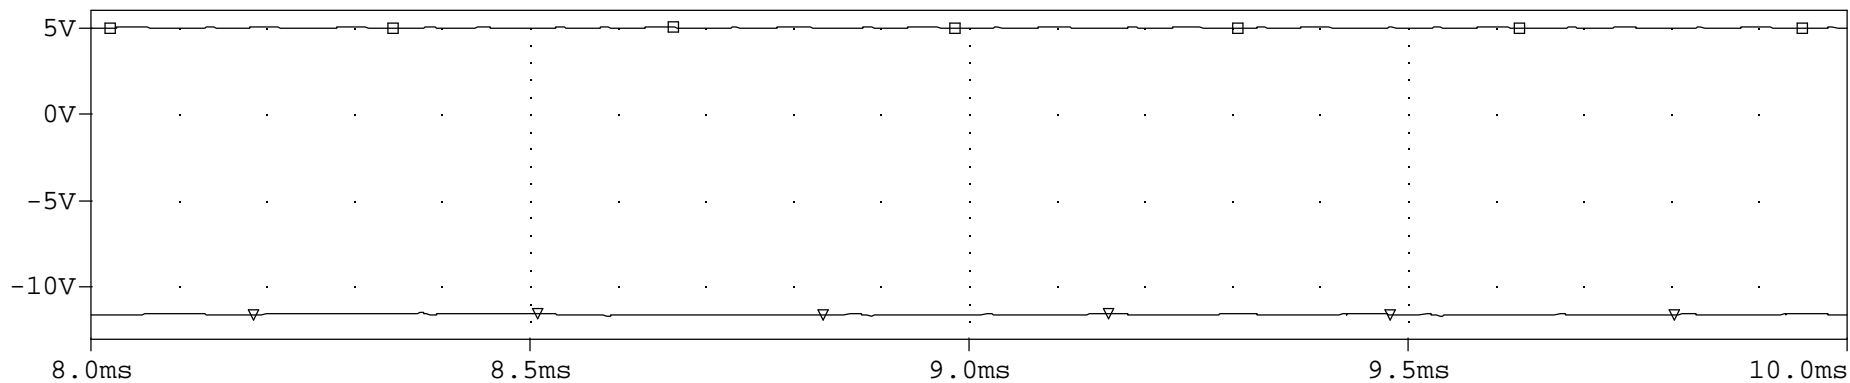

Old Style Switcher with Auxiliary Negative Output

□ V(L1:1)

□ V(HB1:G)

□ V(VOUTP) ▽ V(VOUTN)

Time

Old Style Switcher with Auxiliary Negative Output - Expanded Detail

ANALOG INNOVATIONS, INC.  
 824 E. Cathedral Rock Drive  
 Phoenix, AZ 85048-6300  
 (480)460-2350