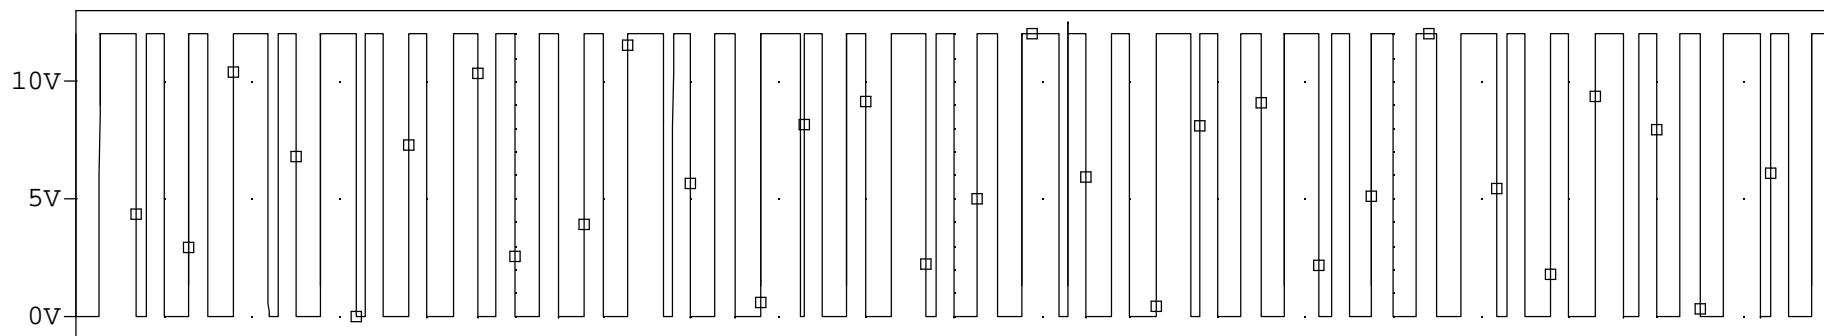

Old Style Switcher with Auxiliary Negative Output

□ V(L1:1)

□ V(HB1:G)

□ V(VOUTP) ▽ V(VOUTN)

Time

Old Style Switcher with Auxiliary Negative Output - Expanded Detail

ANALOG INNOVATIONS, INC.  
 824 E. Cathedral Rock Drive  
 Phoenix, AZ 85048-6300  
 (480)460-2350