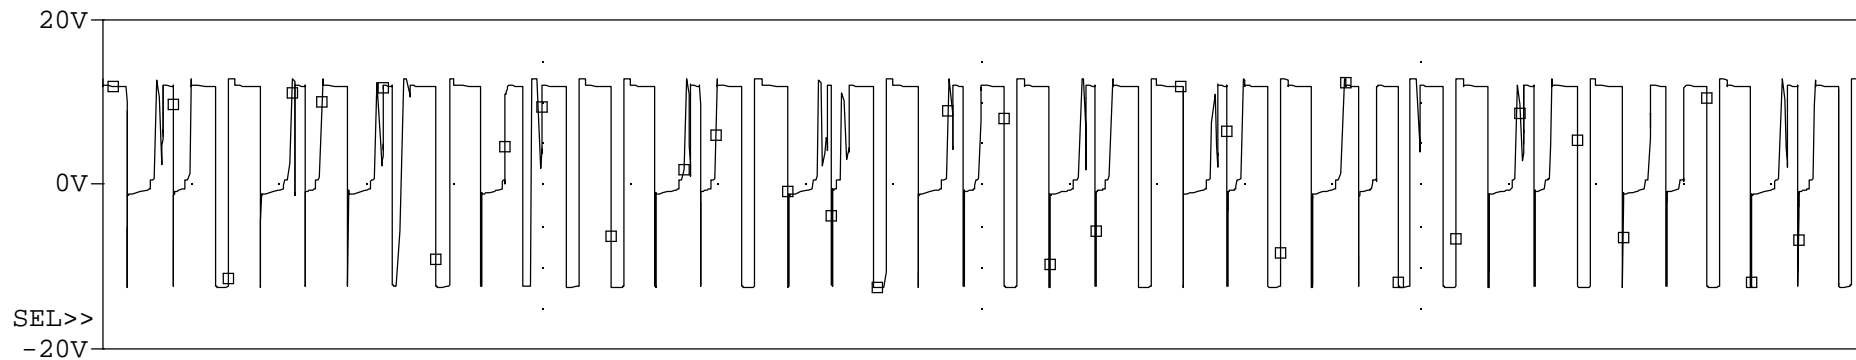

Old Style Switcher with Auxiliary Negative Output

□ V(L1:1)

□ V(HB1:G)

□ V(VOUTP) ▽ V(VOUTN)

Time

Old Style Switcher with Auxiliary Negative Output - Expanded Detail

ANALOG INNOVATIONS, INC.  
 824 E. Cathedral Rock Drive  
 Phoenix, AZ 85048-6300  
 (480)460-2350