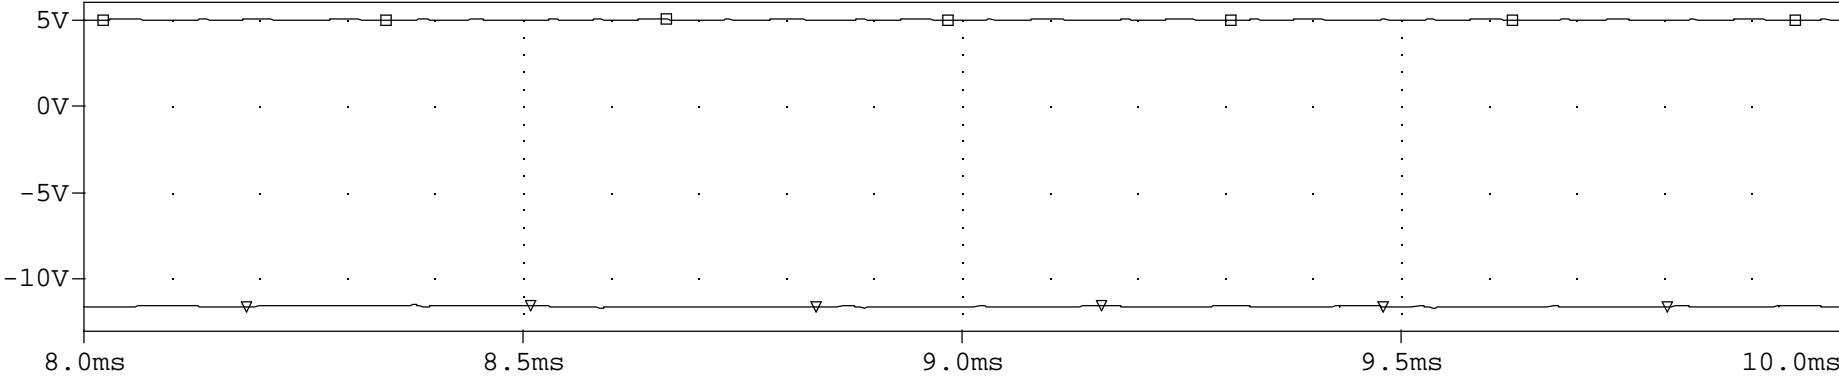

Old Style Switcher with Auxiliary Negative Output

□ V(L1:1)

□ V(HB1:G)

□ V(VOUTP) ▽ V(VOUTN)

Time

Old Style Switcher with Auxiliary Negative Output - Expanded Detail

ANALOG INNOVATIONS, INC.  
 824 E. Cathedral Rock Drive  
 Phoenix, AZ 85048-6300  
 (480)460-2350