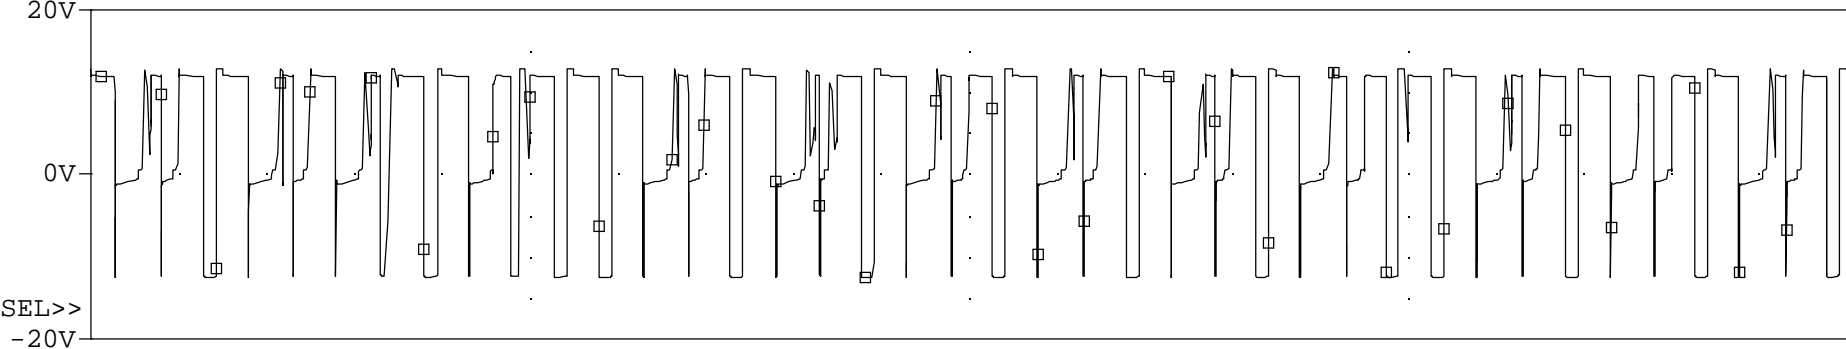

Old Style Switcher with Auxiliary Negative Output

□ V(L1:1)

□ V(HB1:G)

□ V(VOUTP) ▽ V(VOUTN)

Time

Old Style Switcher with Auxiliary Negative Output - Expanded Detail

ANALOG INNOVATIONS, INC.  
 824 E. Cathedral Rock Drive  
 Phoenix, AZ 85048-6300  
 (480)460-2350