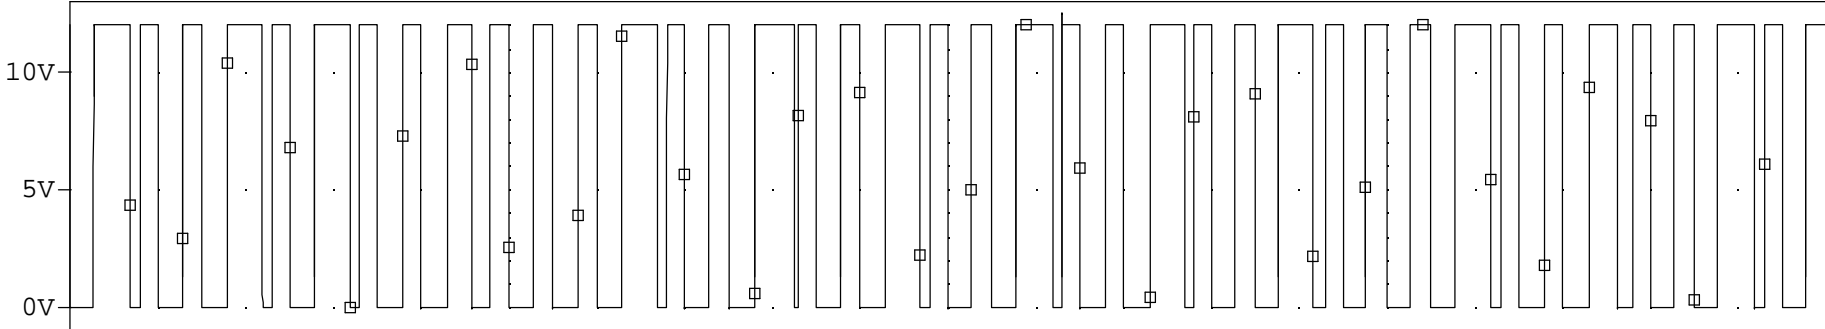

Old Style Switcher with Auxiliary Negative Output

□ V(L1:1)

□ V(HB1:G)

□ V(VOUTP) ▽ V(VOUTN)

Time

Old Style Switcher with Auxiliary Negative Output - Expanded Detail

ANALOG INNOVATIONS, INC.  
 824 E. Cathedral Rock Drive  
 Phoenix, AZ 85048-6300  
 (480)460-2350