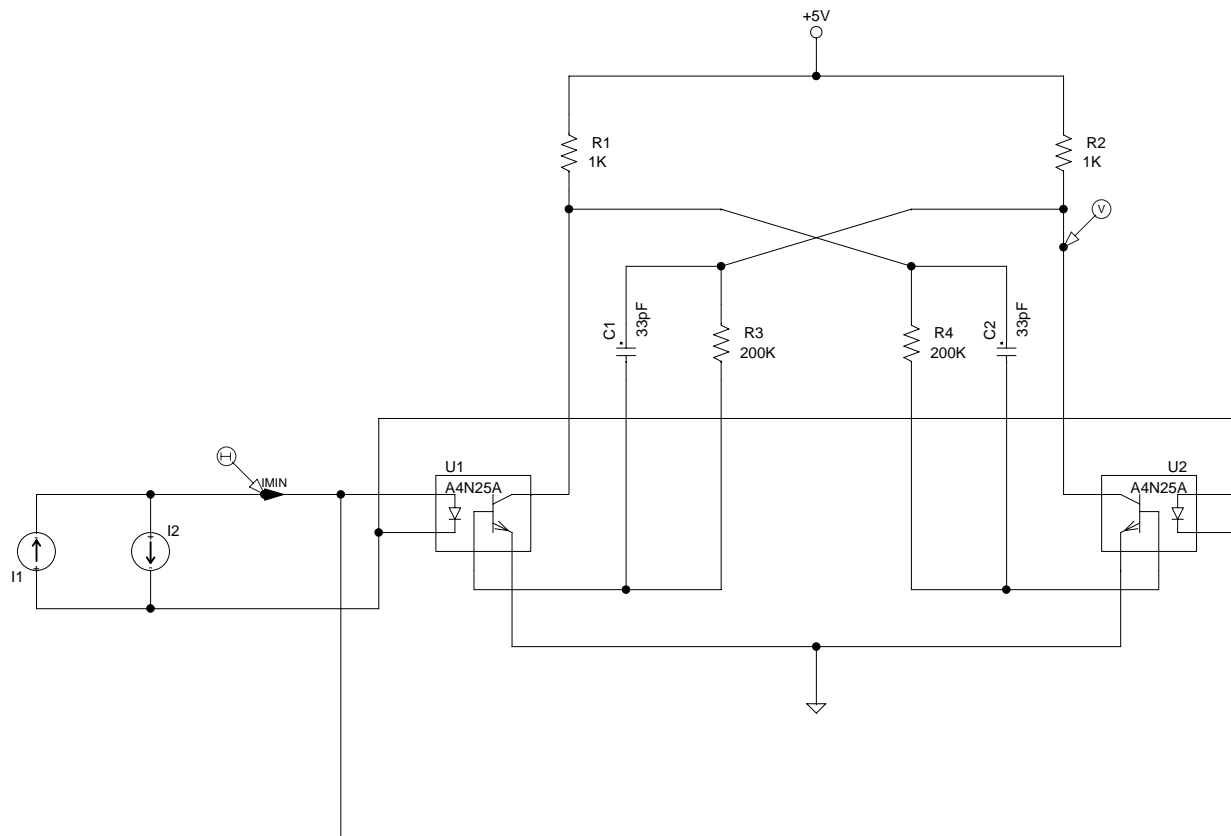

PhotoCoupler-1

□ I(I1)

□ V(R2:2)

Time

ANALOG INNOVATIONS  
 35129 N LAREDO DRIVE  
 SAN TAN VALLEY, AZ 85142-3361  
 (480) 460-2350 FAX: (602) 557-0890

Title:  
 Cross-Coupled Photo Couplers

Size A FileName:  
 D:\Projects\Experiments\SED\PhotoCoupler-1A.sch