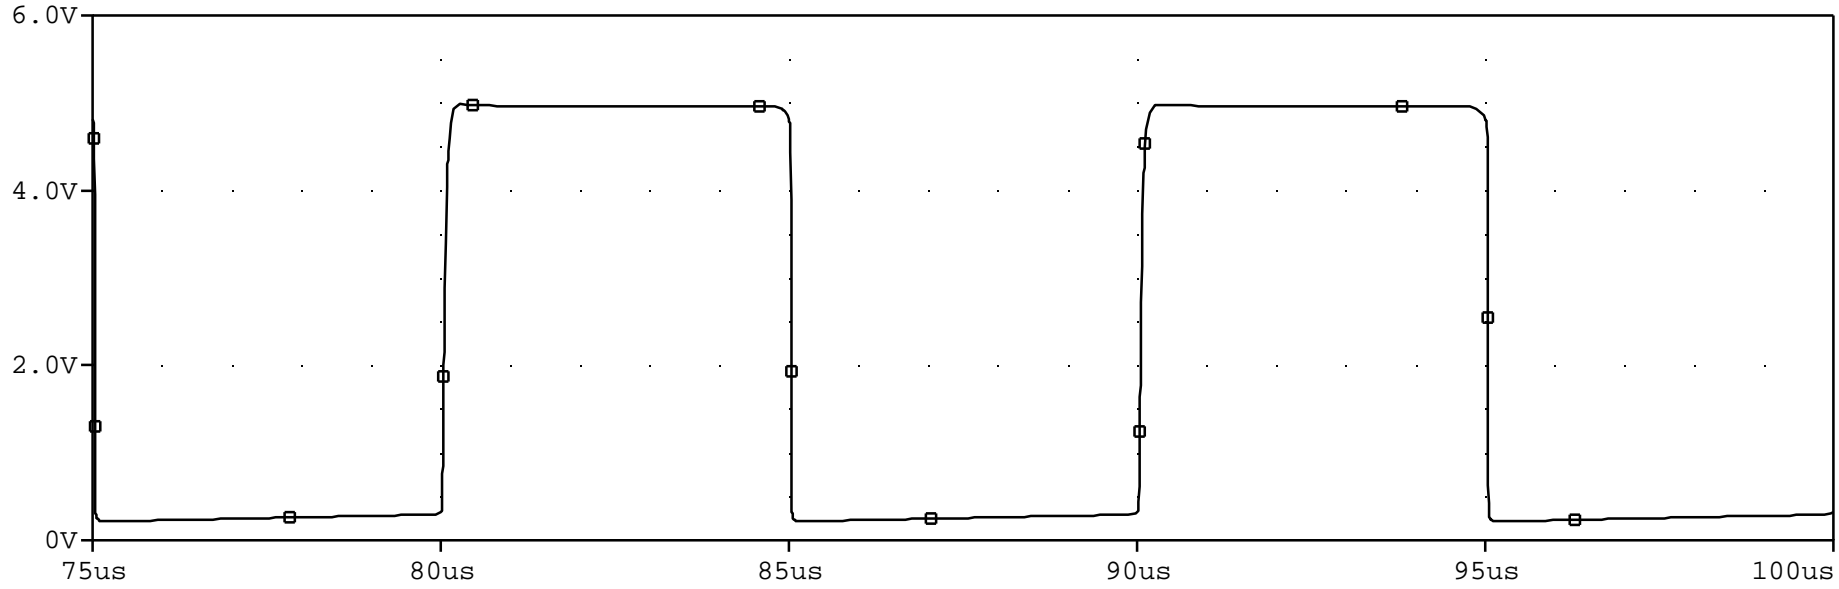

PhotoCoupler-1

□ I(I1)

□ V(R2:2)

Time

ANALOG INNOVATIONS  
 35129 N LAREDO DRIVE  
 SAN TAN VALLEY, AZ 85142-3361  
 (480) 460-2350 FAX: (602) 557-0890

Title:  
 Cross-Coupled Photo Couplers

Size A	FileName: D:\Projects\Experiments\SED\PhotoCoupler-1A.sch	REV A
-----------	--	----------