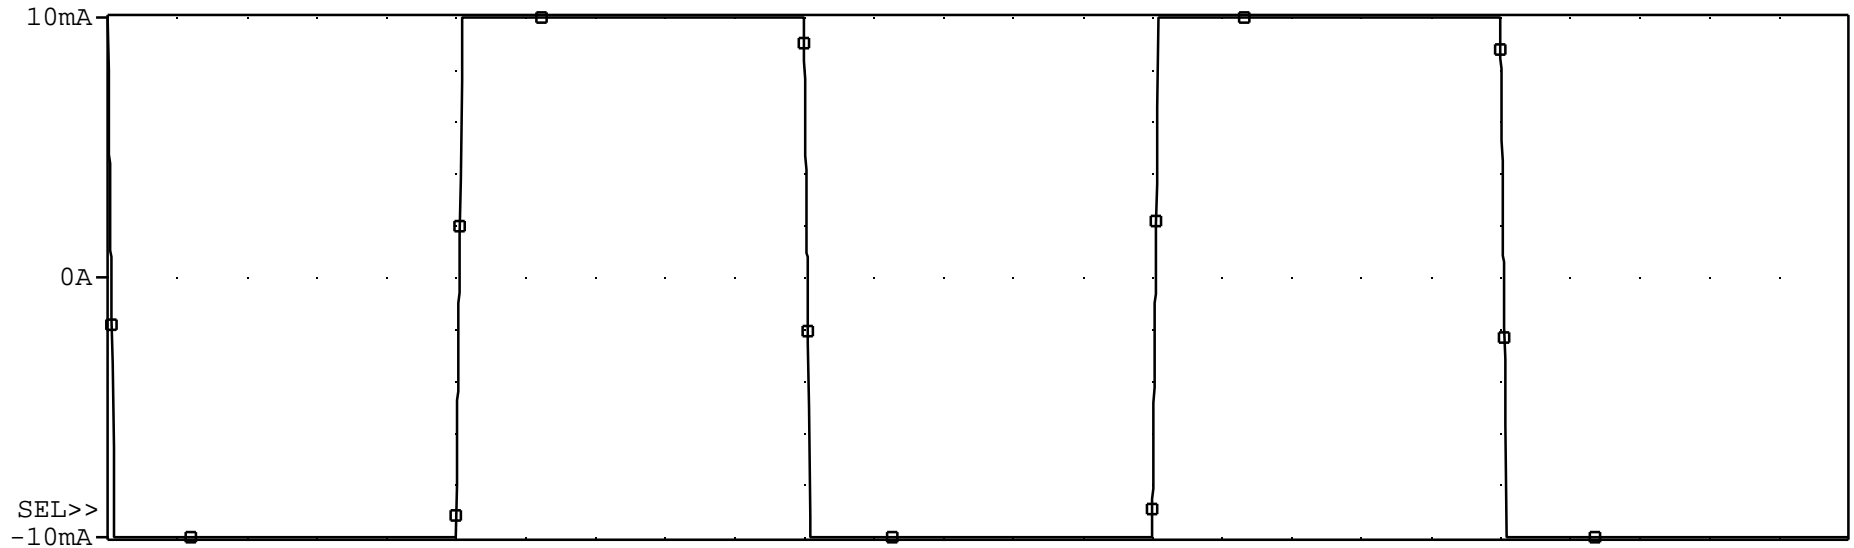

PhotoCoupler-1

□ I(I1)

□ V(R2:2)

Time

ANALOG INNOVATIONS  
 35129 N LAREDO DRIVE  
 SAN TAN VALLEY, AZ 85142-3361  
 (480) 460-2350 FAX: (602) 557-0890

Title:  
 Cross-Coupled Photo Couplers

Size A	FileName: D:\Projects\Experiments\SED\PhotoCoupler-1A.sch	REV A
-----------	--	----------