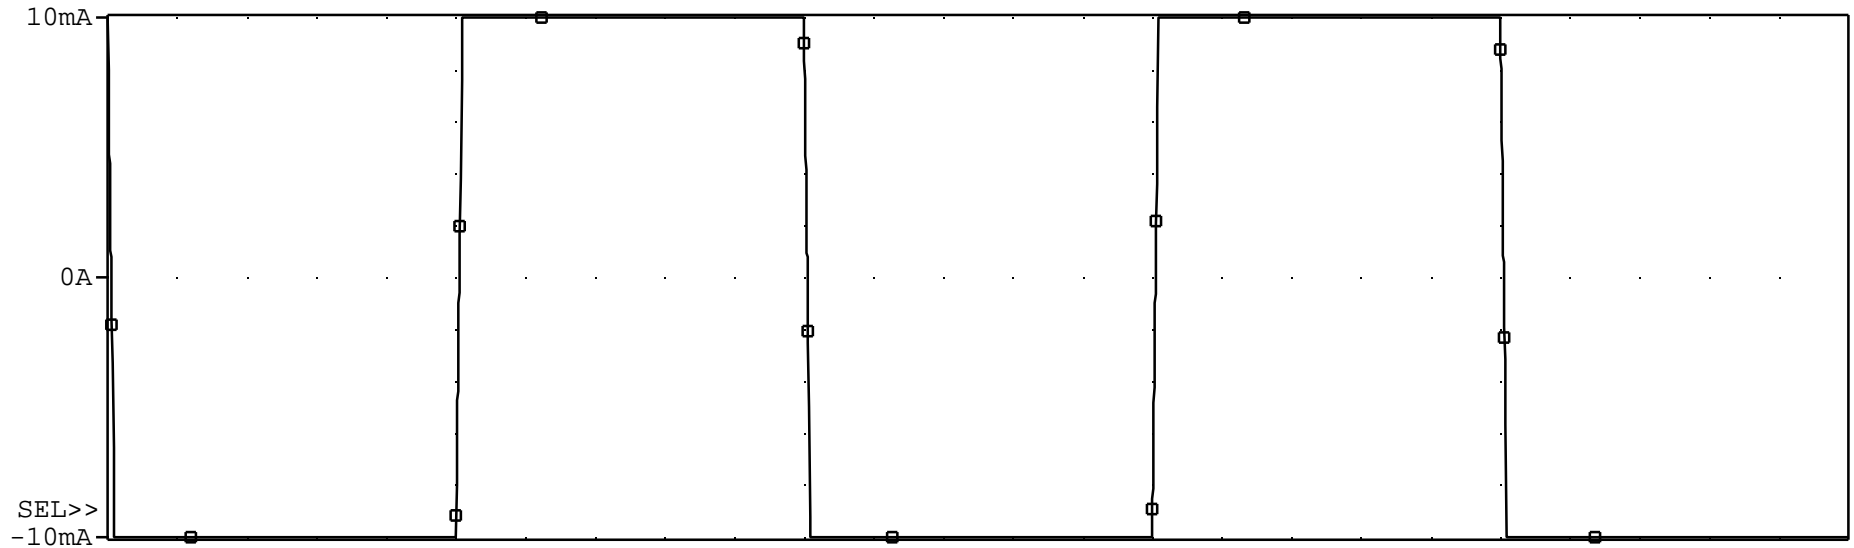

PhotoCoupler-1

□ I(I1)

□ V(R2:2)

Time

ANALOG INNOVATIONS  
 35129 N LAREDO DRIVE  
 SAN TAN VALLEY, AZ 85142-3361  
 (480) 460-2350 FAX: (602) 557-0890

Title:  
 Cross-Coupled Photo Couplers

Size A FileName:  
 D:\Projects\Experiments\SED\PhotoCoupler-1A.sch