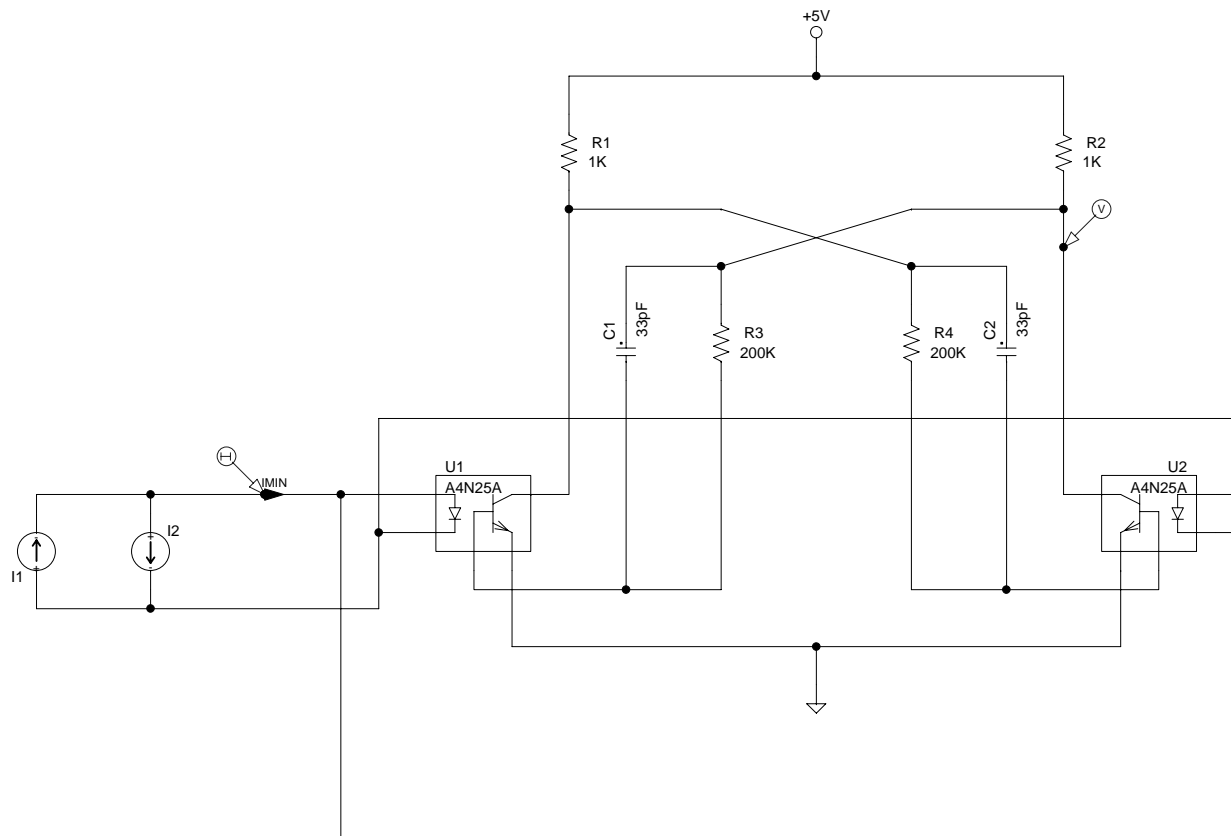

PhotoCoupler-1

□ I(I1)

□ V(R2:2)

Time

ANALOG INNOVATIONS  
 35129 N LAREDO DRIVE  
 SAN TAN VALLEY, AZ 85142-3361  
 (480) 460-2350 FAX: (602) 557-0890

Title:  
 Cross-Coupled Photo Couplers

Size A	FileName: D:\Projects\Experiments\SED\PhotoCoupler-1A.sch	REV A
-----------	--	----------