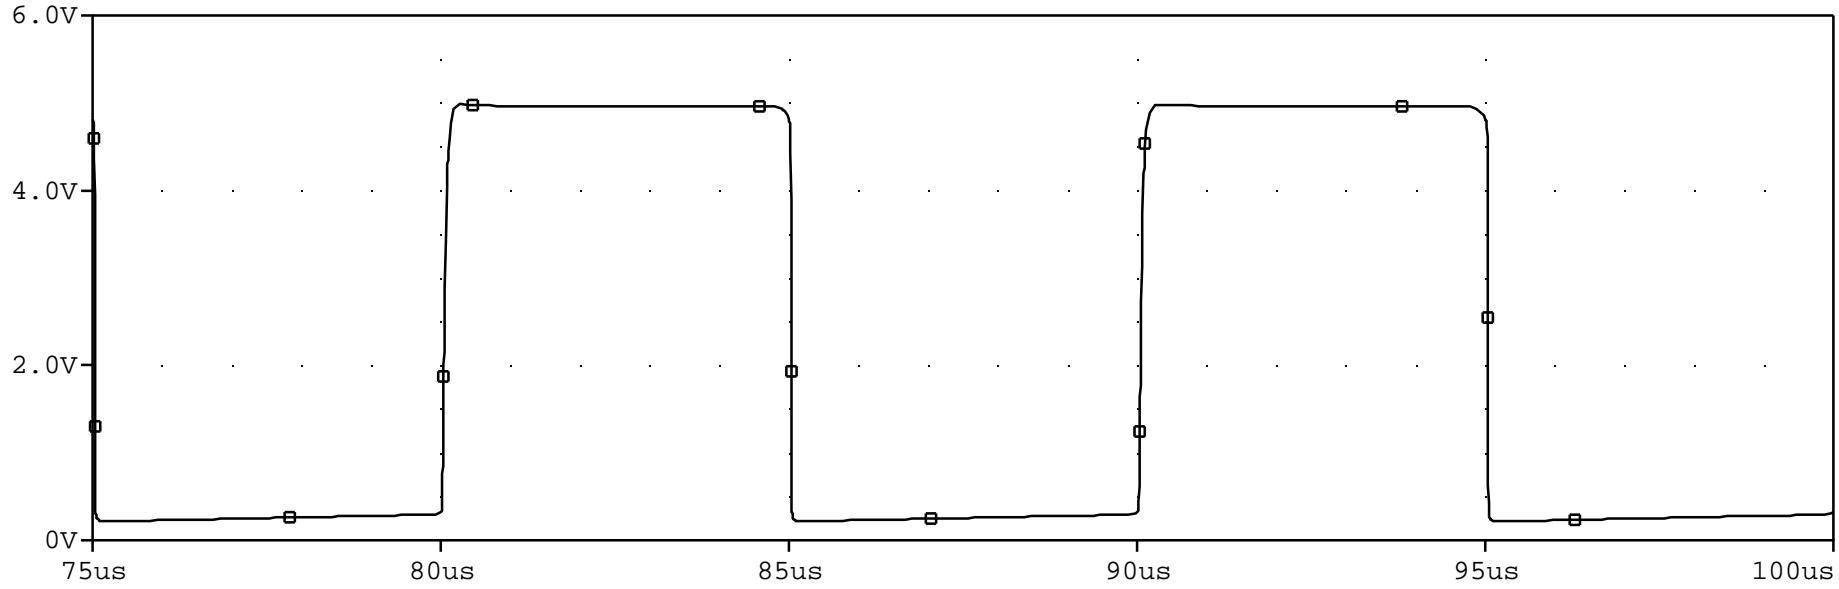

PhotoCoupler-1

□ I(I1)

□ V(R2:2)

Time

ANALOG INNOVATIONS  
 35129 N LAREDO DRIVE  
 SAN TAN VALLEY, AZ 85142-3361  
 (480) 460-2350 FAX: (602) 557-0890

Title:  
 Cross-Coupled Photo Couplers

Size A FileName:  
 D:\Projects\Experiments\SED\PhotoCoupler-1A.sch