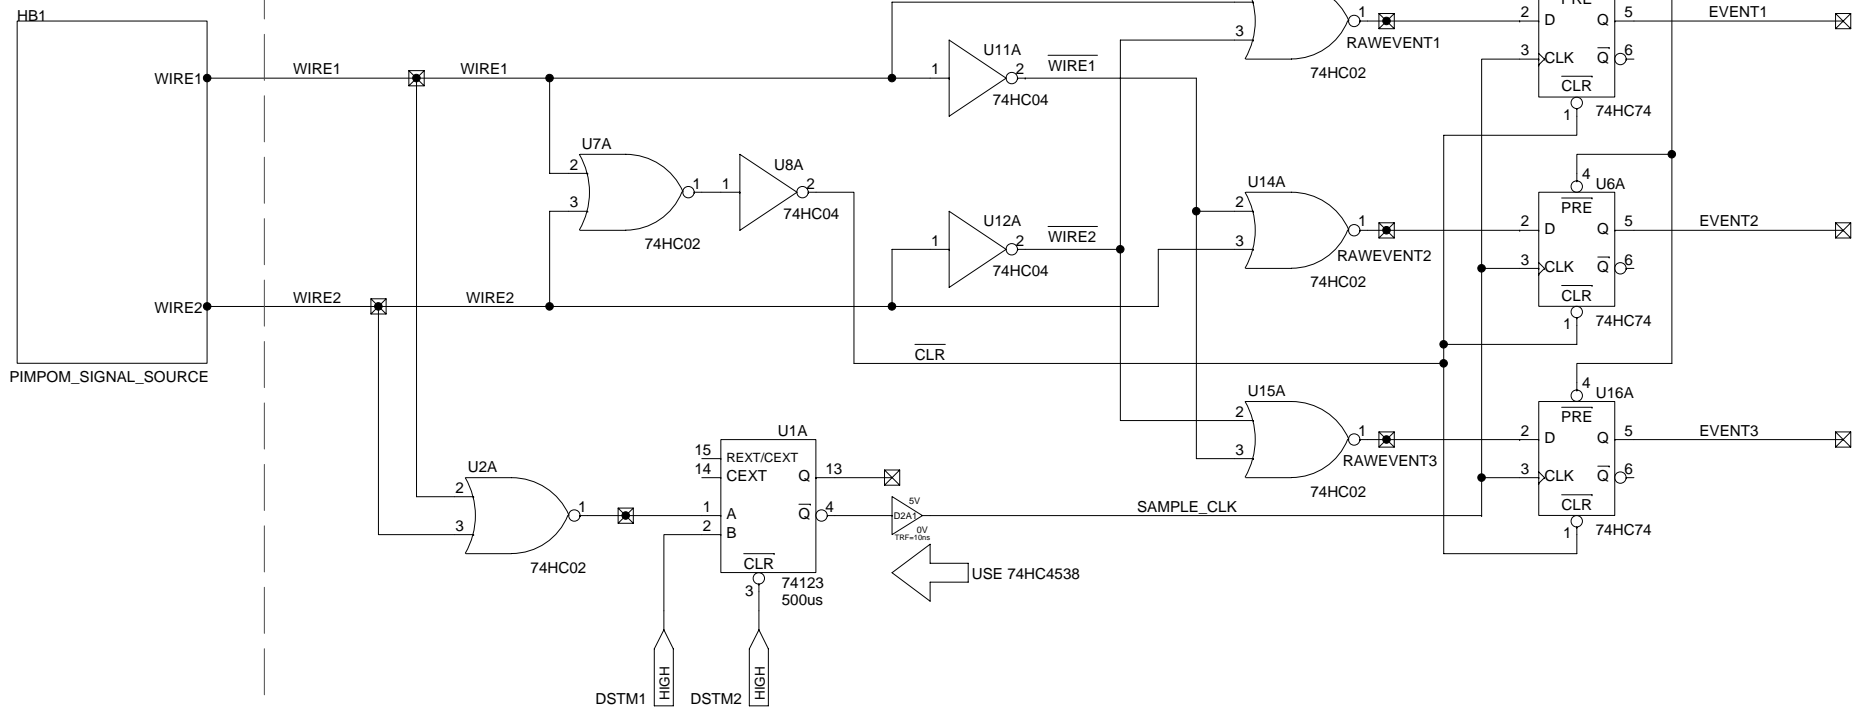

SIGNAL SYNTHESIS SIDE

RECEIVE SIGNAL & DECODE SIDE

ANALOG INNOVATIONS, Inc.
 824 E. CATHEDRAL ROCK DRIVE
 PHOENIX, AZ 85048-6300
 (480) 460-2350 FAX: (602) 557-0890

Title: Pimpom's Two-wire Dilemma, with Full Decode		
Size A	FileName: C:\Projects\Experiments\SED\Pimpom_Decode_to_1_2_3.sch	REV A
February 1, 2013, 1:49 PM		Sheet 1 of 1

Pimpom_Decode_to_1_2_3

Pimpom_Decode_to_1_2_3_Expanded_View