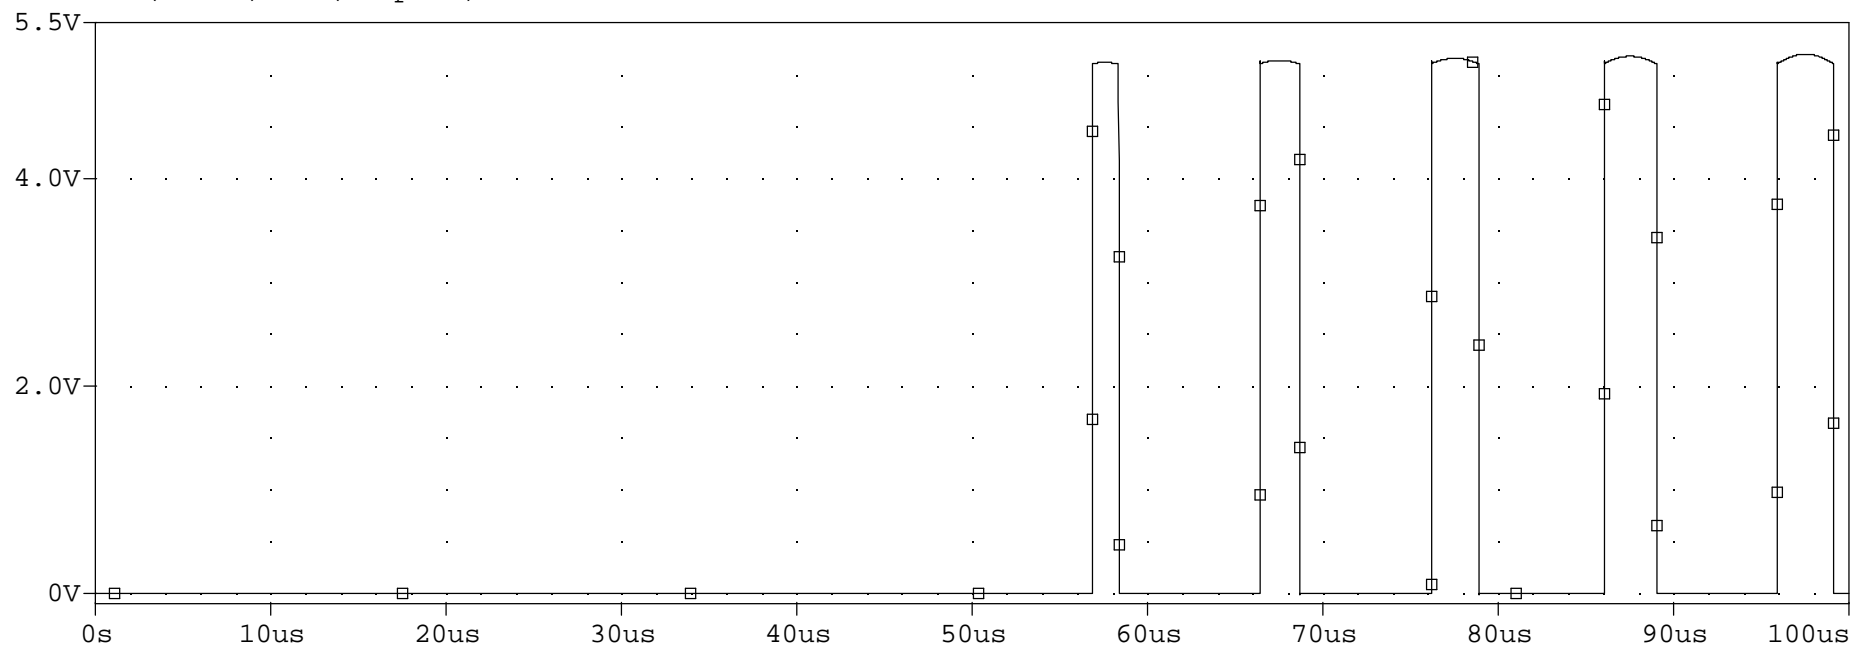

LIBRARY: D:\Projects\Expments\SED\RippleDetector\TLV3501.lib

RippleDetector_SED, Question by Tom Del Rosso

□ V(VDD:+) ◇ V(U1:pin6)

□ V(U1:pin5)

Time