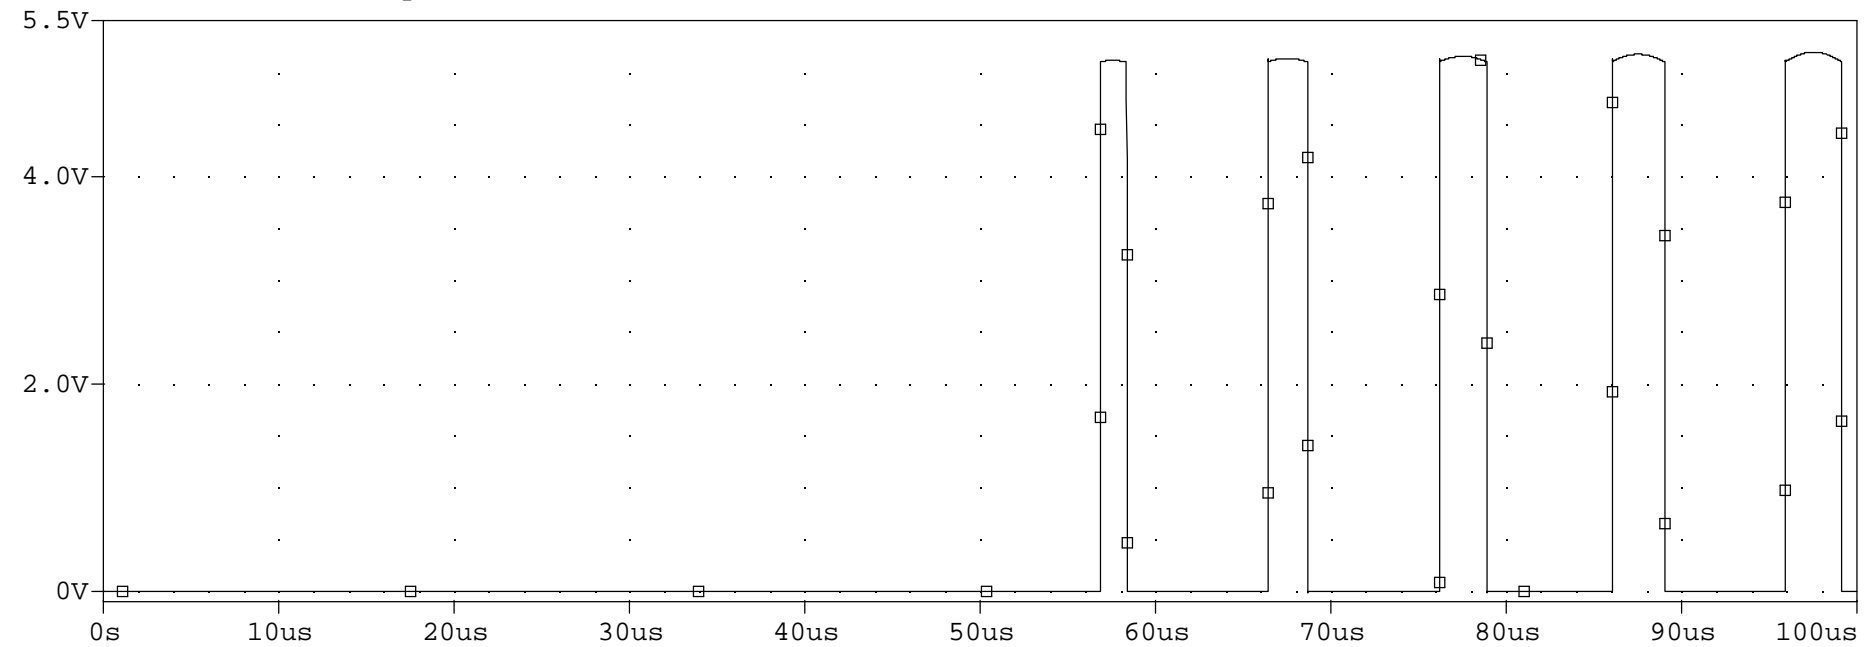

RippleDetector_SED, Question by Tom Del Rosso

□ V(VDD:+) ◇ V(U1:pin6)

□ V(U1:pin5)

Time