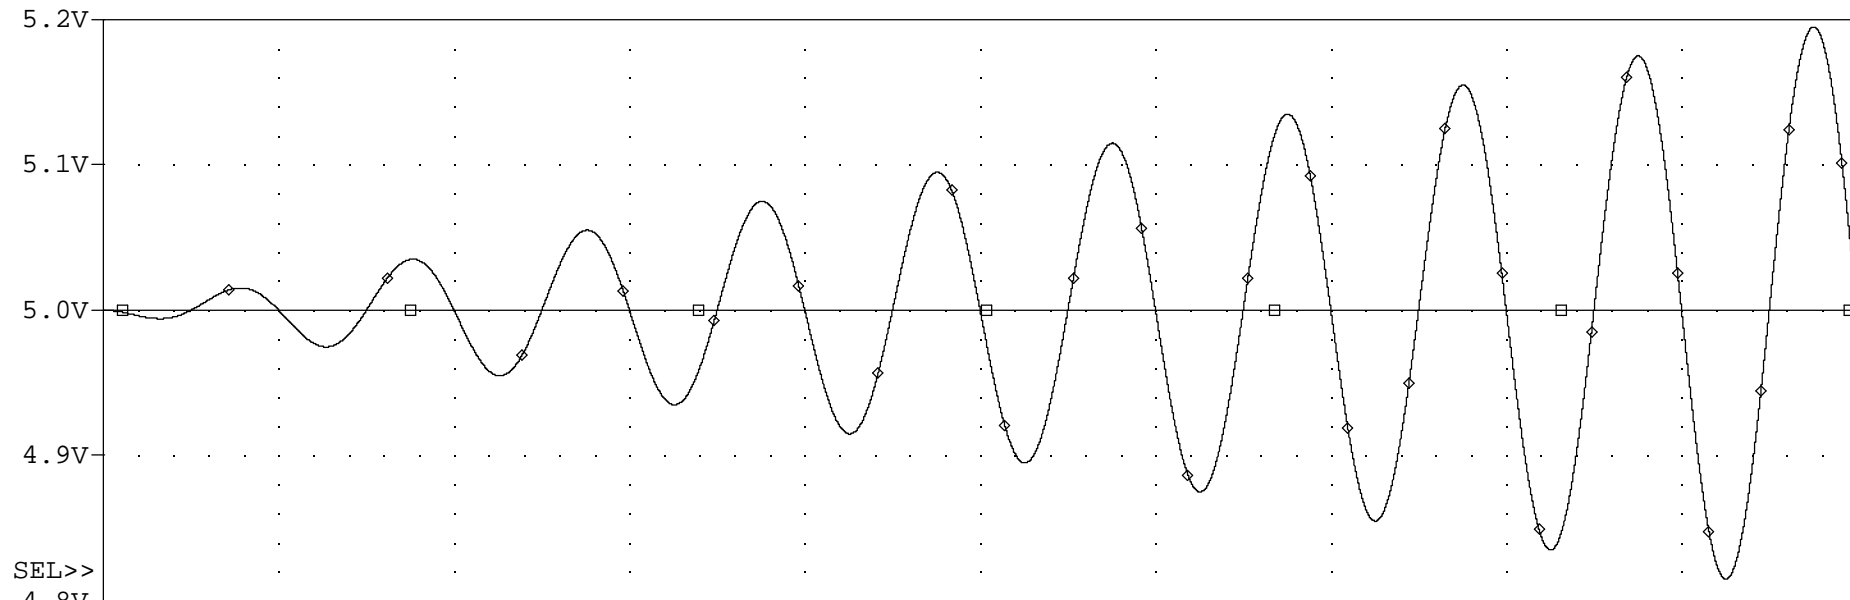

LIBRARY: D:\Projects\Expments\SED\RippleDetector\TLV3501.lib

RippleDetector_SED, Question by Tom Del Rosso

□ V(VDD:+) ◇ V(U1:pin6)

□ V(U1:pin5)

Time