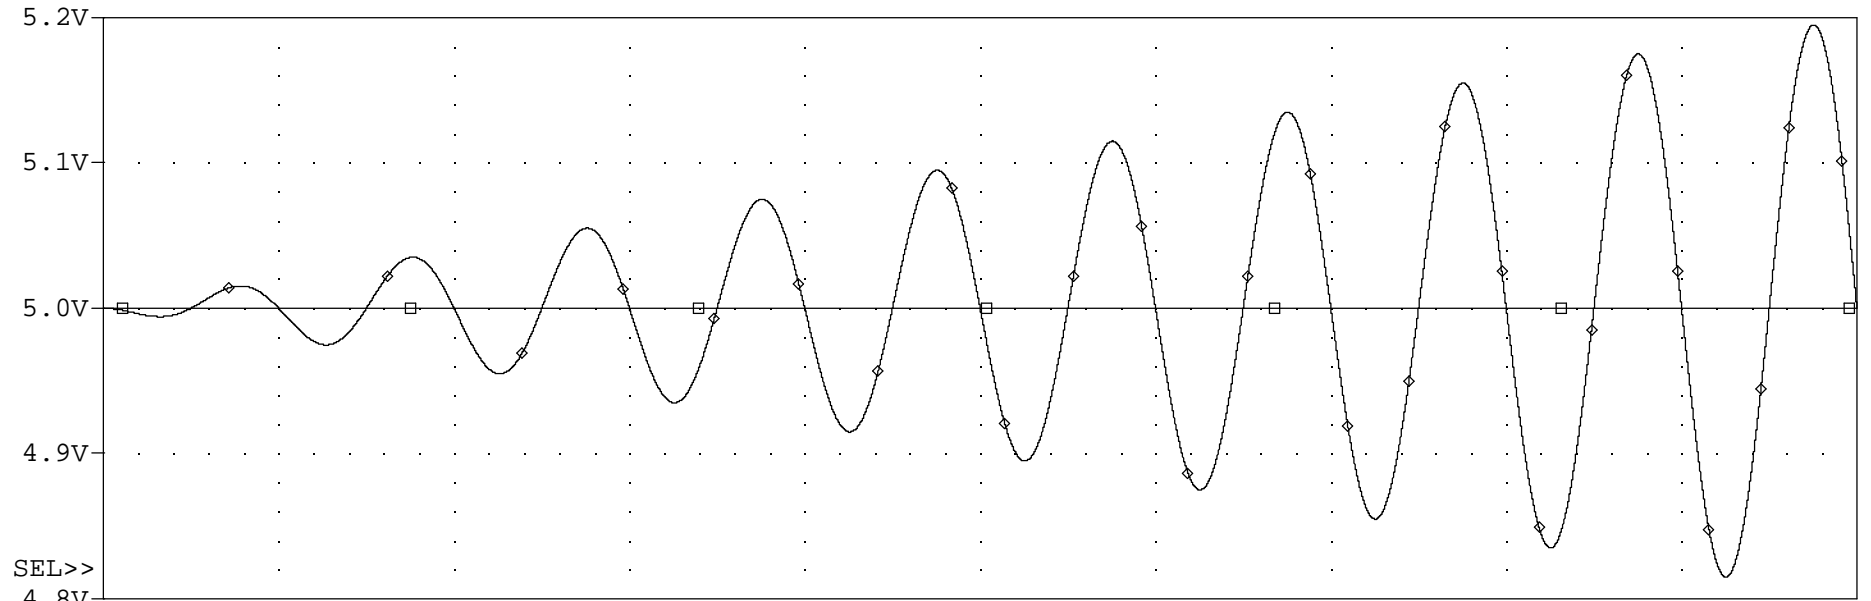

RippleDetector_SED, Question by Tom Del Rosso

□ V(VDD:+) ◇ V(U1:pin6)

□ V(U1:pin5)

Time