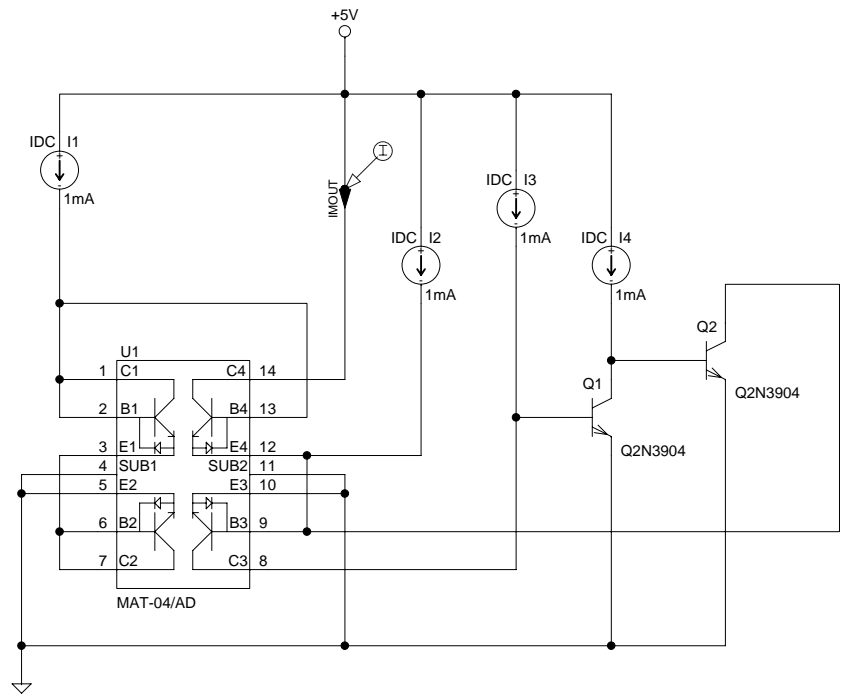

ANALOG INNOVATIONS, Inc.
824 E. CATHEDRAL ROCK DRIVE
PHOENIX, AZ 85048-6300
(480) 460-2350 FAX: (602) 557-0890

Title:
One Quadrant Squarer for Harry D (S.E.D Post), Automotive Bias Tricks

Size A	FileName: C:\Projects\Expments\SED\Squarer4HarryD_2.sch	REV A

November 24, 2012, 11:19 AM

Sheet 1 of 1