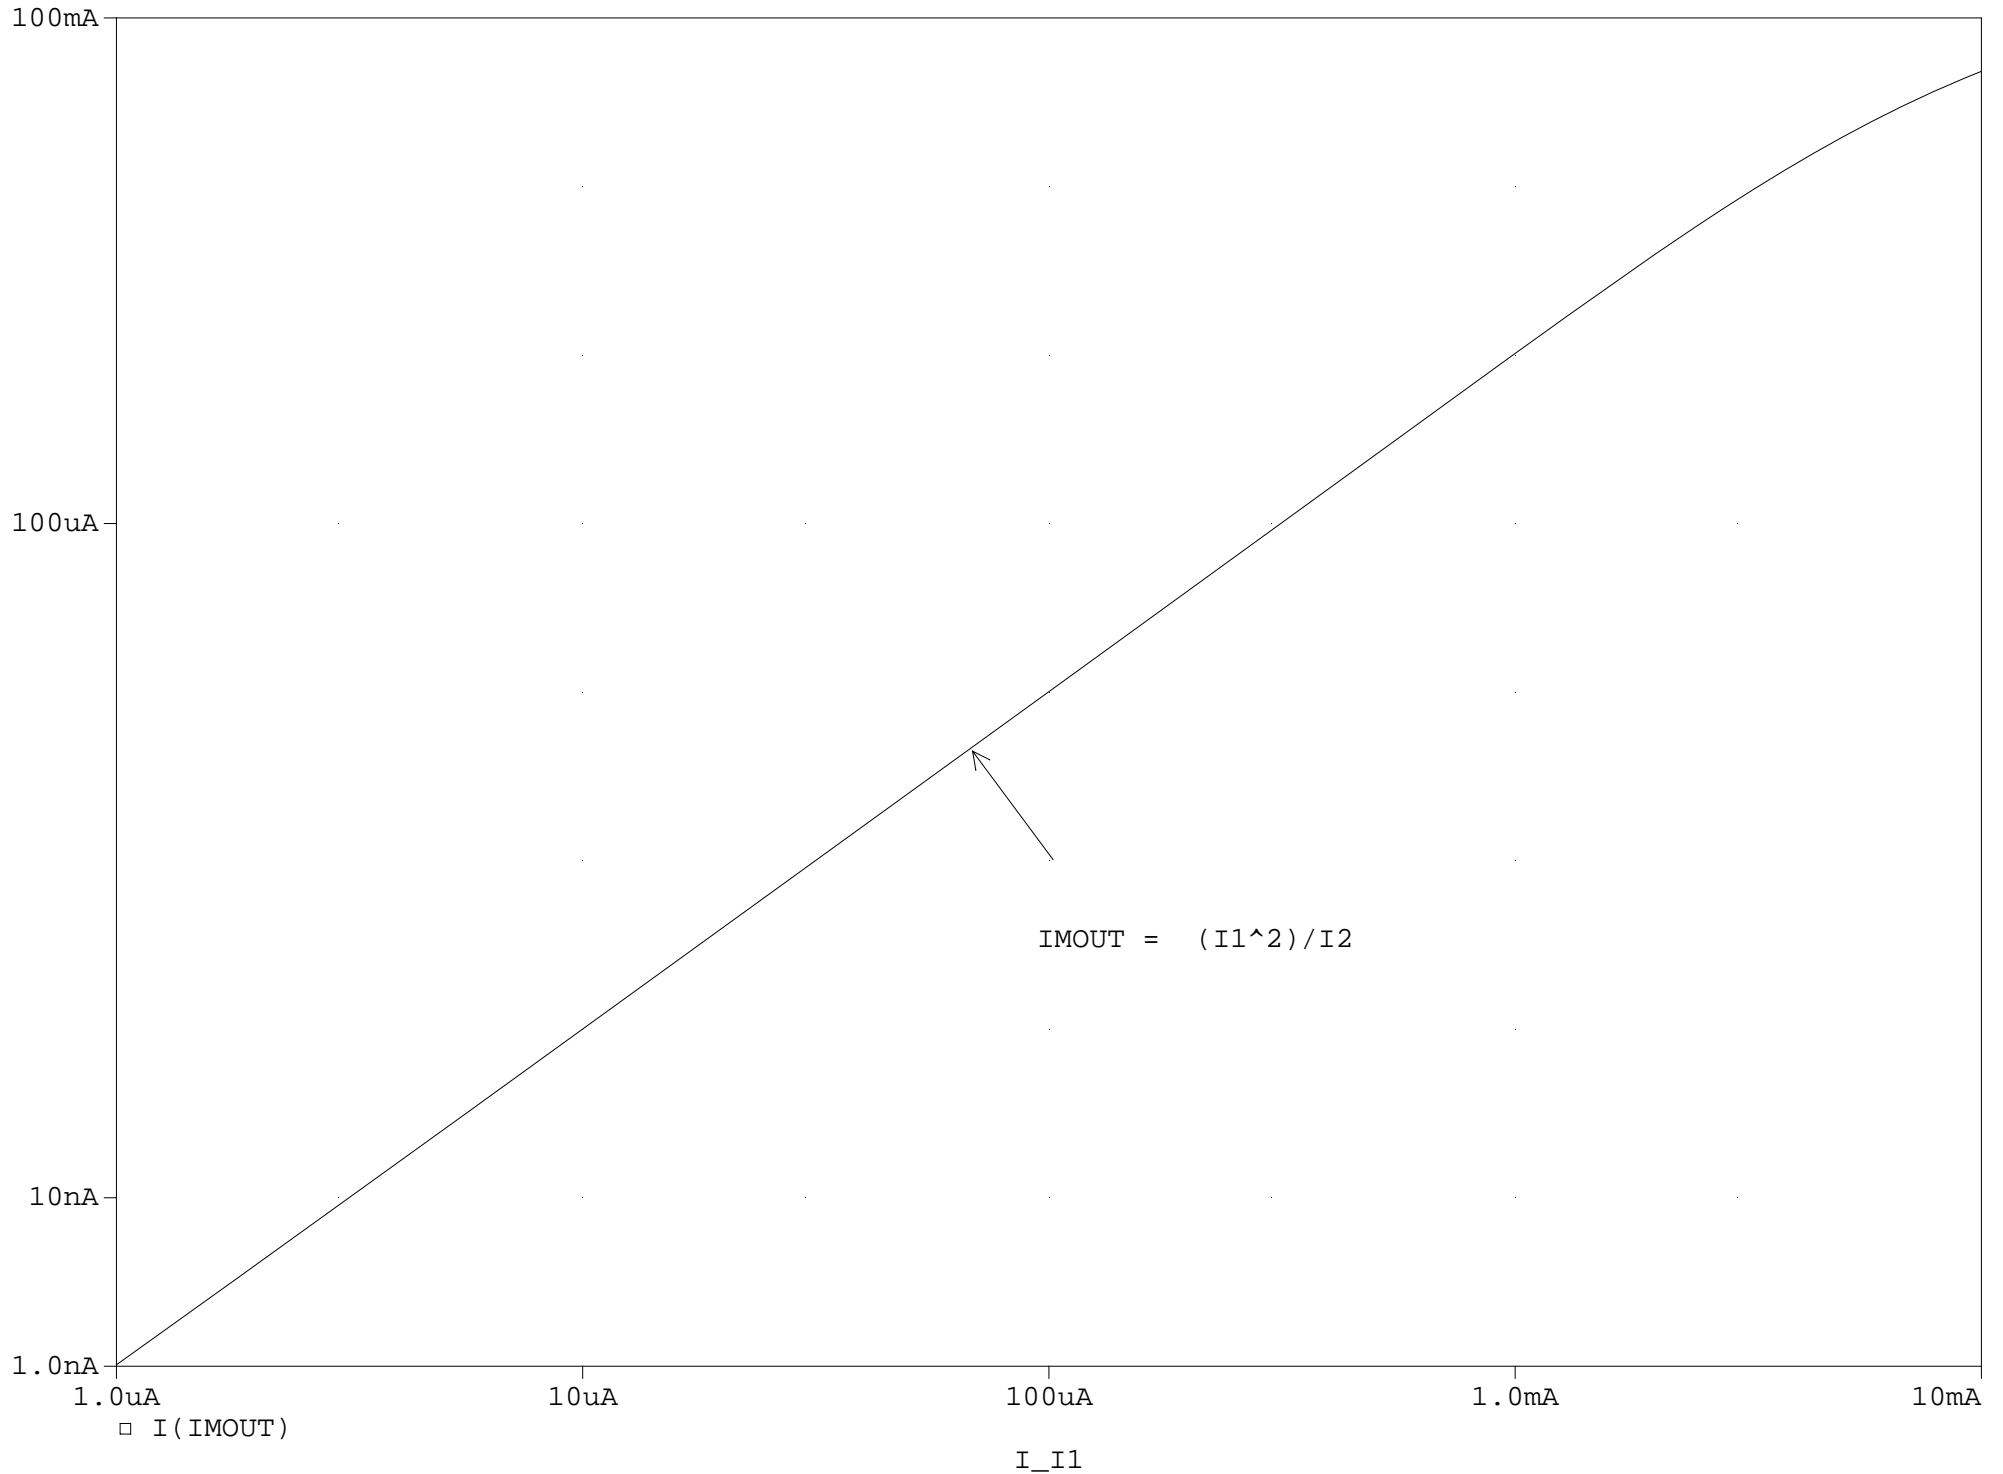

Squarer4HarryD