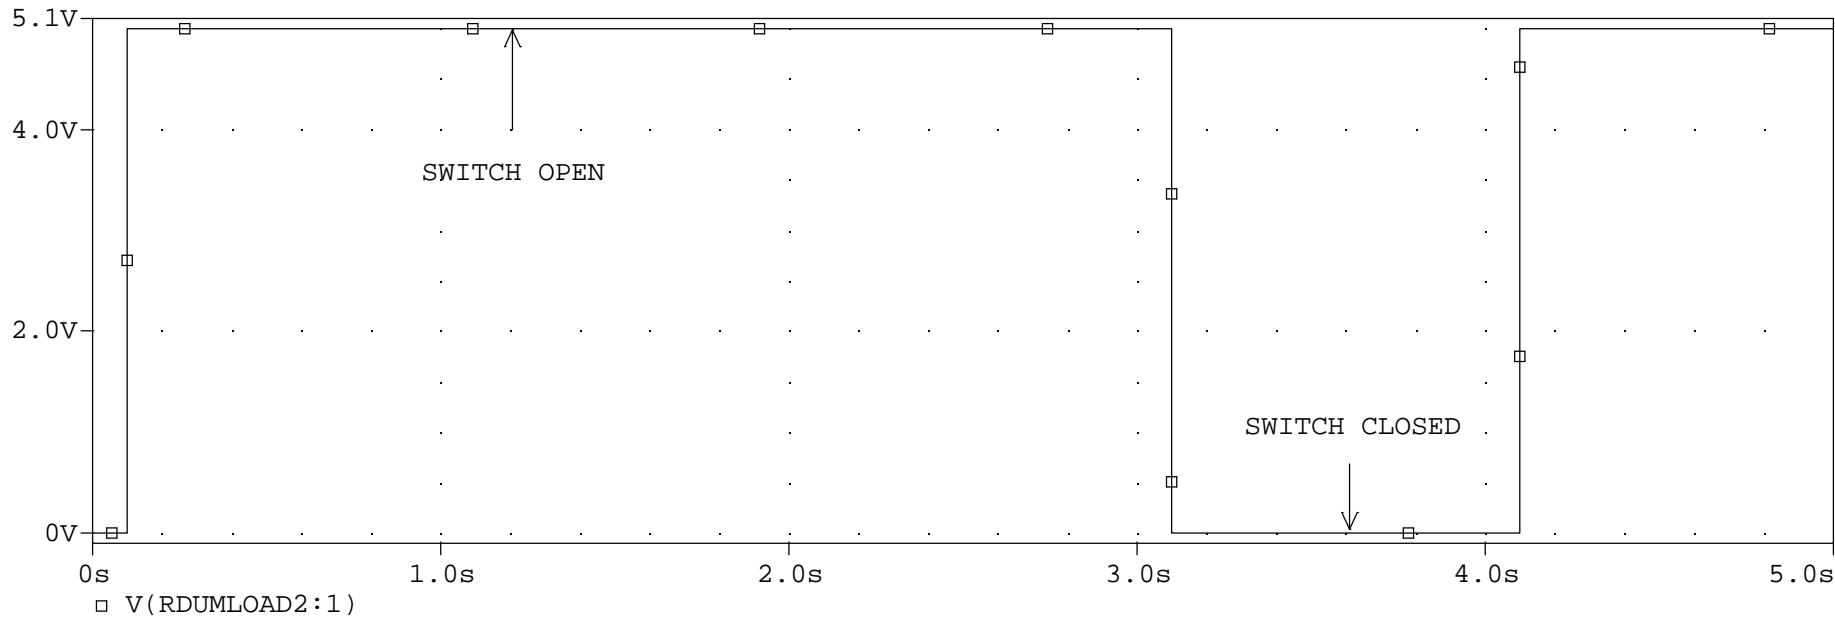

SwitchDelayNoDelay-SIM

Time