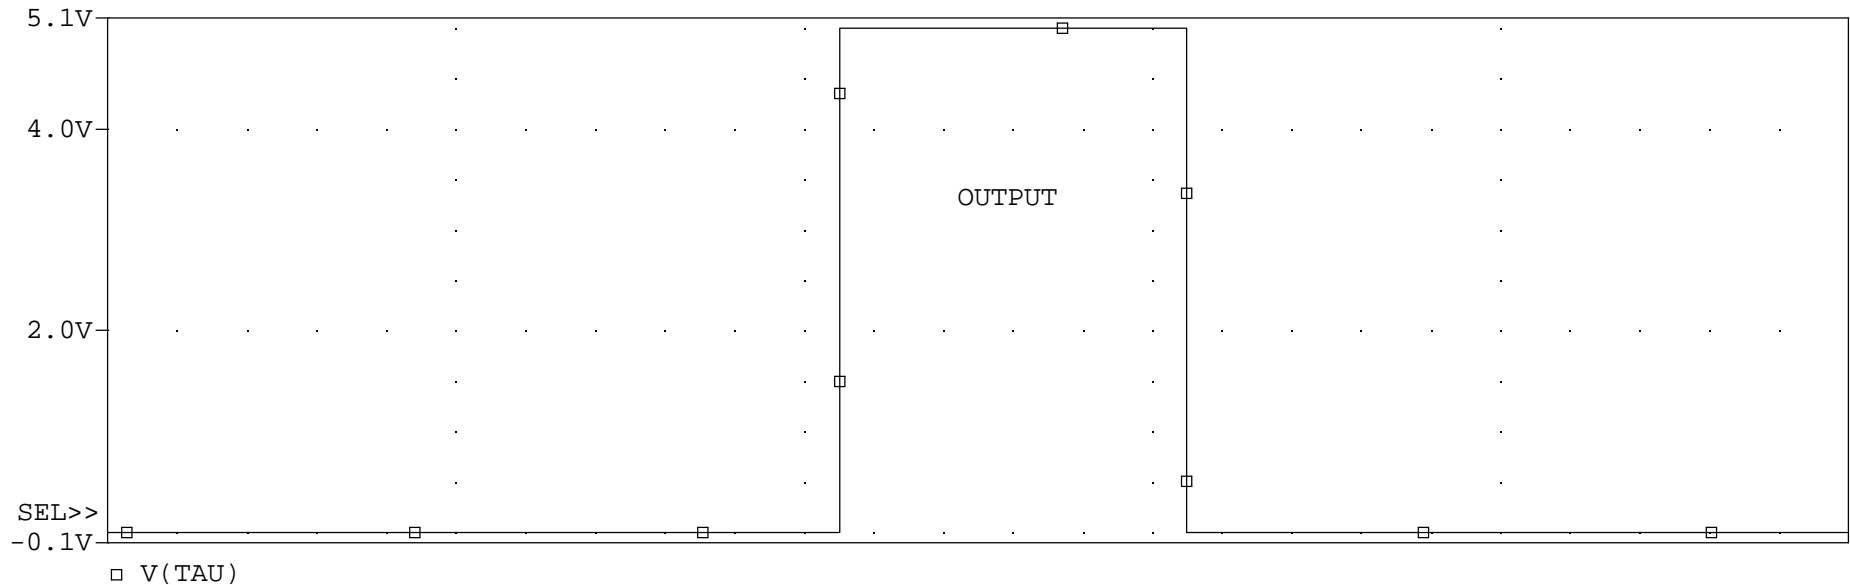

SwitchDelayNoDelay-SIM

Time