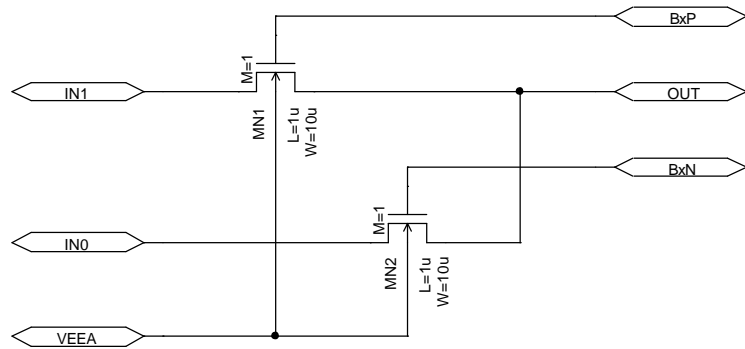

ANALOG INNOVATIONS, Inc.
824 E. CATHEDRAL ROCK DRIVE
PHOENIX, AZ 85048-6300
(480) 460-2350 FAX: (480) 460-2142

Title: SPDT Switch		REV A
Size A	FileName: ...SPDT.sch	
May 16, 2002, 9:28 AM		Sheet 1 of 1