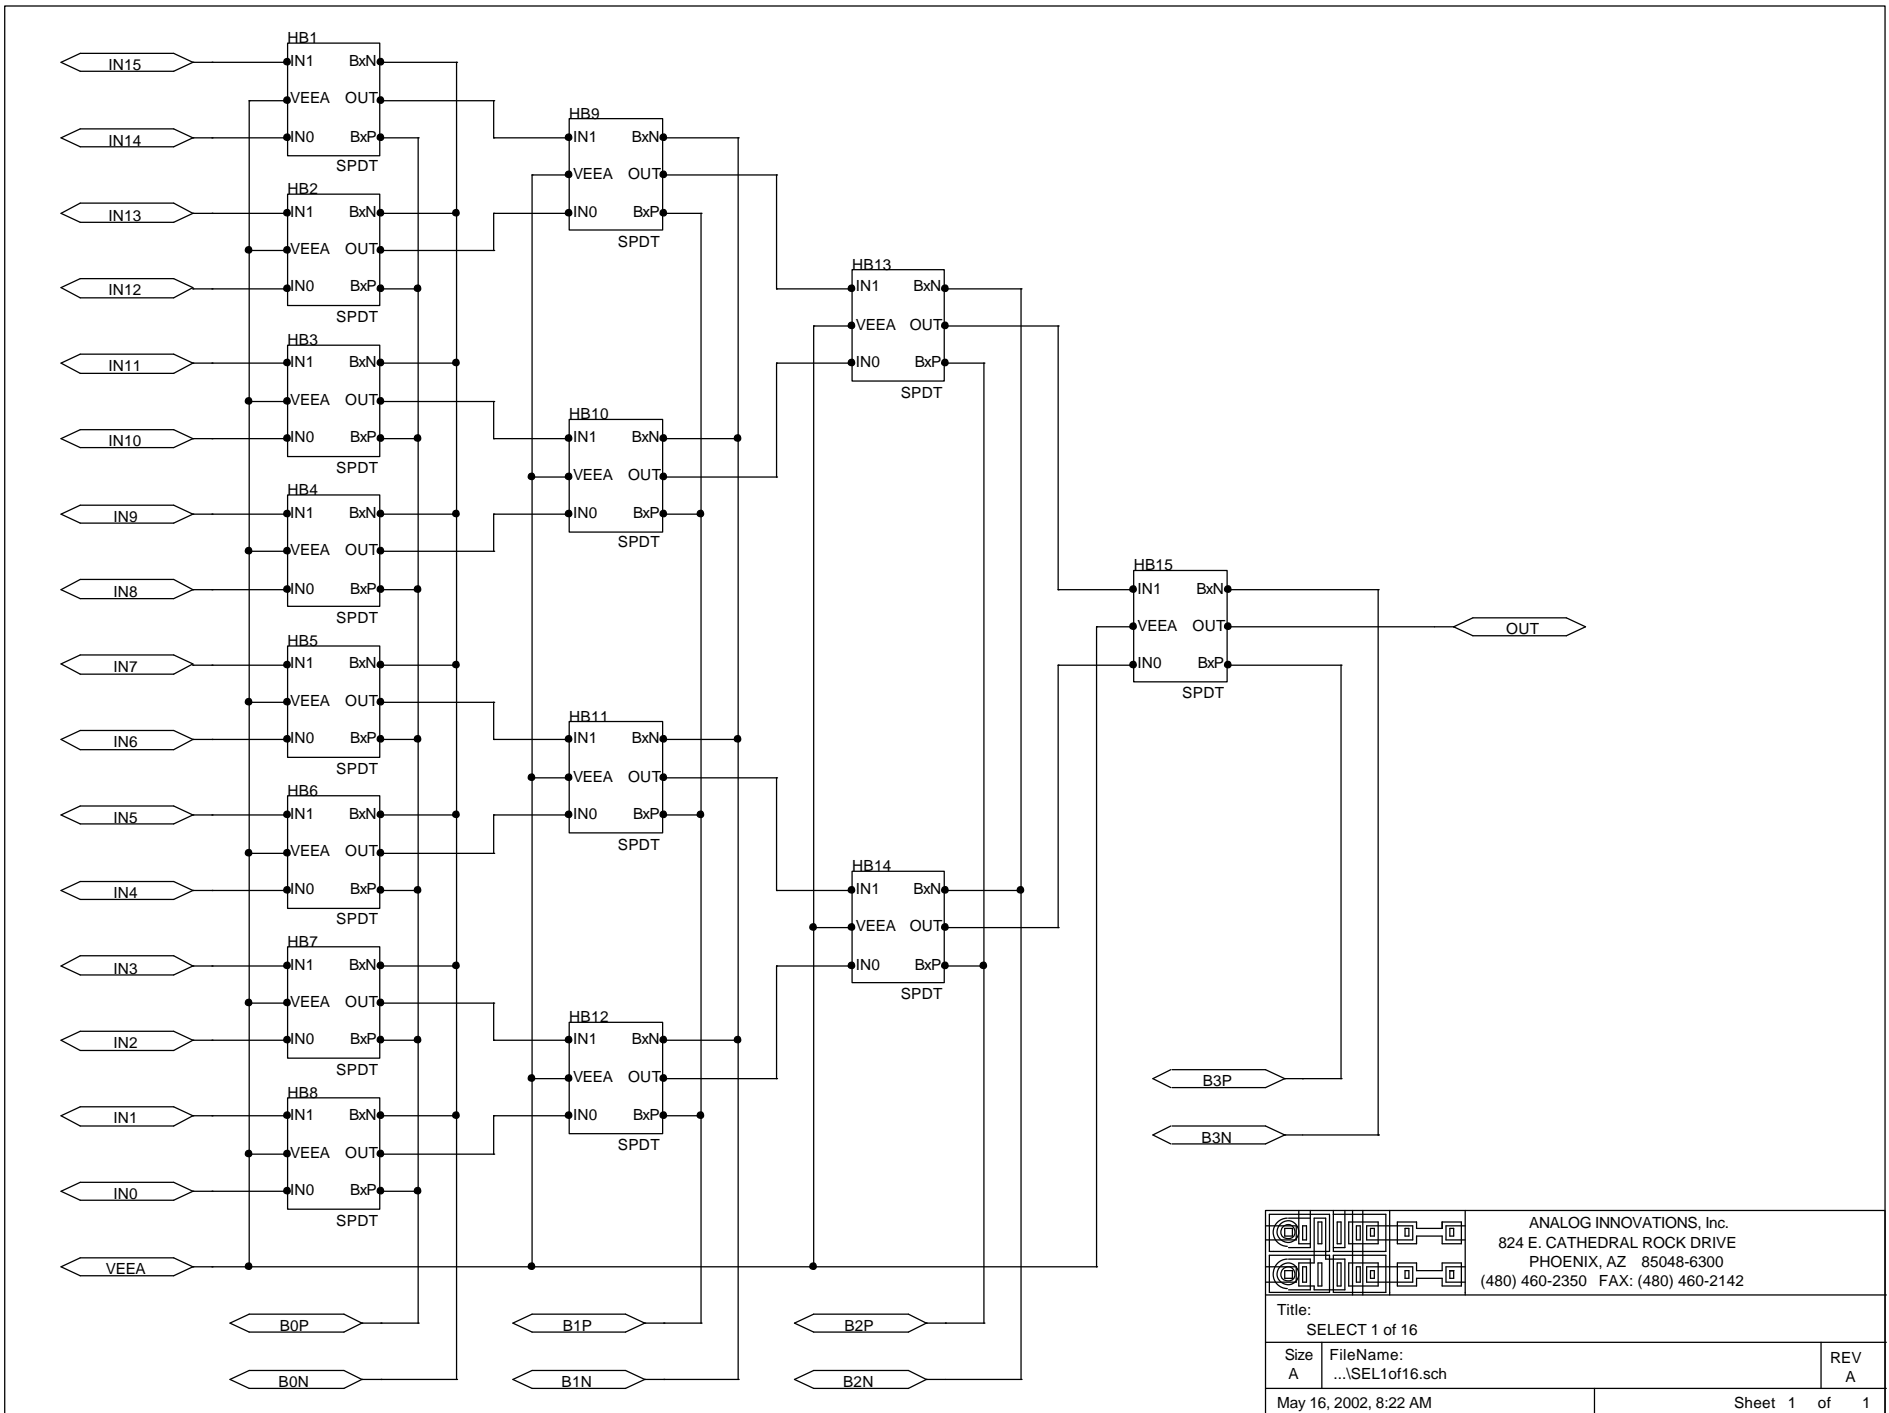

ANALOG INNOVATIONS, Inc.
824 E. CATHEDRAL ROCK DRIVE
PHOENIX, AZ 85048-6300
(480) 460-2350 FAX: (480) 460-2142

Title: SELECT 1 of 16		REV A
Size A	FileName: ...SEL1of16.sch	REV A
May 16, 2002, 8:22 AM		Sheet 1 of 1