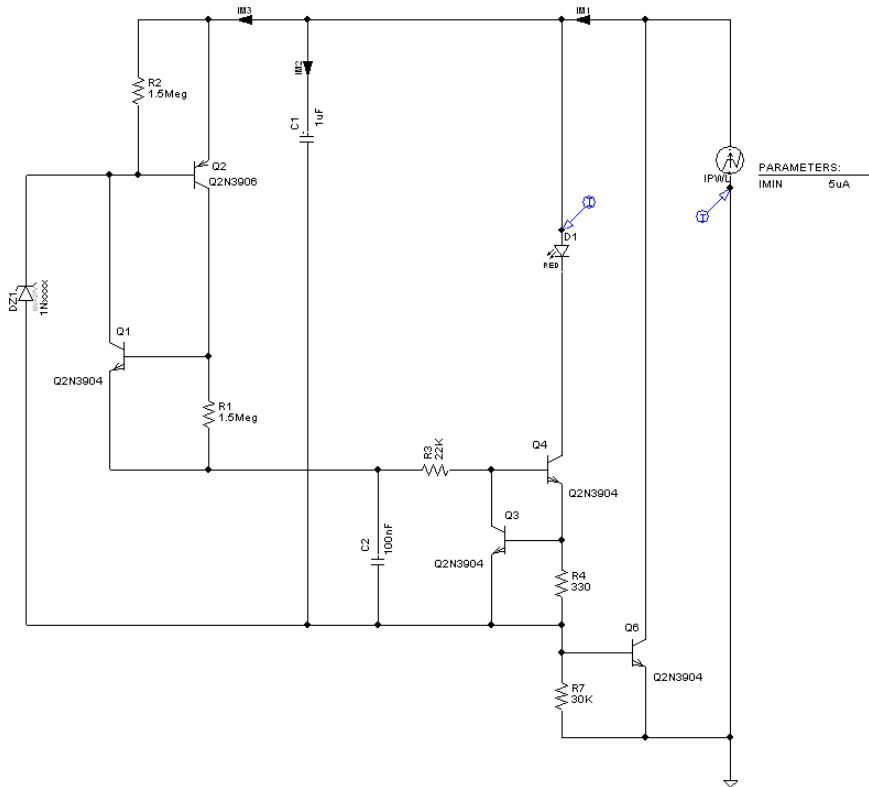

Voltage Indicator (SED, 3/8/2014+); @1/GREEN=50V, @2/RED=300V, @3/PURPLISH (;-)= 3KV

LED-Flasher\_v2\_R5=22Meg\_50V,300V,3KV,5KV

□ ◇ ▼ ▲ avg(-I(R5))\*V(V1:+) )

□ I(D1:1)@1

□ I(D1:1)@2

□ I(D1:1)@3

□ I(D1:1)@4

0s 5s 10s 15s 20s 25s

Time

SOLVER=0

		ANALOG INNOVATIONS 35129 N LAREDO DR SAN TAN VALLEY, AZ 85142-3361 (480) 460-2350 FAX: (602) 557-0890	
Title: Voltage Indicator (SED, 3/8/2004+)			
Size A	FileName: C:\Projects\Expments\Oscillators\LED-Flasher_Sweep.sch		REV A
July 18, 2014, 7:30 AM		Sheet 1 of 1	

# LED-Flasher\_Sweep

SOLVER=0

ANALOG INNOVATIONS  
 35120 N LAREDO DR  
 SAN TAN VALLEY, AZ 85142-3361  
 (480) 460-2350 FAX: (602) 657-0890

Title: Voltage Indicator (SED, 3/8/2004)  
 Size FileName: C:\Projects\Expments\Oscillators\LED-Flasher\_HoldingCurrent.sch REV A