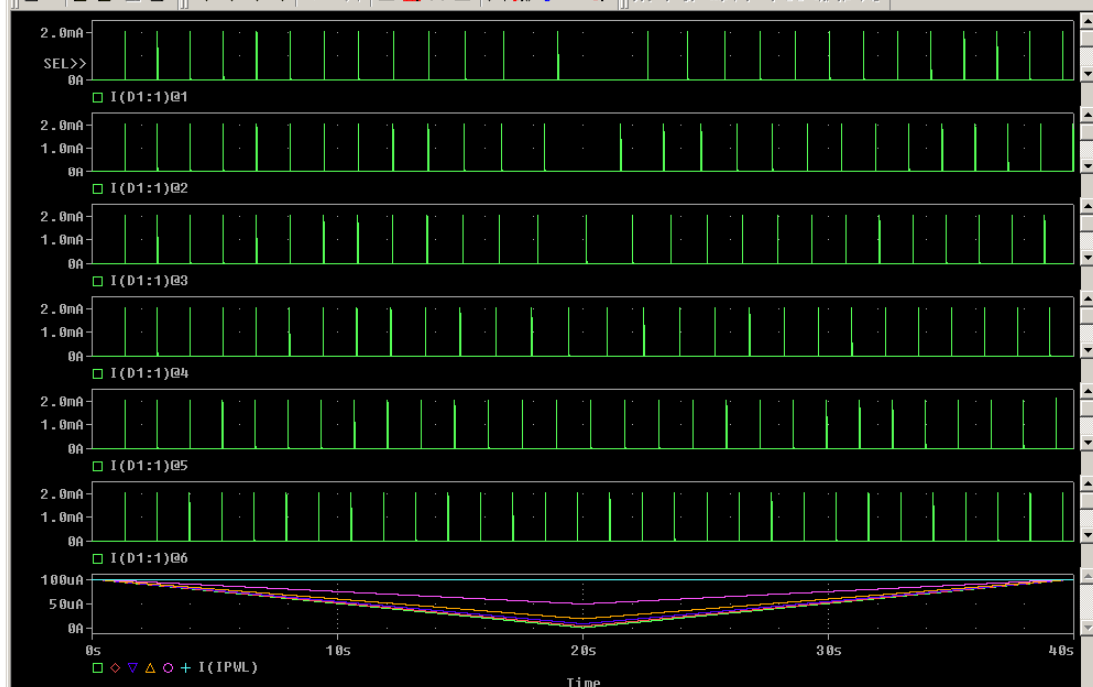

Voltage Indicator (SED, 3/8/2014+); @1/GREEN=50V, @2/RED=300V, @3/PURPLISH (;-)= 3KV

LED-Flasher\_v2\_R5=22Meg\_50V,300V,3KV,5KV

□ ◇ ▼ ▲ avg(-I(R5))\*V(V1:+) )

□ I(D1:1)@1

□ I(D1:1)@2

□ I(D1:1)@3

□ I(D1:1)@4

0s 5s 10s 15s 20s 25s

Time

SOLVER=0

		ANALOG INNOVATIONS 35129 N LAREDO DR SAN TAN VALLEY, AZ 85142-3361 (480) 460-2350 FAX: (602) 557-0890	
Title: Voltage Indicator (SED, 3/8/2004+)			
Size A	FileName: C:\Projects\Expments\Oscillators\LED-Flasher_Sweep.sch		REV A
July 18, 2014, 7:30 AM		Sheet 1 of 1	

# LED-Flasher\_Sweep

SOLVER=0

ANALOG INNOVATIONS  
 35120 N LAREDO DR  
 SAN TAN VALLEY, AZ 85142-3361  
 (480) 460-2350 FAX: (602) 657-0890

Title: Voltage Indicator (SED, 3/8/2004)  
 Size FileName: C:\Projects\Expments\Oscillators\LED-Flasher\_HoldingCurrent.sch REV A