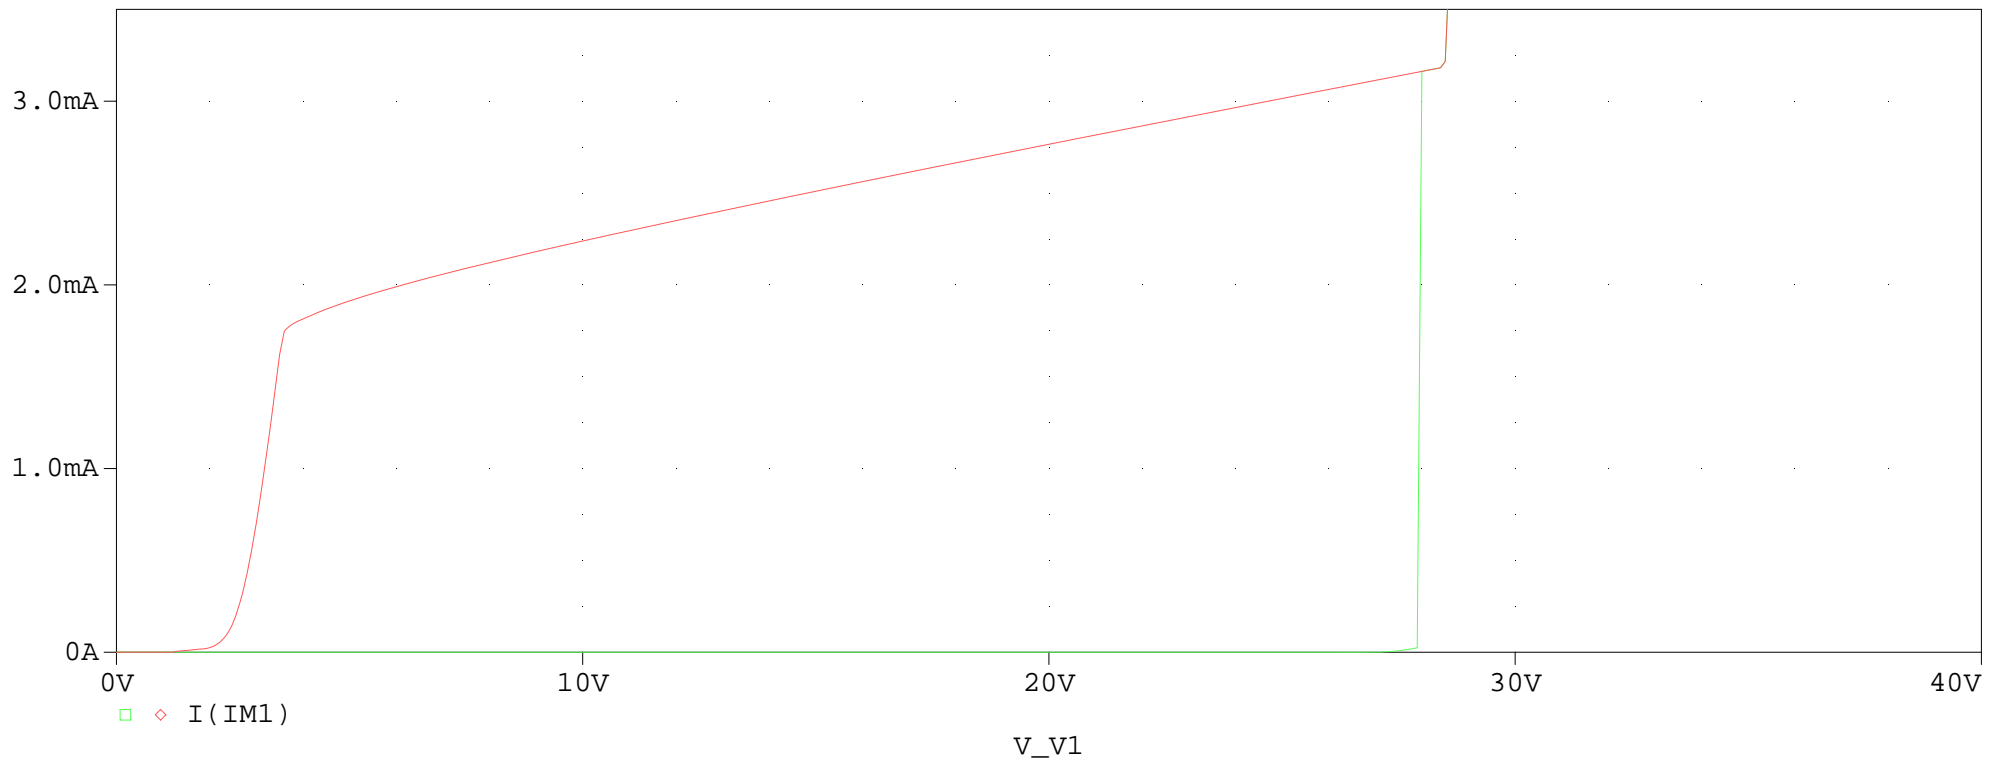

LED-Flasher_Sweep