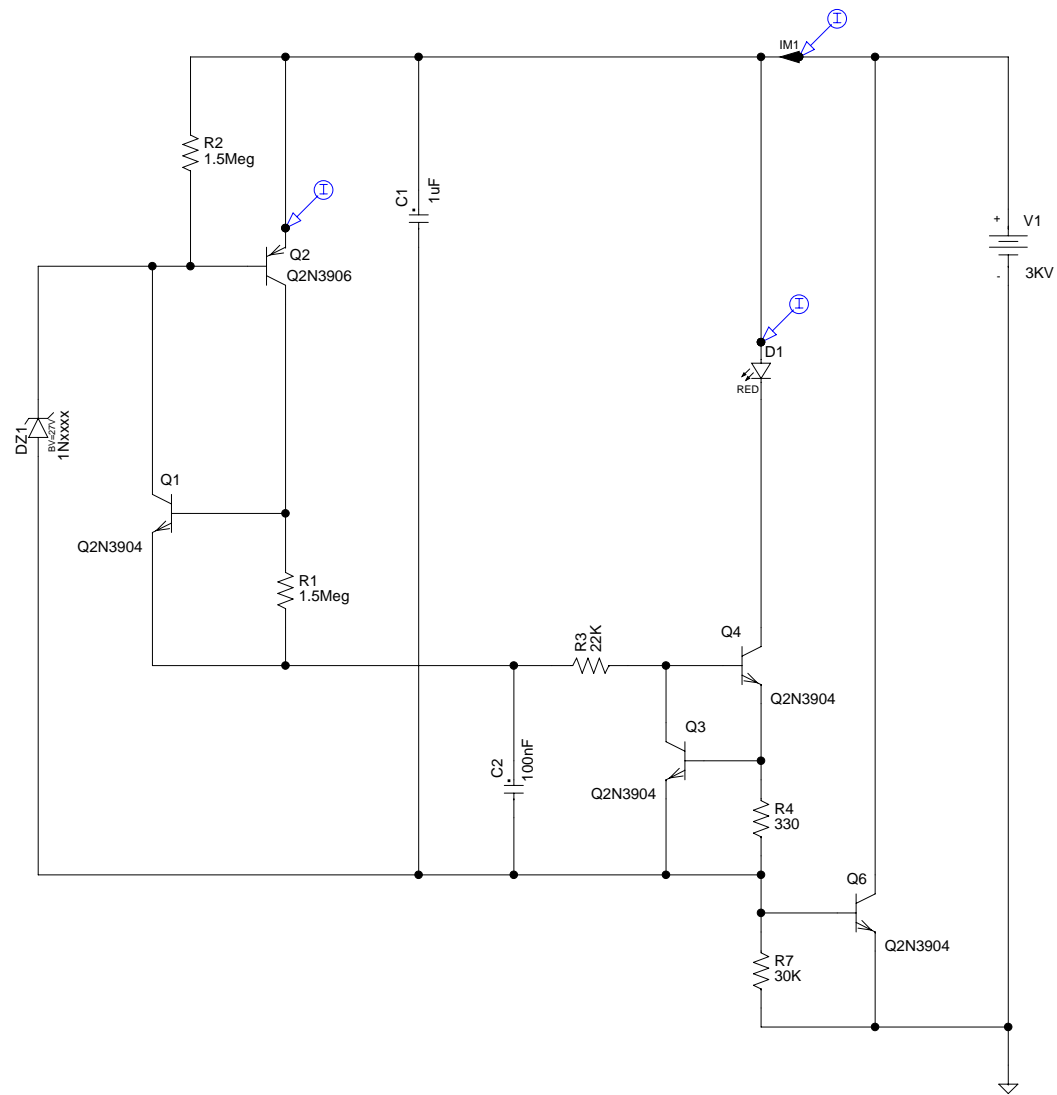

SOLVER=0

		ANALOG INNOVATIONS 35129 N LAREDO DR SAN TAN VALLEY, AZ 85142-3361 (480) 460-2350 FAX: (602) 557-0890	
Title: Voltage Indicator (SED, 3/8/2004+)			
Size A	FileName: C:\Projects\Expments\Oscillators\LED-Flasher_v2.sch		REV A
March 10, 2014, 11:57 AM		Sheet 1 of 1	

Voltage Indicator (SED, 3/8/2014+); @1/GREEN=50V, @2/RED=300V, @3/PURPLISH (;-)= 3KV

LED-Flasher\_v2\_R5=22Meg\_50V,300V,3KV,5KV

□ ◇ ▼ ▲ avg(-I(R5))\*V(V1:+) )

□ I(D1:1)@1

□ I(D1:1)@2

□ I(D1:1)@3

□ I(D1:1)@4

0s 5s 10s 15s 20s 25s

Time

SOLVER=0

		ANALOG INNOVATIONS 35129 N LAREDO DR SAN TAN VALLEY, AZ 85142-3361 (480) 460-2350 FAX: (602) 557-0890	
Title: Voltage Indicator (SED, 3/8/2004+)			
Size A	FileName: C:\Projects\Expments\Oscillators\LED-Flasher_Sweep.sch		REV A
July 18, 2014, 7:30 AM		Sheet 1 of 1	

# LED-Flasher\_Sweep

SOLVER=0

ANALOG INNOVATIONS  
 35120 N LAREDO DR  
 SAN TAN VALLEY, AZ 85142-3361  
 (480) 460-2350 FAX: (602) 657-0890

Title: Voltage Indicator (SED, 3/8/2004)  
 Size FileName: C:\Projects\Expments\Oscillators\LED-Flasher\_HoldingCurrent.sch REV A