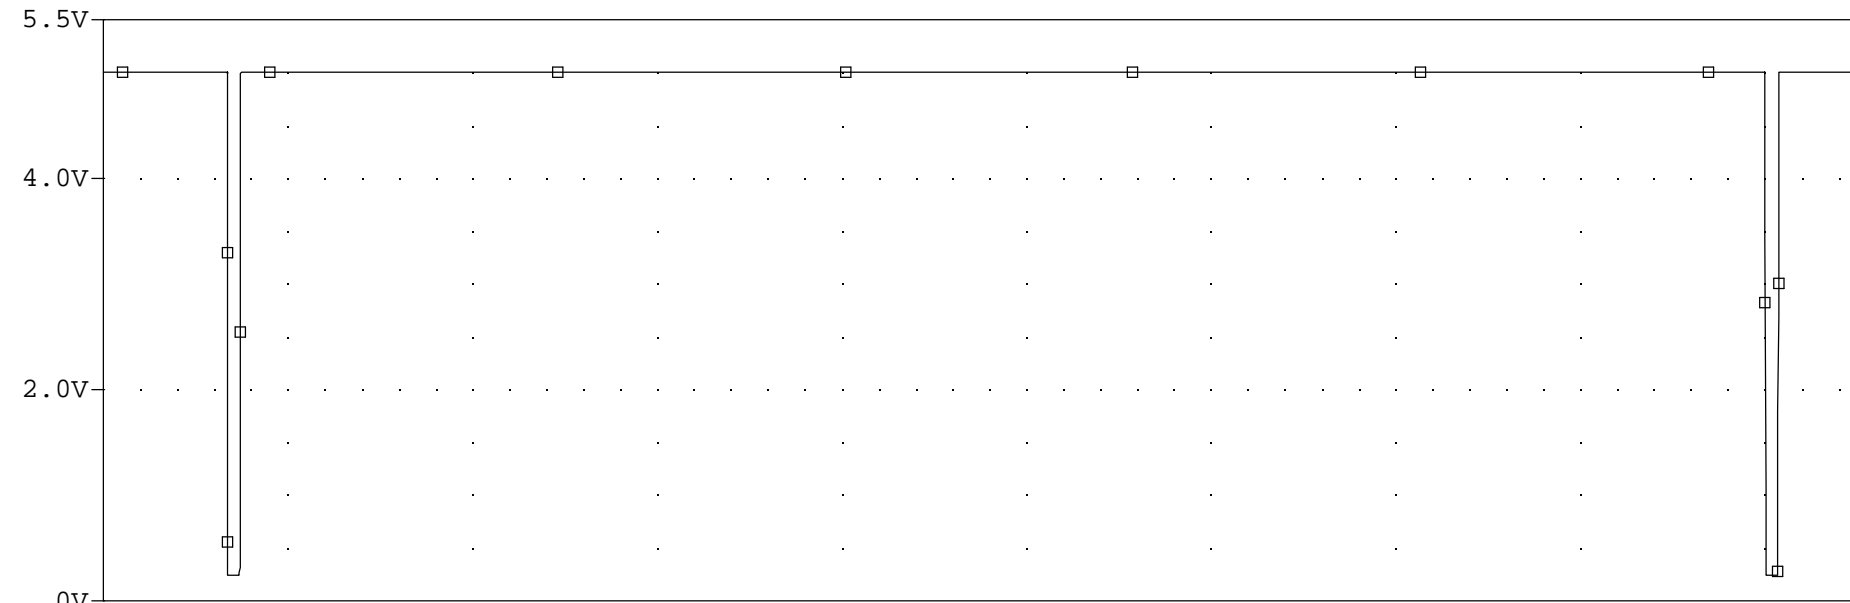

ANALOG INNOVATIONS, Inc.  
 824 E. CATHEDRAL ROCK DRIVE  
 PHOENIX, AZ 85048-6300  
 (480) 460-2350 FAX: (602) 557-0890

Title:  
 Accurate AC Line Zero-Crossing, Using LM339 (SED)

Size A	FileName: D:\Projects\Expments\SED\ZeroCross\ZeroCross_LM339.sch	REV A
-----------	---	----------

February 19, 2012, 9:35 AM

Sheet 1 of 1

ZeroCross\_SED, Using LM339

□ V(OUT)

SEL>>

□ V(V1:+)

Time