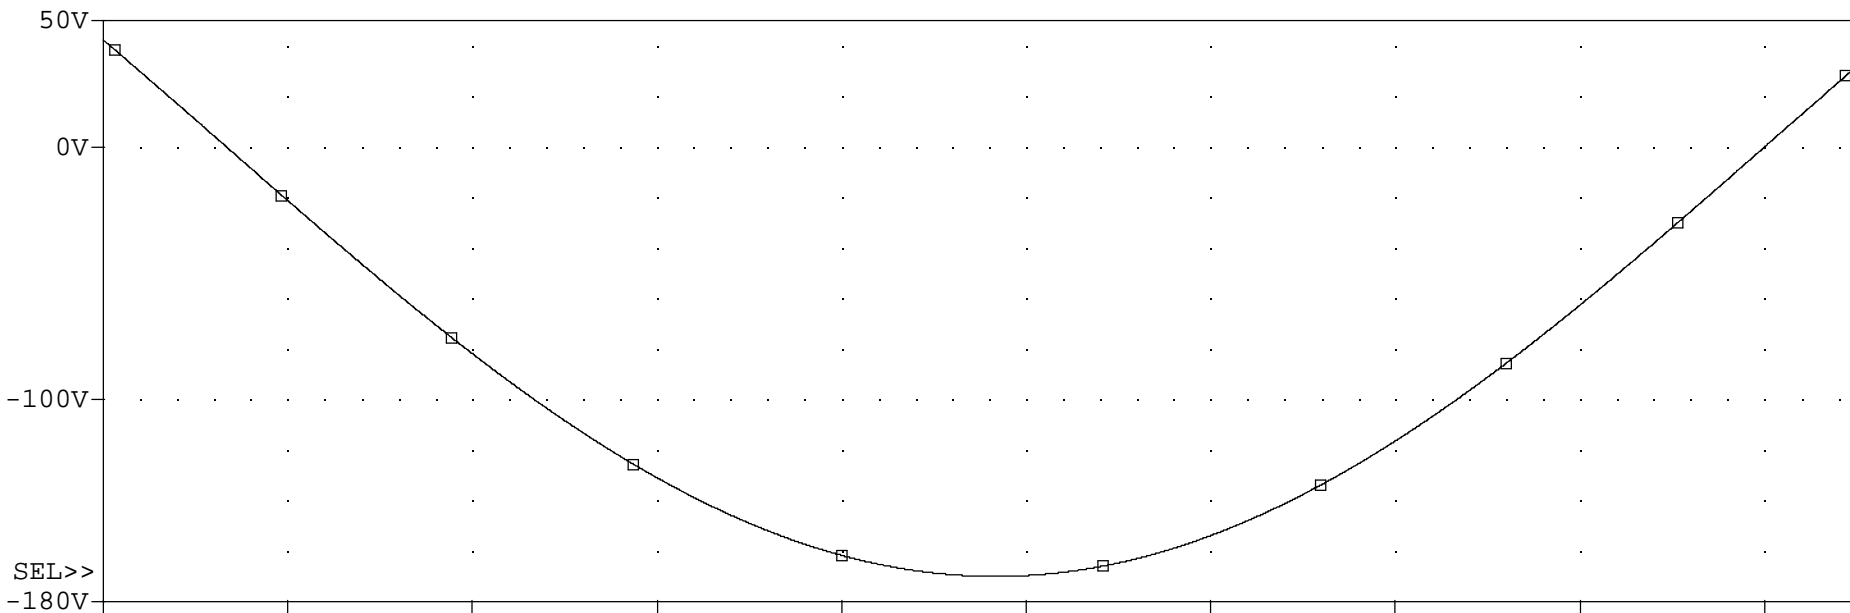

February 19, 2012, 9:35 AM

Sheet 1 of 1

ZeroCross\_SED, Using LM339

□ V(OUT)

SEL>>

□ V(V1:+)

Time